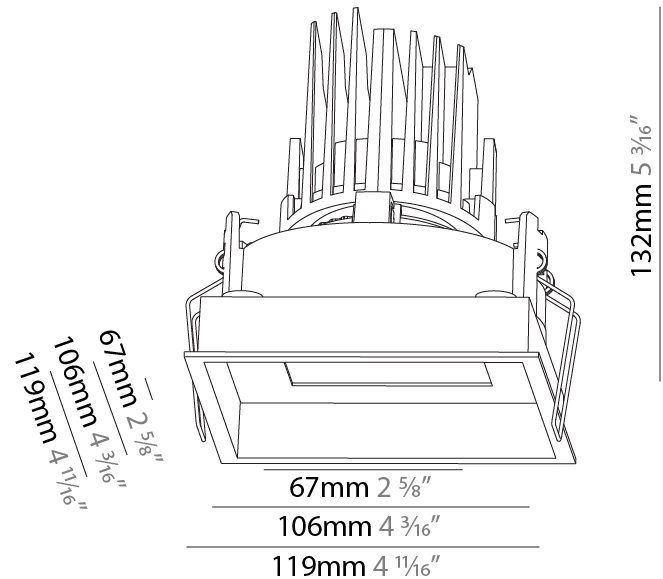

ELECTRICAL

Lamp Type: LED (Zhaga Standard)
Input Wattage (W): 13.2 / 16.5
Total Output Wattage (W): 12 / 14
Dimming: Tri-Mode (Non-Dimming and Phase Dimming (120Vac only) and 0-10V Dimming)
Driver Included: No
Driver Location: Recessed Housing
Driver Type: Constant Current - Universal
Driver Class: Class 2
Housing: See components
Input Voltage (V): 120 - 277
Constant Current (MA): 350

LED

Number of LEDs: 1
Color Temperature (°K): 2700 / 3000 / 3500 / 4000
Max. Delivered Lumen (lm): 850 / 950 / 1029 / 1050
Nominal Lumen (lm): 960 / 1070 / 1156 / 1180
CRI: >90 CRI
Lamp Life (hrs): 50000

OPTICAL

Reflector°: 10
Adjustability: Rotational 355°; Tilt 30°

RATINGS AND CERTIFICATIONS

Certified By: Certified for North American Standards
Zaneen Lighting Inc. © 2024, T 1800-388-3382, F 416-247-9319, www.zaneen.com

Available for International specifications by adding "INT" at the end of the existing Model #. For assistance on 'custom' specifications, contact zteam@zaneen.com. In a constant effort to supply the best product, we reserve the right to change specifications or materials without notice. The most recent specification sheets are found at zaneen.com