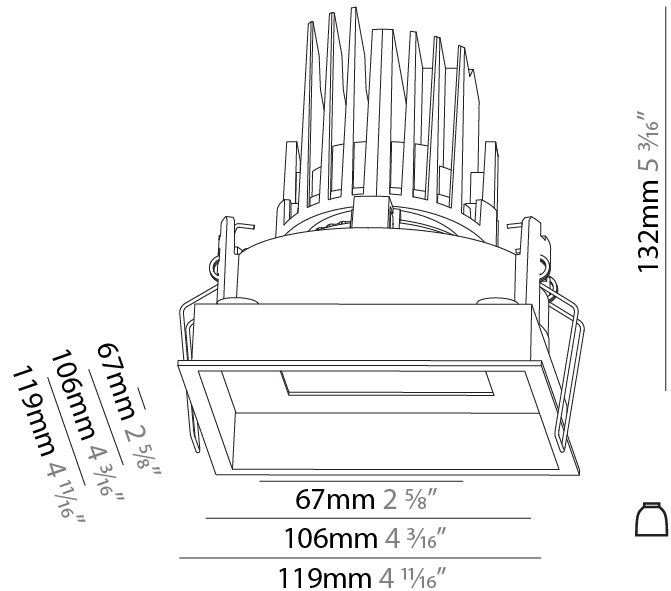

GENERAL

Series: Bioniq
Subseries: Bioniq Square Adjustable Comfort
Brand: Prolight
Division: Architectural
Mounting Type: Recessed
Mounting Location: Ceiling
Subcategory: Downlight

PHYSICAL

Shape: Square
Length (mm): 119
Length (in): 4 11/16
Width (mm): 119
Width (in): 4 11/16
Depth (mm): 132
Depth (in): 5 3/16
Ceiling Thickness (mm): 10 / 12.5 / 15
Ceiling Thickness (in): 3/8 or 1/2 or 9/16
Min. Recessing Depth (mm): 150
Min. Recessing Depth (in): 5 7/8
Light Distribution: Adjustable / Downlight
Weight (kg): 0.607
Weight (lbs): 1.34
Fixture Finish: SSR / BKV / CWI / CRY / HAB / LAG / UFT / ITA / RUA / RUR / MIC / FTG / MYG / TWT / LOD / PUS / FRO / FUP / KIA / POP / BLS / SPG / MEY / GOH / GUM / CHC / COM / ABZ / JAG / OBR / MOS / ROR
Fixture Material: Aluminum Die Cast
Cut-out Measurements: 114mm / 4 1/2" x 114mm / 4 1/2"

ELECTRICAL

Lamp Type: LED (Zhaga Standard)
Total Output Wattage (W): 15
Dimming: Dali Dimming
Driver Included: No
Driver Location: Recessed Housing
Driver Type: Constant Current - 120Vac
Housing: See components
Input Voltage (V): 120
Constant Current (MA): 350

LED

Number of LEDs: 1
Color Temperature (°K): Warm Dim
Max. Delivered Lumen (lm): 760
Nominal Lumen (lm): 1140
CRI: >90 CRI
Lamp Life (hrs): 50000

OPTICAL

Reflector: 20 / 40 / 60
Adjustability: Rotational 355°; Tilt 30°

RATINGS AND CERTIFICATIONS

Certified By: Certified for North American Standards
IP rating: IP20