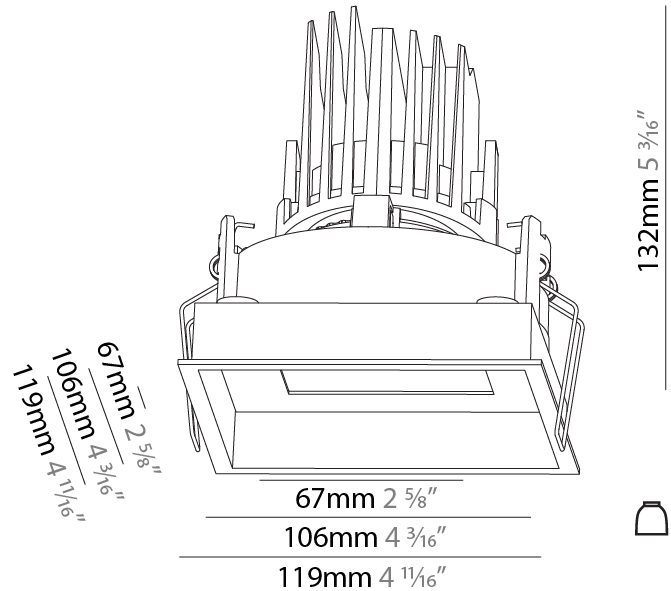

PHYSICAL

Shape: Square
Length (mm): 119
Length (in): 4 11/16
Width (mm): 119
Width (in): 4 11/16
Depth (mm): 132
Depth (in): 5 3/16
Ceiling Thickness (mm): 10 / 12.5 / 15
Ceiling Thickness (in): 3/8 or 1/2 or 9/16
Min. Recessing Depth (mm): 150
Min. Recessing Depth (in): 5 7/8
Light Distribution: Adjustable / Downlight
Weight (kg): 0.607
Weight (lbs): 1.34
Fixture Finish: SSR / BKV / CWI / CRY / HAB / LAG / UFT / ITA / RUA / RUR / MIC / FTG / MYG / TWT / LOD / PUS / FRO / FUP / KIA / POP / BLS / SPG / MEY / GOH / GUM / CHC / COM / ABZ / JAG / OBR / MOS / ROR
Fixture Material: Aluminum Die Cast
Cut-out Measurements: 114mm / 4 1/2" x 114mm / 4 1/2"

ELECTRICAL

Lamp Type: LED (Zhaga Standard)
Input Wattage (W): 16.5
Total Output Wattage (W): 14
Dimming: Tri-Mode (Non-Dimming and Phase Dimming (120Vac only) and 0-10V Dimming)
Driver Included: No
Driver Location: Recessed Housing
Driver Type: Constant Current - Universal
Driver Class: Class 2
Input Voltage (V): 120 - 277
Constant Current (MA): 500

LED

Number of LEDs: 1
Color Temperature (°K): 2700 / 3000 / 3500 / 4000
Max. Delivered Lumen (lm): 940 / 980 / 1029 / 1050
Nominal Lumen (lm): 1386 / 1438 / 1511 / 1542
CRI: >90 CRI

OPTICAL

Reflector: 20 / 40 / 60
Adjustability: Rotational 355°; Tilt 30°

RATINGS AND CERTIFICATIONS

Certified By: Certified for North American Standards
IP rating: IP20