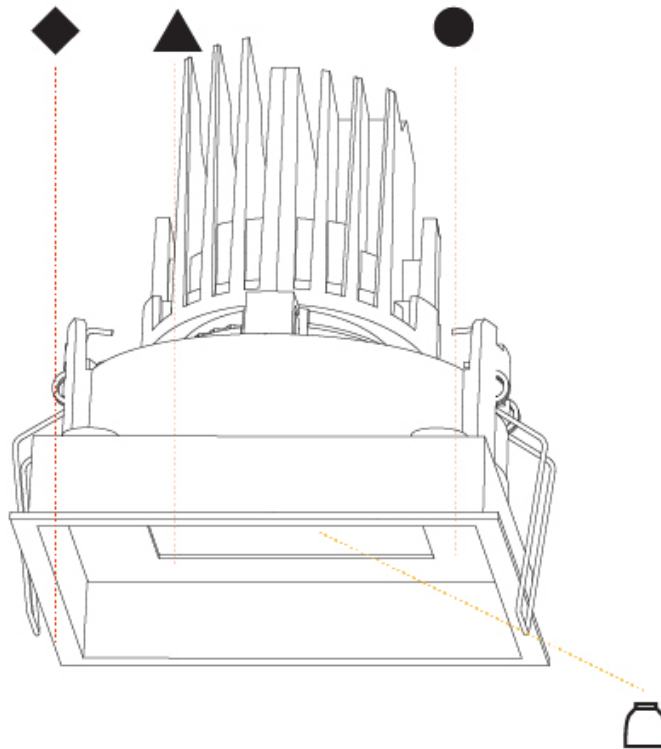

BIONIQ SQUARE ADJUSTABLE COMFORT RECESSED

A35551-

PROJECT
TYPE
SPECIFIER
QUANTITY
DATE

A