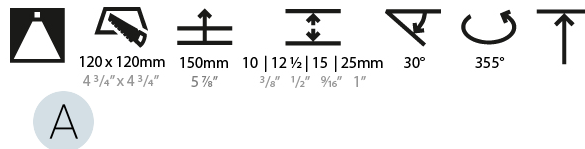

ELECTRICAL

Lamp Type: LED (Zhaga Standard)
Input Wattage (W): 16.5
Total Output Wattage (W): 14.7
Dimming: Dali Dimming
Driver Included: No
Driver Location: Recessed Housing
Driver Type: Constant Current - 120Vac
Driver Class: Class 2
Housing: See Components
Input Voltage (V): 120
Constant Current (MA): 350

LED

Number of LEDs: 1
Max. Delivered Lumen (lm): 770
Nominal Lumen (lm): 1140
CRI: >90 CRI
Lamp Life (hrs): 50000
Upon Request: RGB-W Tunable White Special Color Temperature Special LED

OPTICAL

Reflector®: 20 / 40 / 60
Adjustability: Rotational 355°; Tilt 30°
Upon Request: Special Beam Angles

RATINGS AND CERTIFICATIONS

For international specifications by adding 'INT' at the end of the existing Model #. For assistance on 'custom' specifications, contact zteam@zaneen.com.
In a constant effort to supply the best product, we reserve the right to change specifications or materials without notice. The most recent specification sheets are found at zaneen.com