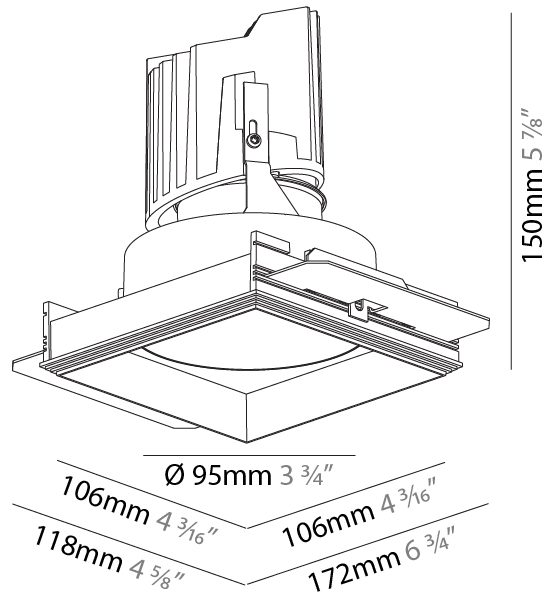

Fixture Finish: SSR / BKV / CWI / CRY / HAB / LAG / UFT / ITA / RUA / RUR / MIC / FTG / MYG / TWT / LOD / PUS / FRO / FUP / KIA / POP / BLS / SPG / MEY / GOH / GUM / CHC / COM / ABZ / JAG / OBR / MOS / ROR

Fixture Material: Aluminum Die Cast
Cut-out Measurements: 120mm / 4 3/4" x 120mm / 4 3/4"
Upon Request: Unique Ceiling Thickness

ELECTRICAL

Lamp Type: LED (Zhaga Standard)
Input Wattage (W): 16.5
Total Output Wattage (W): 14.7
Dimming: Dali Dimming
Driver Included: No
Driver Location: Recessed Housing
Driver Type: Constant Current - 120Vac
Driver Class: Class 2
Housing: See Components
Input Voltage (V): 120
Constant Current (MA): 350

LED

Number of LEDs: 1
Color Temperature (°K): Warm Dim
Max. Delivered Lumen (lm): 770
Nominal Lumen (lm): 1140
CRI: >90 CRI
Lamp Life (hrs): 50000
Upon Request: RGB-W Tunable White Special Color Temperature Special LED

OPTICAL

Reflector: 20 / 40 / 60
Upon Request: Special Beam Angles

RATINGS AND CERTIFICATIONS

Zaneen Group, Inc. 1600 988-3382, F 416-247-9319, www.zaneen.com

Certified By: Certified for North American Standards
In a constant effort to supply the best product, we reserve the right to change specifications or materials without notice. The most recent specification sheets are found at zaneen.com

PROJECT
TYPE
SPECIFIER
QUANTITY
DATE