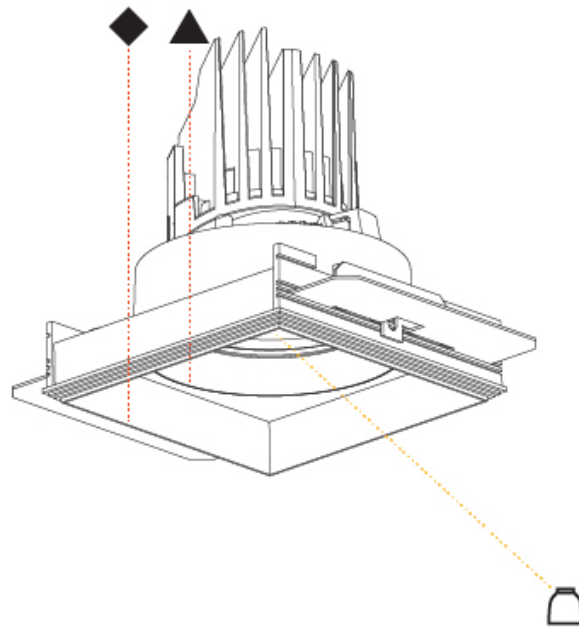

BIONIQ SQUARE ADJUSTABLE TRIMLESS

A35530-

PROJECT

TYPE

SPECIFIER

QUANTITY

DATE