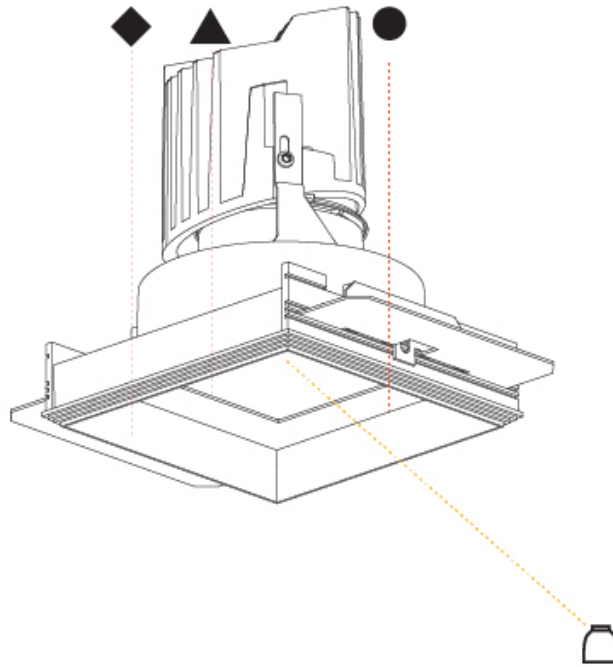

BIONIQ SQUARE DEEP COMFORT TRIMLESS

A35533-

PROJECT

TYPE

SPECIFIER

QUANTITY

DATE

A