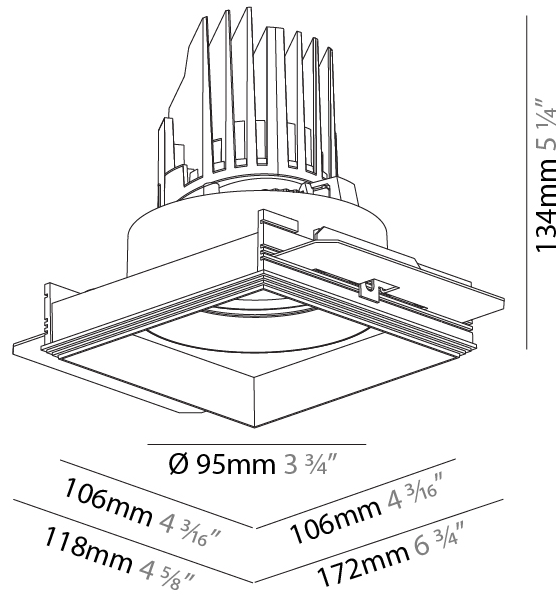

ELECTRICAL

Lamp Type: LED (Zhaga Standard)
Input Wattage (W): 16.5
Total Output Wattage (W): 14.7
Dimming: Dali Dimming
Driver Included: No
Driver Location: Recessed Housing
Driver Type: Constant Current - 120Vac
Driver Class: Class 2
Housing: See Components
Input Voltage (V): 120
Constant Current (MA): 350

LED

Number of LEDs: 1
Max. Delivered Lumen (lm): 770
Nominal Lumen (lm): 1140
CRI: >90 CRI
Lamp Life (hrs): 50000
Upon Request: RGB-W Tunable White Special Color Temperature Special LED

OPTICAL

Reflector®: 20 / 40 / 60
Adjustability: Rotational 355°; Tilt 30°
Upon Request: Special Beam Angles

RATINGS AND CERTIFICATIONS

For international specifications by adding 'INT' at the end of the existing Model #. For assistance on 'custom' specifications, contact zteam@zaneen.com.
In a constant effort to supply the best product, we reserve the right to change specifications or materials without notice. The most recent specification sheets are found at zaneen.com