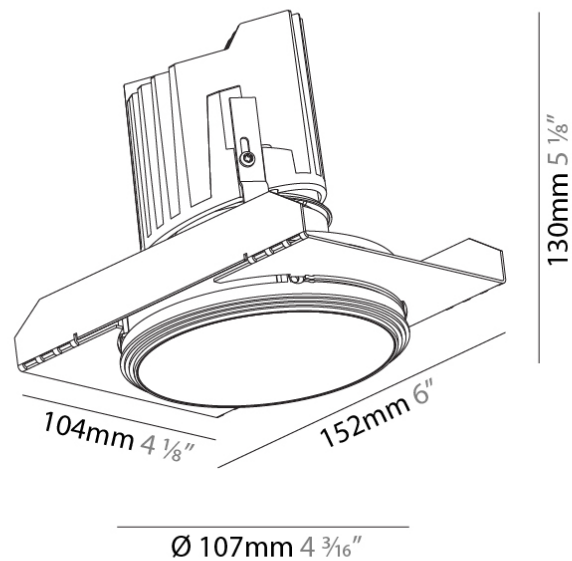

ELECTRICAL

Lamp Type: LED (Zhaga Standard)
Input Wattage (W): 13
Total Output Wattage (W): 11.8
Dimming: Tri-Mode (Non-Dimming and Phase Dimming (120Vac only) and 0-10V Dimming)
Driver Included: No
Driver Location: Recessed Housing
Driver Type: Constant Current - Universal
Driver Class: Class 2
Housing: See components
Input Voltage (V): 120 - 277
Constant Current (MA): 350

LED

Number of LEDs: 1
Color Temperature (°K): 2700 / 3000 / 3500 / 4000
Max. Delivered Lumen (lm): 876 / 909 / 955 / 974
Nominal Lumen (lm): 1304 / 1352 / 1421 / 1450
CRI: >90 CRI
Efficiency (%): 87.9 / 88.4 / 87.9
Lamp Life (hrs): 50000
Upon Request: RGB-W Tunable White Special Color Temperature Special LED

OPTICAL

Reflector°: 18 / 42 / 60
Optic°: Lens Pack - No Lens / Linear Spread Lens / Honeycomb / Spread Lens
Upon Request: Special Beam Angles

RATINGS AND CERTIFICATIONS

382, F 416-247-9319, www.zaneen.com

Created by Intertek for North American Standards at the end of the existing Model #. For assistance on 'custom' specifications, contact zteam@zaneen.com. In a constant effort to supply the best product, we reserve the right to change specifications or materials without notice. The most recent specification sheets are found at zaneen.com

IP rating: IP20