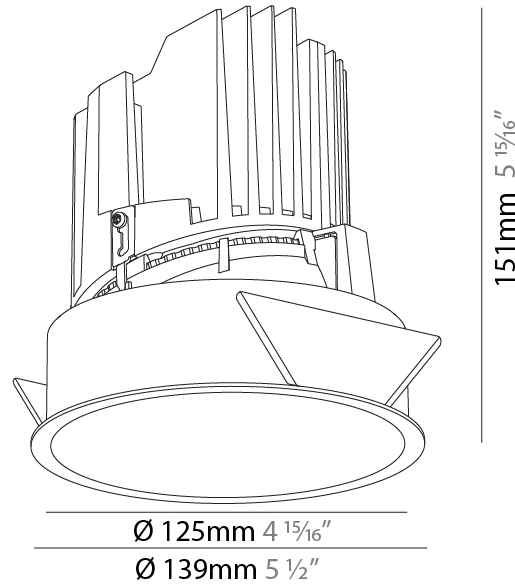

PHYSICAL

Shape: Round
Diameter (mm): 139
Diameter (in): 5 1/2
Height (mm): 151
Height (in): 5 15/16
Ceiling Thickness (mm): 10 / 12.5 / 15
Ceiling Thickness (in): 3/8 or 1/2 or 9/16
Min. Recessing Depth (mm): 170
Min. Recessing Depth (in): 6 11/16
Light Distribution: Downlight
Weight (kg): 0.926
Weight (lbs): 2.04
Fixture Finish: SSR / BKV / CWI / CRY / HAB / UFT / ITA / RUA / FTG / MYG / LOD / PUS / FRO / FUP / KIA / POP / BLS / SPG / MEY / GOH / GUM / CHC / COM / ABZ / JAG / OBR / MOS / ROR
Fixture Material: Aluminum Die Cast
Cut-out Measurements: 130mm / 5 1/8"

ELECTRICAL

Lamp Type: LED (Zhaga Standard)
Input Wattage (W): 28.6
Total Output Wattage (W): 26.4
Dimming: Tri-Mode (Non-Dimming and Phase Dimming (120Vac only) and 0-10V Dimming)
Driver Included: No
Driver Location: Recessed Housing
Driver Type: Constant Current - Universal
Driver Class: Class 2
Housing: See components
Input Voltage (V): 120 - 277
Constant Current (MA): 700

LED

Number of LEDs: 1
Color Temperature (°K): 2700 / 3000 / 3500 / 4000
Max. Delivered Lumen (lm): 2030 / 2080 / 2186 / 2230
Nominal Lumen (lm): 3210 / 3290 / 3459 / 3530
CRI: >90 CRI
Efficiency (%): 0.631
Lamp Life (hrs): 50000

OPTICAL

Reflector: 20 / 25 / 40

RATINGS AND CERTIFICATIONS

Certified By: Certified for North American Standards
IP rating: IP20