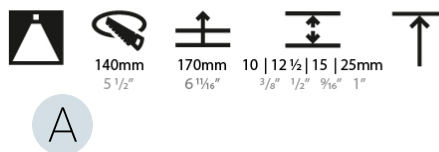

ELECTRICAL

Lamp Type: LED (Zhaga Standard)
Input Wattage (W): 28
Total Output Wattage (W): 26.4
Dimming: Tri-Mode (Non-Dimming and Phase Dimming (120Vac only) and 0-10V Dimming)
Driver Included: No
Driver Location: Recessed Housing
Driver Type: Constant Current - Universal
Driver Class: Class 2
Housing: See components
Input Voltage (V): 120 - 277
Constant Current (MA): 700

LED

Number of LEDs: 1
Color Temperature (°K): 2700 / 3000 / 3500 / 4000
Max. Delivered Lumen (lm): 2156 / 2244 / 2377 / 2425
Nominal Lumen (lm): 2909 / 3028 / 3208 / 2373
CRI: >90 CRI
Lamp Life (hrs): 50000
Upon Request: RGB-W Tunable White Special Color Temperature Special LED

OPTICAL

Reflector°: 18 / 34
Optic: Lens Pack - No Lens / Linear Spread Lens / Honeycomb / Spread Lens
Adjustability: Fixed
Upon Request: Special Beam Angles

RATINGS AND CERTIFICATIONS

382, F 416-247-9319, www.zaneen.com
Certified and Compliant for North American Standards at the end of the existing Model #. For assistance on 'custom' specifications, contact zteam@zaneen.com.
In a constant effort to supply the best product, we reserve the right to change specifications or materials without notice. The most recent specification sheets are found at zaneen.com
IP rating: IP20