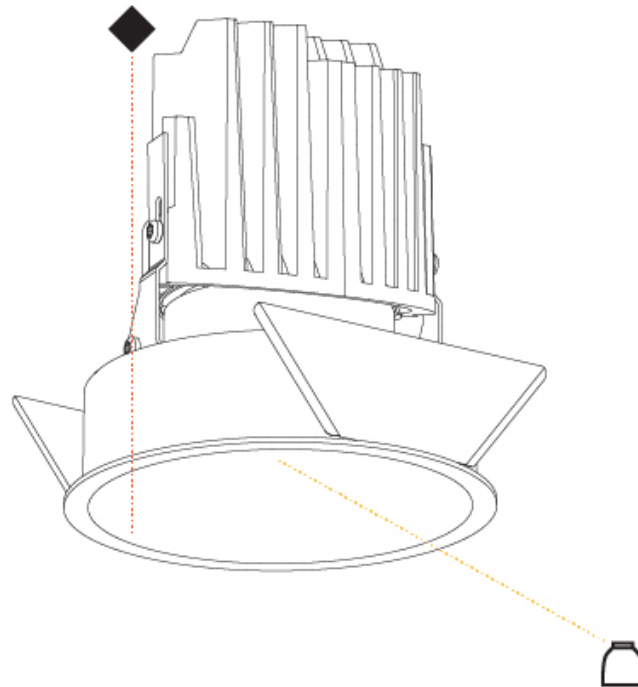

BIONIQ ROUND DEEP RECESSED

A35544-

PROJECT _____

TYPE _____

SPECIFIER _____

QUANTITY _____

DATE _____