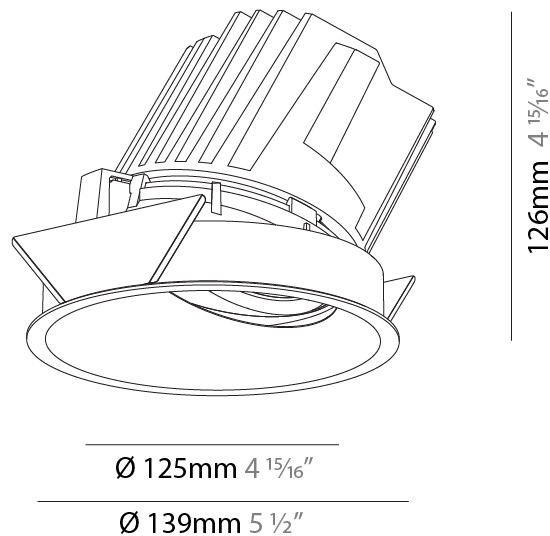

PHYSICAL

Shape: Round
Diameter (mm): 139
Diameter (in): 5 1/2
Height (mm): 126
Height (in): 4 15/16
Ceiling Thickness (mm): 10 / 12.5 / 15
Ceiling Thickness (in): 3/8 or 1/2 or 9/16
Min. Recessing Depth (mm): 140
Min. Recessing Depth (in): 5 1/2
Light Distribution: Adjustable / Asymmetric
Weight (kg): 0.811
Weight (lbs): 1.79
Fixture Finish: SSR / BKV / CWI / CRY / HAB / UFT / ITA / RUA / FTG / MYG / LOD / PUS / FRO / FUP / KIA / POP / BLS / SPG / MEY / GOH / GUM / CHC / COM / ABZ / JAG / OBR / MOS / ROR
Fixture Material: Aluminum Die Cast
Cut-out Measurements: 130mm / 5 1/8"

ELECTRICAL

Lamp Type: LED (Zhaga Standard)
Input Wattage (W): 13.2 / 16.5
Total Output Wattage (W): 12 / 14
Dimming: Tri-Mode (Non-Dimming and Phase Dimming (120Vac only) and 0-10V Dimming)
Driver Included: No
Driver Location: Recessed Housing
Driver Type: Constant Current - Universal
Driver Class: Class 2
Housing: See components
Input Voltage (V): 120 - 277
Constant Current (MA): 350

LED

Number of LEDs: 1
Color Temperature (°K): 2700 / 3000 / 3500 / 4000
Max. Delivered Lumen (lm): 690 / 760 / 823 / 840
Nominal Lumen (lm): 960 / 1070 / 1156 / 1180
CRI: >90 CRI
Lamp Life (hrs): 50000

OPTICAL

Reflector°: 10
Adjustability: Fixed

RATINGS AND CERTIFICATIONS

Certified By: Certified for North American Standards
IP rating: IP20