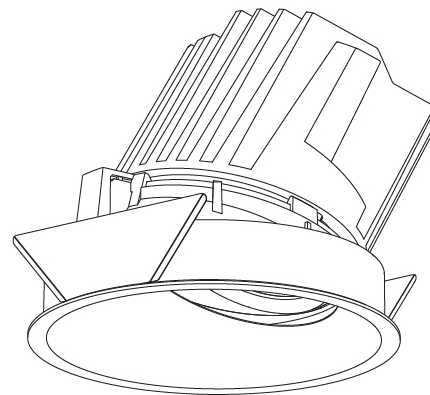

PHYSICAL

Shape: Round
Diameter (mm): 139
Diameter (in): 5 1/2
Height (mm): 126
Height (in): 4 15/16
Ceiling Thickness (mm): 10 / 12.5 / 15
Ceiling Thickness (in): 3/8 or 1/2 or 9/16
Min. Recessing Depth (mm): 140
Min. Recessing Depth (in): 5 1/2
Light Distribution: Adjustable / Asymmetric
Weight (kg): 0.816
Weight (lbs): 1.8
Fixture Finish: SSR / BKV / CWI / CRY / HAB / LAG / UFT / ITA / RUA / RUR / MIC / FTG / MYG / TWT / LOD / PUS / FRO / FUP / KIA / POP / BLS / SPG / MEY / GOH / GUM / CHC / COM / ABZ / JAG / OBR / MOS / ROR
Fixture Material: Aluminum Die Cast
Cut-out Measurements: 130mm / 5 1/8"

ELECTRICAL

Lamp Type: LED (Zhaga Standard)
Input Wattage (W): 28.6
Total Output Wattage (W): 26
Dimming: Tri-Mode (Non-Dimming and Phase Dimming (120Vac only) and 0-10V Dimming)
Driver Included: No
Driver Location: Recessed Housing
Driver Type: Constant Current - Universal
Driver Class: Class 2
Housing: See components
Input Voltage (V): 120 - 277
Constant Current (MA): 700

LED

Number of LEDs: 1
Color Temperature (°K): 2700 / 3000 / 3500 / 4000
Max. Delivered Lumen (lm): 2320 / 2380 / 2499 / 2550
Nominal Lumen (lm): 3210 / 3290 / 3459 / 3530
CRI: >90 CRI
Lamp Life (hrs): 50000

OPTICAL

Reflector: 20 / 25 / 40
Adjustability: Fixed

RATINGS AND CERTIFICATIONS

Certified By: Certified for North American Standards
IP rating: IP20

126mm 4 15/16"

Ø 125mm 4 15/16"

Ø 139mm 5 1/2"