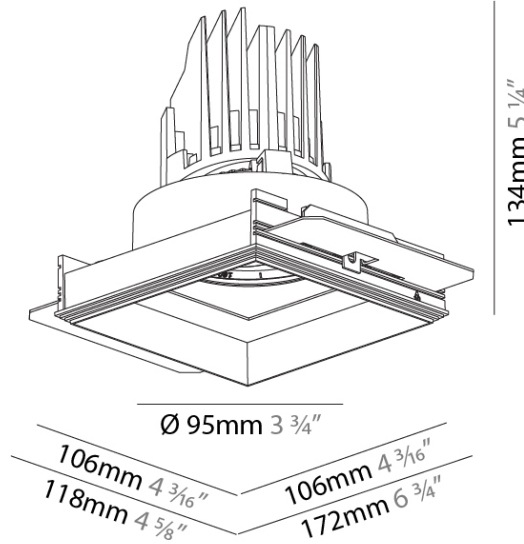

ELECTRICAL

Lamp Type: LED (Zhaga Standard)

Input Wattage (W): 13.2 / 16.5

Total Output Wattage (W): 12.1 / 14.7

Dimming: Tri-Mode (Non-Dimming and Phase Dimming (120Vac only) and 0-10V Dimming)

Driver Included: No

Driver Location: Recessed Housing

Driver Type: Constant Current - Universal

Driver Class: Class 2

Housing: See components

Input Voltage (V): 120 - 277

Constant Current (MA): 350

LED

Number of LEDs: 1

Color Temperature (°K): 2700 / 3000 / 3500 / 4000

Max. Delivered Lumen (lm): 850 / 950 / 1019 / 1040

Nominal Lumen (lm): 960 / 1070 / 1156 / 1180

CRI: >90 CRI

Efficiency (%): 88.5

Lamp Life (hrs): 50000

Upon Request: RGB-W Tunable White Special Color Temperature Special LED

OPTICAL

Reflector?: 10

Adjustability: Rotational 355°; Tilt 30°

Upon Request: Special Beam Angles

RATINGS AND CERTIFICATIONS

© 2024 Zaneen LLC, 10000 180-3382, F 416-247-9319, www.zaneen.com

Available for international specifications by adding "INT" at the end of the existing Model #. For assistance on 'custom' specifications, contact zteam@zaneen.com. In a constant effort to supply the best product, we reserve the right to change specifications or materials without notice. The most recent specification sheets are found at zaneen.com