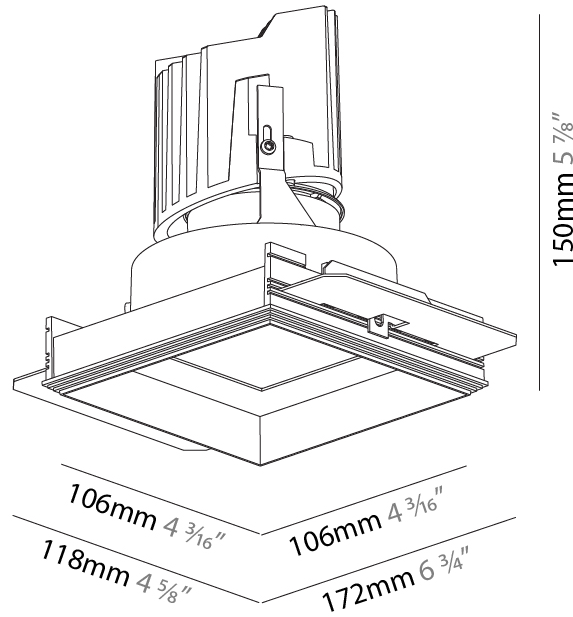

PHYSICAL

Shape: Square
Length (mm): 106
Length (in): 4 3/16
Width (mm): 106
Width (in): 4 3/16
Height (mm): 150
Height (in): 5 7/8
Ceiling Thickness (mm): 10 / 12.5 / 15 / 25
Ceiling Thickness (in): 3/8 or 1/2 or 9/16 or 1
Min. Recessing Depth (mm): 170
Min. Recessing Depth (in): 6 11/16
Light Distribution: Downlight
Weight (kg): 0.769
Weight (lbs): 1.69
Fixture Finish: SSR / BKV / CWI / CRY / HAB / UFT / ITA / RUA / FTG / MYG / LOD / PUS / FRO / FUP / KIA / POP / BLS / SPG / MEY / GOH / GUM / CHC / COM / ABZ / JAG / OBR / MOS / ROR
Fixture Material: Aluminum Die Cast
Cut-out Measurements: 120mm / 4 3/4" x 120mm / 4 3/4"
Upon Request: Unique Ceiling Thickness

ELECTRICAL

Lamp Type: LED (Zhaga Standard)
Input Wattage (W): 16.5
Total Output Wattage (W): 14.7
Dimming: Dali Dimming
Driver Included: No
Driver Location: Recessed Housing
Driver Type: Constant Current - 120Vac
Driver Class: Class 2
Housing: See Components
Input Voltage (V): 120
Constant Current (MA): 350

LED

Number of LEDs: 1
Max. Delivered Lumen (lm): 770
Nominal Lumen (lm): 1140
CRI: >90 CRI
Lamp Life (hrs): 50000
Upon Request: RGB-W Tunable White Special Color Temperature Special LED

OPTICAL

Reflector: 20 / 40 / 60
Upon Request: Special Beam Angles

RATINGS AND CERTIFICATIONS

Certified By: Certified for North American Standards
IP rating: IP20