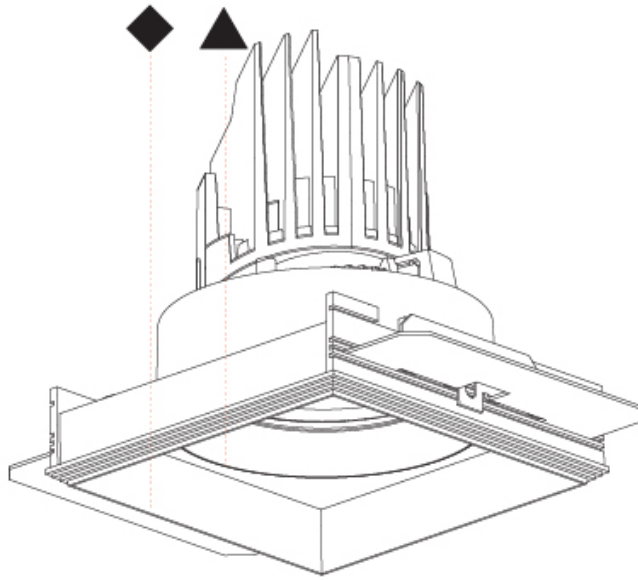

## BIONIQ SQUARE ADJUSTABLE TRIMLESS

A37884-

PROJECT \_\_\_\_\_

TYPE \_\_\_\_\_

SPECIFIER \_\_\_\_\_

QUANTITY \_\_\_\_\_

DATE \_\_\_\_\_

## BIONIQ SQUARE ADJUSTABLE TRIMLESS