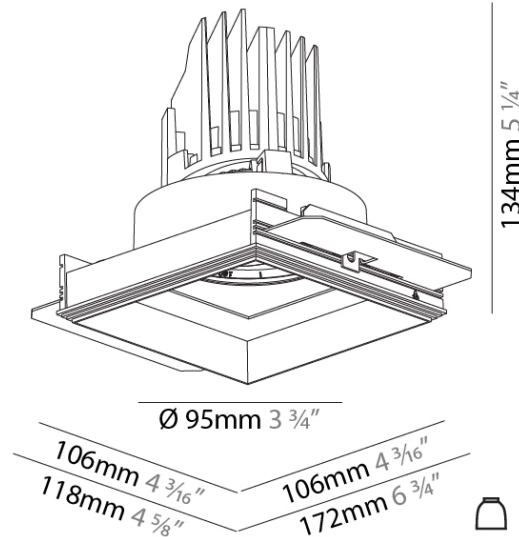

ELECTRICAL

Lamp Type: LED (Zhaga Standard)
Input Wattage (W): 15.5
Total Output Wattage (W): 14.5
Dimming: Tri-Mode (Non-Dimming and Phase Dimming (120Vac only) and 0-10V Dimming)
Driver Included: No
Driver Location: Recessed Housing
Driver Type: Constant Current - Universal
Driver Class: Class 2
Housing: See components
Input Voltage (V): 120 - 277
Constant Current (MA): 500

LED

Number of LEDs: 1
[Color Temperature (°K): 2700 / 3000 / 3500 / 4000](#)
Max. Delivered Lumen (lm): 940 / 980 / 1029 / 1050
Nominal Lumen (lm): 1386 / 1438 / 1511 / 1542
CRI: >90 CRI
Efficiency (%): 87.9 / 88.4 / 87.9
Lamp Life (hrs): 50000
Upon Request: RGB-W Tunable White Special Color Temperature
Special LED

OPTICAL

[Reflector°: 20 / 40 / 60](#)
Adjustability: Rotational 355°; Tilt 30°
Upon Request: Special Beam Angles

RATINGS AND CERTIFICATIONS

Available for international specifications by adding "INT" at the end of the existing Model #. For assistance on 'custom' specifications, contact zteam@zaneen.com.
In a constant effort to supply the best product, we reserve the right to change specifications or materials without notice. The most recent specification sheets are found at zaneen.com
IP rating: IP20