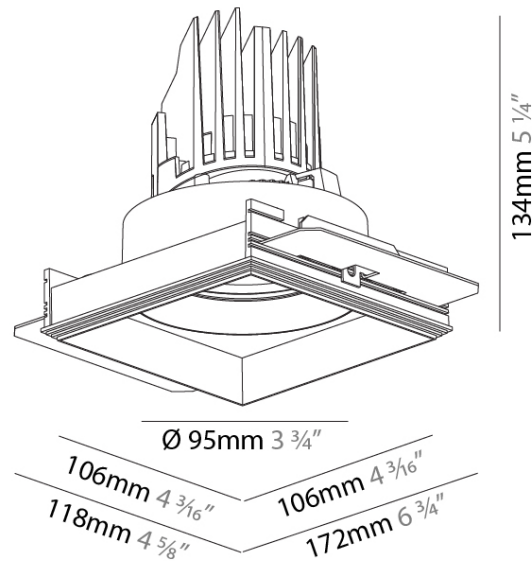

ELECTRICAL

Lamp Type: LED (Zhaga Standard)
Input Wattage (W): 13.2 (2700K) / 16.5
Total Output Wattage (W): 12 (2700K) / 15
Dimming: Tri-Mode (Non-Dimming and Phase Dimming (120Vac only) and 0-10V Dimming)
Driver Included: No
Driver Location: Recessed Housing
Driver Type: Constant Current - Universal
Driver Class: Class 2
Housing: See components
Input Voltage (V): 120 - 277
Constant Current (MA): 350

LED

Number of LEDs: 1
Color Temperature (°K): 2700 / 3000 / 3500 / 4000
Max. Delivered Lumen (lm): 850 / 950 / 1019 / 1040
Nominal Lumen (lm): 960 / 1070 / 1156 / 1180
CRI: >90 CRI
Efficiency (%): 88.5
Lamp Life (hrs): 50000
Upon Request: RGB-W Tunable White Special Color Temperature Special LED

OPTICAL

Reflector: 10
Adjustability: Rotational 355°; Tilt 30°
Upon Request: Special Beam Angles

RATINGS AND CERTIFICATIONS

Zaneen Lighting © 2021, T 1990 280-3382, F 416-247-9319, www.zaneen.com

Available for international specifications by adding "INT" at the end of the existing Model #. For assistance on 'custom' specifications, contact zteam@zaneen.com. In a constant effort to supply the best product, we reserve the right to change specifications or materials without notice. The most recent specification sheets are found at zaneen.com
IP rating: IP20