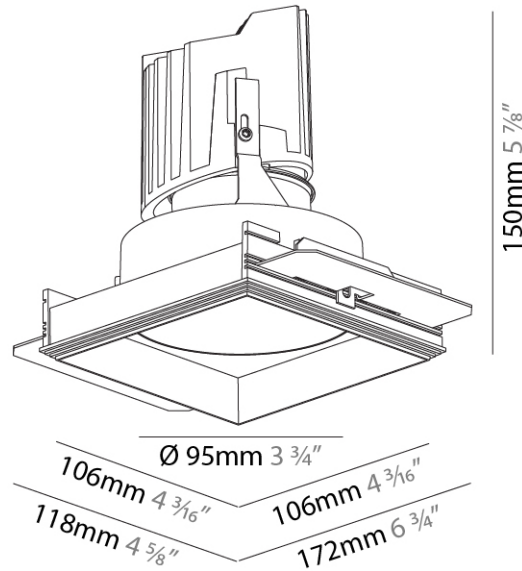

PHYSICAL

Shape: Square
Diameter (mm): 95
Diameter (in): 3 3/4
Length (mm): 106
Length (in): 4 3/16
Width (mm): 106
Width (in): 4 3/16
Depth (mm): 150
Depth (in): 5 7/8

Ceiling Thickness (mm): 10 / 12.5 / 15 / 25
Ceiling Thickness (in): 3/8 or 1/2 or 9/16 or 1

Min. Recessing Depth (mm): 170
Min. Recessing Depth (in): 6 11/16
Light Distribution: Downlight

Weight (kg): 0.705
Weight (lbs): 1.55

Fixture Finish: SSR / BKV / CWI / CRY / HAB / UFT / ITA / RUA / FTG / MYG / LOD / PUS / FRO / FUP / KIA / POP / BLS / SPG / MEY / GOH / GUM / CHC / COM / ABZ / JAG / OBR / MOS / ROR

Fixture Material: Aluminum Die Cast
Cut-out Measurements: 120mm / 4 3/4" x 120mm / 4 3/4"
Upon Request: Unique Ceiling Thickness

ELECTRICAL

Lamp Type: LED (Zhaga Standard)
Input Wattage (W): 15.5
Total Output Wattage (W): 14.5
Dimming: Tri-Mode (Non-Dimming and Phase Dimming (120Vac only) and 0-10V Dimming)

Driver Included: No
Driver Location: Recessed Housing
Driver Type: Constant Current - Universal
Driver Class: Class 2
Housing: See components
Input Voltage (V): 120 - 277
Constant Current (MA): 500

LED

Number of LEDs: 1
Color Temperature (°K): 2700 / 3000 / 3500 / 4000
Max. Delivered Lumen (lm): 940 / 980 / 1029 / 1050
Nominal Lumen (lm): 1386 / 1438 / 1511 / 1542
CRI: >90 CRI
Efficiency (%): 87.9 / 88.4 / 87.9
Lamp Life (hrs): 50000

Upon Request: RGB-W Tunable White Special Color Temperature Special LED

OPTICAL

Reflector*: 20 / 40 / 60
Upon Request: Special Beam Angles

ZANEEN® © 2024, 10000 188-3382, F 416-247-9319, www.zaneen.com

Available for international specifications by adding 'INT' at the end of the existing Model #. For assistance on 'custom' specifications, contact zteam@zaneen.com.
In a constant effort to supply the best product, we reserve the right to change specifications or materials without notice. The most recent specification sheets are found at zaneen.com
IP rating: IP20