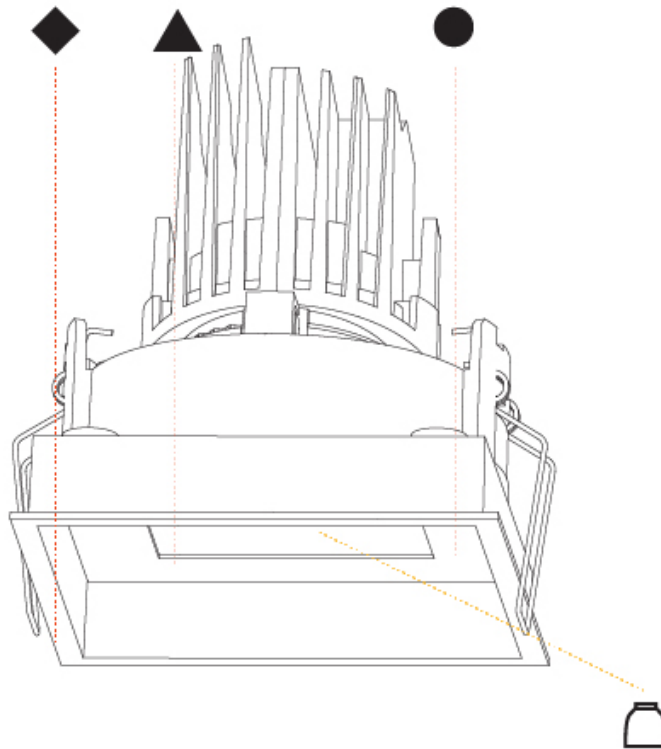

BIONIQ SQUARE ADJUSTABLE COMFORT RECESSED

A35551-

PROJECT

TYPE

SPECIFIER

QUANTITY

DATE

A