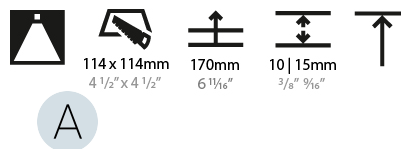

GENERAL

Series: Bioniq
Subseries: Bioniq Square Deep
Brand: Prolicht
Division: Architectural
Mounting Type: Recessed
Mounting Location: Ceiling
Subcategory: Downlight

PHYSICAL

Shape: Square
Length (mm): 119
Length (in): 4 11/16
Width (mm): 119
Width (in): 4 11/16
Depth (mm): 150
Depth (in): 5 7/8
Ceiling Thickness (mm): 10 / 12.5 / 15
Ceiling Thickness (in): 3/8 or 1/2 or 9/16
Min. Recessing Depth (mm): 170
Min. Recessing Depth (in): 6 11/16
Light Distribution: Downlight
Weight (kg): 0.626
Weight (lbs): 1.38
Fixture Finish: SSR / BKV / CWI / CRY / HAB / UFT / ITA / RUA / FTG / MYG / LOD / PUS / FRO / FUP / KIA / POP / BLS / SPG / MEY / GOH / GUM / CHC / COM / ABZ / JAG / OBR / MOS / ROR
Fixture Material: Aluminum Die Cast
Cut-out Measurements: 114mm / 4 1/2" x 114mm / 4 1/2"

ELECTRICAL

Lamp Type: LED (Zhaga Standard)
Input Wattage (W): 16.5
Total Output Wattage (W): 14
Dimming: Tri-Mode (Non-Dimming and Phase Dimming (120Vac only) and 0-10V Dimming)
Driver Included: No
Driver Location: Recessed Housing
Driver Type: Constant Current - Universal
Driver Class: Class 2
Input Voltage (V): 120 - 277
Constant Current (MA): 500

LED

Number of LEDs: 1
Color Temperature (°K): 2700 / 3000 / 3500 / 4000
Max. Delivered Lumen (lm): 940 / 980 / 1029 / 1050
Nominal Lumen (lm): 1386 / 1438 / 1511 / 1542
CRI: >90 CRI

OPTICAL

Reflector: 20 / 40 / 60

RATINGS AND CERTIFICATIONS

Certified By: Certified for North American Standards
IP rating: IP20