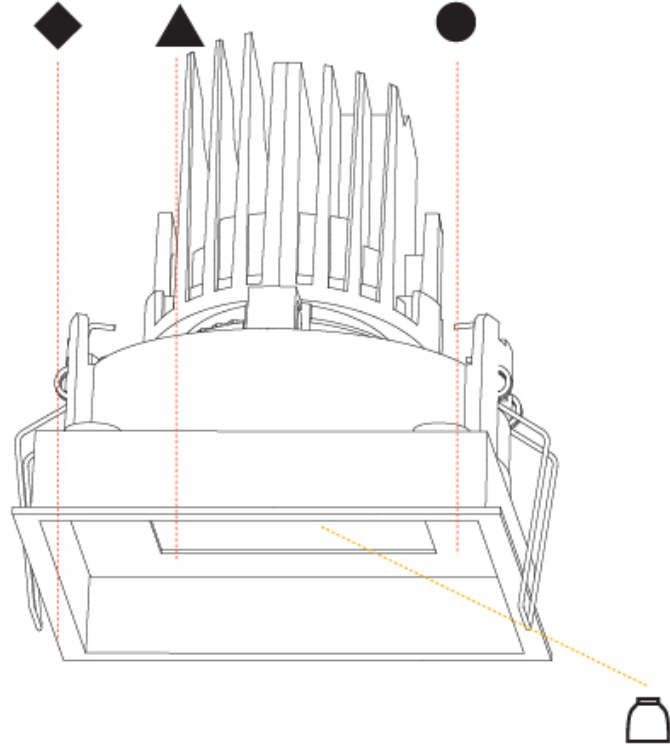

BIONIQ SQUARE ADJUSTABLE COMFORT RECESSED

A35362-

PROJECT	_____
TYPE	_____
SPECIFIER	_____
QUANTITY	_____
DATE	_____

For Color / Finish Chart & Symbology see Appendix or product page downloadable area.

	27K	35K	30K	40K	°K
Color Temperature	2700K	3500K	3000K	4000K	
Reflector	20	40	60		
	20°	40°	60°		

ORDER-EXAMPLE: **◆ ▲ ● °K**
L3XXXX- 02 02 02 30K 20
Black Black Black 3000K 20°