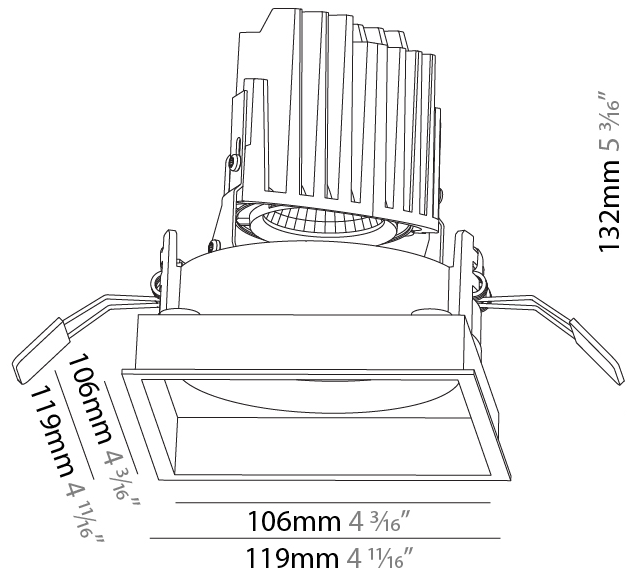

PHYSICAL

Shape: Square
Length (mm): 119
Length (in): 4 ¹¹/₁₆
Width (mm): 119
Width (in): 4 ¹¹/₁₆
Depth (mm): 132
Depth (in): 5 ³/₁₆
Ceiling Thickness (mm): 10 / 12.5 / 15
Ceiling Thickness (in): 3/8 or 1/2 or 9/16
Min. Recessing Depth (mm): 200
Min. Recessing Depth (in): 7 ⁷/₈
Light Distribution: Adjustable / Downlight
Weight (kg): 0.544
Weight (lbs): 1.2
Fixture Finish: SSR / BKV / CWI / CRY / HAB / UFT / ITA / RUA / FTG / MYG / LOD / PUS / FRO / FUP / KIA / POP / BLS / SPG / MEY / GOH / GUM / CHC / COM / ABZ / JAG / OBR / MOS / ROR
Fixture Material: Aluminum Die Cast
Cut-out Measurements: 114mm / 4 1/2" x 114mm / 4 1/2"

ELECTRICAL

Lamp Type: LED (Zhaga Standard)
Input Wattage (W): 13.2 / 16.5
Total Output Wattage (W): 12 / 14
Dimming: Tri-Mode (Non-Dimming and Phase Dimming (120Vac only) and 0-10V Dimming)
Driver Included: No
Driver Location: Recessed Housing
Driver Type: Constant Current - Universal
Driver Class: Class 2
Housing: See components
Input Voltage (V): 120 - 277
Constant Current (MA): 350

LED

Number of LEDs: 1
Color Temperature (°K): 2700 / 3000 / 3500 / 4000
Max. Delivered Lumen (lm): 850 / 950 / 1019 / 1040
Nominal Lumen (lm): 960 / 1070 / 1156 / 1180
CRI: >90 CRI
Lamp Life (hrs): 50000

OPTICAL

Reflector°: 10
Adjustability: Rotational 355°; Tilt 30°

RATINGS AND CERTIFICATIONS

Certified By: Certified for North American Standards
IP rating: IP20