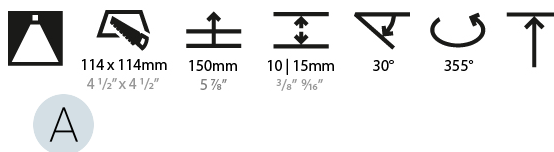

PHYSICAL

Shape: Square
Length (mm): 119
Length (in): 4 ¹¹/₁₆
Width (mm): 119
Width (in): 4 ¹¹/₁₆
Depth (mm): 132
Depth (in): 5 ³/₁₆
Ceiling Thickness (mm): 10 / 12.5 / 15
Ceiling Thickness (in): 3/8 or 1/2 or 9/16
Min. Recessing Depth (mm): 200
Min. Recessing Depth (in): 7 ⁷/₈
Light Distribution: Adjustable / Downlight
Weight (kg): 0.544
Weight (lbs): 1.2
Fixture Finish: SSR / BKV / CWI / CRY / HAB / UFT / ITA / RUA / FTG / MYG / LOD / PUS / FRO / FUP / KIA / POP / BLS / SPG / MEY / GOH / GUM / CHC / COM / ABZ / JAG / OBR / MOS / ROR
Fixture Material: Aluminum Die Cast
Cut-out Measurements: 114mm / 4 1/2" x 114mm / 4 1/2"

ELECTRICAL

Lamp Type: LED (Zhaga Standard)
Input Wattage (W): 13.2 / 16.5
Total Output Wattage (W): 12 / 14
Dimming: Tri-Mode (Non-Dimming and Phase Dimming (120Vac only) and 0-10V Dimming)
Driver Included: No
Driver Location: Recessed Housing
Driver Type: Constant Current - Universal
Driver Class: Class 2
Housing: See components
Input Voltage (V): 120 - 277
Constant Current (MA): 350

LED

Number of LEDs: 1
Color Temperature (°K): 2700 / 3000 / 3500 / 4000
Max. Delivered Lumen (lm): 850 / 950 / 1019 / 1040
Nominal Lumen (lm): 960 / 1070 / 1156 / 1180
CRI: >90 CRI
Lamp Life (hrs): 50000

OPTICAL

Reflector°: 10
Adjustability: Rotational 355°; Tilt 30°

RATINGS AND CERTIFICATIONS

Certified By: Certified for North American Standards
IP rating: IP20