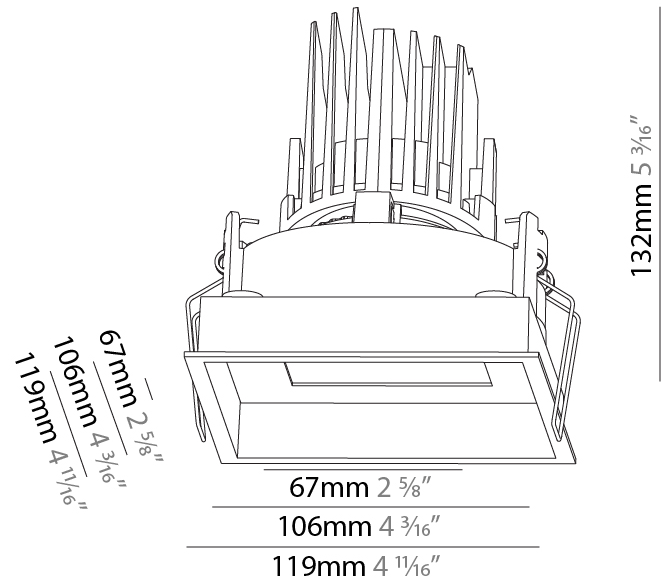

ELECTRICAL

Lamp Type: LED (Zhaga Standard)
Input Wattage (W): 13.2 / 16.5
Total Output Wattage (W): 12 / 14
Dimming: Tri-Mode (Non-Dimming and Phase Dimming (120Vac only) and 0-10V Dimming)
Driver Included: No
Driver Location: Recessed Housing
Driver Type: Constant Current - Universal
Driver Class: Class 2
Housing: See components
Input Voltage (V): 120 - 277
Constant Current (MA): 350

LED

Number of LEDs: 1
Color Temperature (°K): 2700 / 3000 / 3500 / 4000
Max. Delivered Lumen (lm): 850 / 950 / 1029 / 1050
Nominal Lumen (lm): 960 / 1070 / 1156 / 1180
CRI: >90 CRI
Lamp Life (hrs): 50000

OPTICAL

Reflector°: 14
Adjustability: Rotational 355°; Tilt 30°

RATINGS AND CERTIFICATIONS

Certified By: Certified for North American Standards
Zaneen Lighting Inc. © 2024, T 1800-388-3382, F 416-247-9319, www.zaneen.com

Available for International specifications by adding 'INT' at the end of the existing Model #. For assistance on 'custom' specifications, contact zteam@zaneen.com.
In a constant effort to supply the best product, we reserve the right to change specifications or materials without notice. The most recent specification sheets are found at zaneen.com