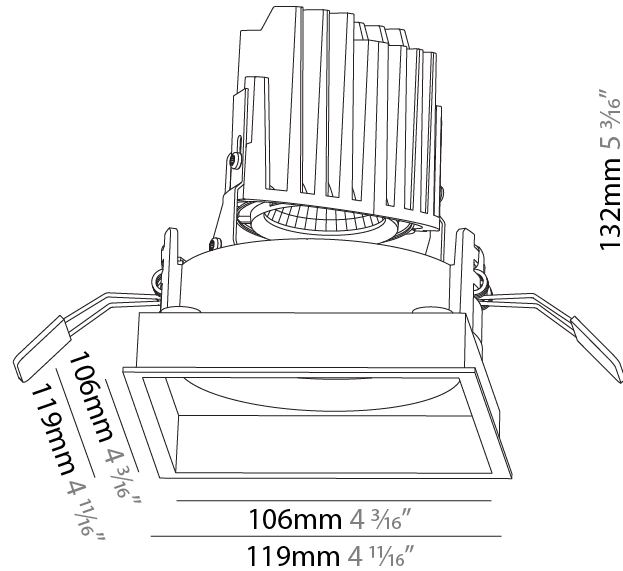

GENERAL

Series: Bioniq
Subseries: Bioniq Square Adjustable
Brand: Prolicht
Division: Architectural
Mounting Type: Recessed
Mounting Location: Ceiling
Subcategory: Downlight

PHYSICAL

Shape: Square
Length (mm): 119
Length (in): 4 11/16
Width (mm): 119
Width (in): 4 11/16
Depth (mm): 132
Depth (in): 5 3/16
Min. Recessing Depth (mm): 150
Min. Recessing Depth (in): 5 7/8
Light Distribution: Adjustable / Downlight
Weight (kg): 0.544
Weight (lbs): 1.2
Fixture Finish: SSR / BKV / CWI / CRY / HAB / UFT / ITA / RUA / FTG / MYG / LOD / PUS / FRO / FUP / KIA / POP / BLS / SPG / MEY / GOH / GUM / CHC / COM / ABZ / JAG / OBR / MOS / ROR
Fixture Material: Aluminum Die Cast
Cut-out Measurements: 114mm / 4 1/2" x 114mm / 4 1/2"

ELECTRICAL

Lamp Type: LED (Zhaga Standard)
Total Output Wattage (W): 15
Dimming: Dali Dimming
Driver Included: No
Driver Location: Recessed Housing
Driver Type: Constant Current - 120Vac
Housing: See components
Input Voltage (V): 120
Constant Current (MA): 350

LED

Number of LEDs: 1
Color Temperature (°K): Warm Dim
Max. Delivered Lumen (lm): 760
Nominal Lumen (lm): 1140
CRI: >90 CRI
Lamp Life (hrs): 50000

OPTICAL

Reflector°: 20 / 40 / 60
Adjustability: Rotational 355°; Tilt 30°

RATINGS AND CERTIFICATIONS

Certified By: Certified for North American Standards
IP rating: IP20