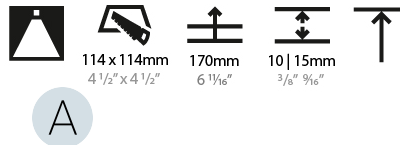

PHYSICAL

Shape: Square
Length (mm): 119
Length (in): 4 ¹¹/₁₆
Width (mm): 119
Width (in): 4 ¹¹/₁₆
Depth (mm): 150
Depth (in): 5 ⁷/₈
Ceiling Thickness (mm): 10 / 12.5 / 15
Ceiling Thickness (in): 3/8 or 1/2 or 9/16
Min. Recessing Depth (mm): 170
Min. Recessing Depth (in): 6 ¹¹/₁₆
Light Distribution: Downlight
Weight (kg): 0.69
Weight (lbs): 1.5
Fixture Finish: SSR / BKV / CWI / CRY / HAB / UFT / ITA / RUA / FTG / MYG / LOD / PUS / FRO / FUP / KIA / POP / BLS / SPG / MEY / GOH / GUM / CHC / COM / ABZ / JAG / OBR / MOS / ROR
Fixture Material: Aluminum Die Cast
Cut-out Measurements: 114mm / 4 1/2" x 114mm / 4 1/2"

ELECTRICAL

Lamp Type: LED (Zhaga Standard)
Input Wattage (W): 16.5
Total Output Wattage (W): 14
Dimming: Tri-Mode (Non-Dimming and Phase Dimming (120Vac only) and 0-10V Dimming)
Driver Included: No
Driver Location: Recessed Housing
Driver Type: Constant Current - Universal
Driver Class: Class 2
Input Voltage (V): 120 - 277
Constant Current (MA): 350

LED

Number of LEDs: 1
Color Temperature (°K): 2700 / 3000 / 3500 / 4000
Max. Delivered Lumen (lm): 940 / 980 / 1029 / 1050
Nominal Lumen (lm): 1386 / 1438 / 1511 / 1542
CRI: >90 CRI
Lamp Life (hrs): 50000

OPTICAL

Reflector: 20 / 40 / 60

RATINGS AND CERTIFICATIONS

Certified By: Certified for North American Standards
IP rating: IP20