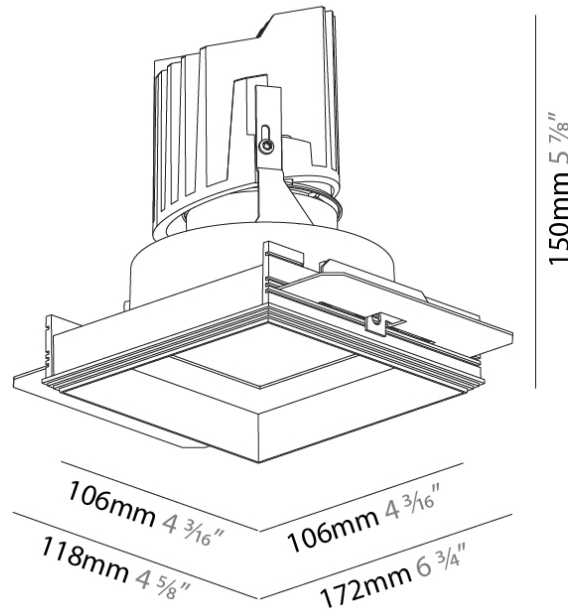

ELECTRICAL

Lamp Type: LED (Zhaga Standard)
Input Wattage (W): 15.5
Total Output Wattage (W): 14.5
Dimming: Tri-Mode (Non-Dimming and Phase Dimming (120Vac only) and 0-10V Dimming)
Driver Included: No
Driver Location: Recessed Housing
Driver Type: Constant Current - Universal
Driver Class: Class 2
Housing: See components
Input Voltage (V): 120 - 277
Constant Current (MA): 500

LED

Number of LEDs: 1
Color Temperature (°K): 2700 / 3000 / 3500 / 4000
Max. Delivered Lumen (lm): 940 / 980 / 1029 / 1050
Nominal Lumen (lm): 1386 / 1438 / 1511 / 1542
CRI: >90 CRI
Efficiency (%): 87.9 / 88.4 / 87.9
Lamp Life (hrs): 50000
Upon Request: RGB-W Tunable White Special Color Temperature Special LED

OPTICAL

Reflector: 20 / 40 / 60
Upon Request: Special Beam Angles

RATINGS AND CERTIFICATIONS

382, F 416-247-9319, www.zaneen.com

Created by Prolicht for North American standards. At the end of the existing Model #. For assistance on 'custom' specifications, contact zteam@zaneen.com. In a constant effort to supply the best product, we reserve the right to change specifications or materials without notice. The most recent specification sheets are found at zaneen.com

IP rating: IP20