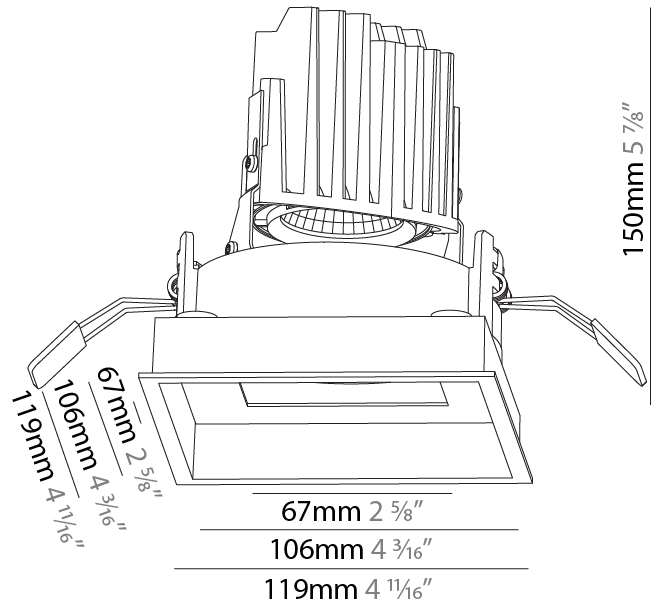

PHYSICAL

Shape: Square
Length (mm): 119
Length (in): 4 ¹¹/₁₆
Width (mm): 119
Width (in): 4 ¹¹/₁₆
Depth (mm): 150
Depth (in): 5 ⁷/₈
Ceiling Thickness (mm): 10 / 12.5 / 15
Ceiling Thickness (in): 3/8 or 1/2 or 9/16
Min. Recessing Depth (mm): 170
Min. Recessing Depth (in): 6 ¹¹/₁₆
Light Distribution: Downlight
Weight (kg): 0.69
Weight (lbs): 1.5
Fixture Finish: SSR / BKV / CWI / CRY / HAB / UFT / ITA / RUA / FTG / MYG / LOD / PUS / FRO / FUP / KIA / POP / BLS / SPG / MEY / GOH / GUM / CHC / COM / ABZ / JAG / OBR / MOS / ROR
Fixture Material: Aluminum Die Cast
Cut-out Measurements: 114mm / 4 1/2" x 114mm / 4 1/2"

ELECTRICAL

Lamp Type: LED (Zhaga Standard)
Input Wattage (W): 16.5
Total Output Wattage (W): 14
Dimming: Tri-Mode (Non-Dimming and Phase Dimming (120Vac only) and 0-10V Dimming)
Driver Included: No
Driver Location: Recessed Housing
Driver Type: Constant Current - Universal
Driver Class: Class 2
Input Voltage (V): 120 - 277
Constant Current (MA): 350

LED

Number of LEDs: 1
Color Temperature (°K): 2700 / 3000 / 3500 / 4000
Max. Delivered Lumen (lm): 940 / 980 / 1029 / 1050
Nominal Lumen (lm): 1386 / 1438 / 1511 / 1542
CRI: >90 CRI
Lamp Life (hrs): 50000

OPTICAL

Reflector: 20 / 40 / 60

RATINGS AND CERTIFICATIONS

Certified By: Certified for North American Standards
IP rating: IP20