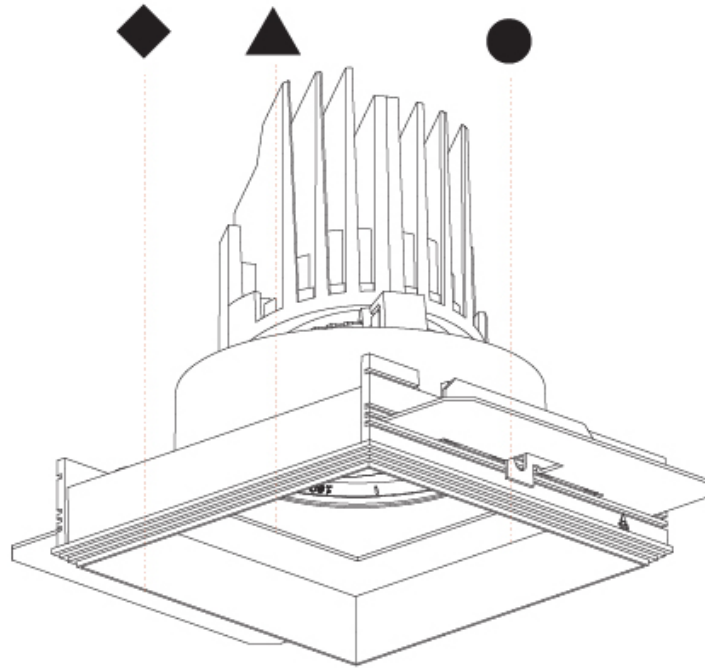

BIONIQ SQUARE ADJUSTABLE COMFORT TRIMLESS

A35215-

PROJECT _____

TYPE _____

SPECIFIER _____

QUANTITY _____

DATE _____

A