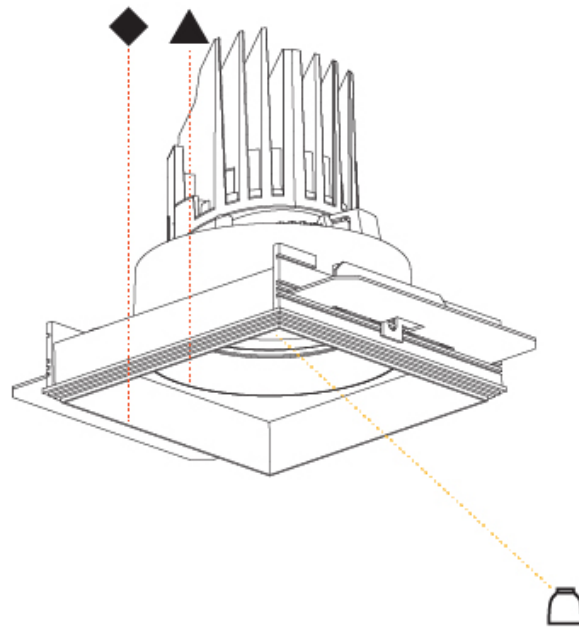

BIONIQ SQUARE ADJUSTABLE TRIMLESS

A37887-

PROJECT

TYPE

SPECIFIER

QUANTITY

DATE