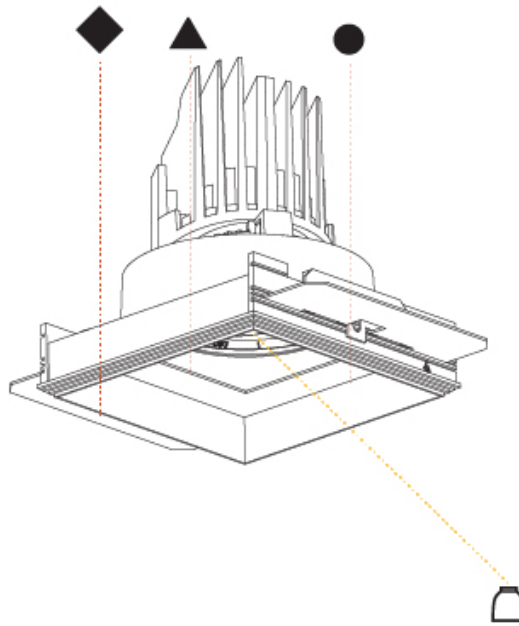

BIONIQ SQUARE ADJUSTABLE COMFORT TRIMLESS

A35212-

PROJECT

TYPE

SPECIFIER

QUANTITY

DATE

A