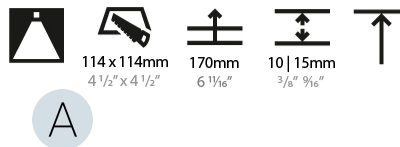

GENERAL

Series: Bioniq
Subseries: Bioniq Square Deep Comfort
Brand: Prolight
Division: Architectural
Mounting Type: Recessed
Mounting Location: Ceiling
Subcategory: Downlight

PHYSICAL

Shape: Square
Length (mm): 119
Length (in): 4 11/16
Width (mm): 119
Width (in): 4 11/16
Depth (mm): 150
Depth (in): 5 7/8
Ceiling Thickness (mm): 10 / 12.5 / 15
Ceiling Thickness (in): 3/8 or 1/2 or 9/16
Min. Recessing Depth (mm): 170
Min. Recessing Depth (in): 6 11/16
Light Distribution: Downlight
Weight (kg): 0.656
Weight (lbs): 1.45
Fixture Finish: SSR / BKV / CWI / CRY / HAB / UFT / ITA / RUA / FTG / MYG / LOD / PUS / FRO / FUP / KIA / POP / BLS / SPG / MEY / GOH / GUM / CHC / COM / ABZ / JAG / OBR / MOS / ROR
Fixture Material: Aluminum Die Cast
Cut-out Measurements: 114mm / 4 1/2" x 114mm / 4 1/2"

ELECTRICAL

Lamp Type: LED (Zhaga Standard)
Total Output Wattage (W): 15
Dimming: Dali Dimming
Driver Included: No
Driver Location: Recessed Housing
Driver Type: Constant Current - 120Vac
Housing: See components
Input Voltage (V): 120
Constant Current (MA): 350

LED

Number of LEDs: 1
Color Temperature (°K): Warm Dim
Max. Delivered Lumen (lm): 760
Nominal Lumen (lm): 1140
CRI: >90 CRI
Lamp Life (hrs): 50000

OPTICAL

Reflector: 20 / 40 / 60

RATINGS AND CERTIFICATIONS

Certified By: Certified for North American Standards
IP rating: IP20