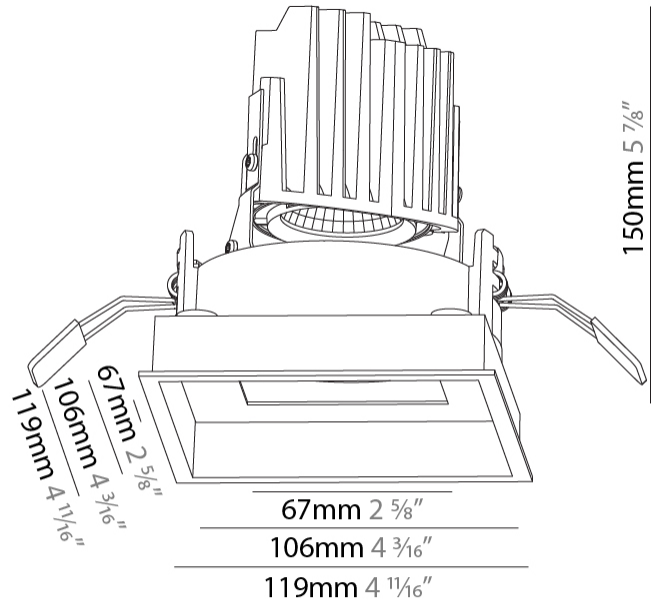

GENERAL

Series: Bioniq
Subseries: Bioniq Square Deep Comfort
Brand: Prolight
Division: Architectural
Mounting Type: Recessed
Mounting Location: Ceiling
Subcategory: Downlight

PHYSICAL

Shape: Square
Length (mm): 119
Length (in): 4 11/16
Width (mm): 119
Width (in): 4 11/16
Depth (mm): 150
Depth (in): 5 7/8
Ceiling Thickness (mm): 10 / 12.5 / 15
Ceiling Thickness (in): 3/8 or 1/2 or 9/16
Min. Recessing Depth (mm): 170
Min. Recessing Depth (in): 6 11/16
Light Distribution: Downlight
Weight (kg): 0.656
Weight (lbs): 1.45
Fixture Finish: SSR / BKV / CWI / CRY / HAB / UFT / ITA / RUA / FTG / MYG / LOD / PUS / FRO / FUP / KIA / POP / BLS / SPG / MEY / GOH / GUM / CHC / COM / ABZ / JAG / OBR / MOS / ROR
Fixture Material: Aluminum Die Cast
Cut-out Measurements: 114mm / 4 1/2" x 114mm / 4 1/2"

ELECTRICAL

Lamp Type: LED (Zhaga Standard)
Total Output Wattage (W): 15
Dimming: Dali Dimming
Driver Included: No
Driver Location: Recessed Housing
Driver Type: Constant Current - 120Vac
Housing: See components
Input Voltage (V): 120
Constant Current (MA): 350

LED

Number of LEDs: 1
Color Temperature (°K): Warm Dim
Max. Delivered Lumen (lm): 760
Nominal Lumen (lm): 1140
CRI: >90 CRI
Lamp Life (hrs): 50000

OPTICAL

Reflector: 20 / 40 / 60

RATINGS AND CERTIFICATIONS

Certified By: Certified for North American Standards
IP rating: IP20