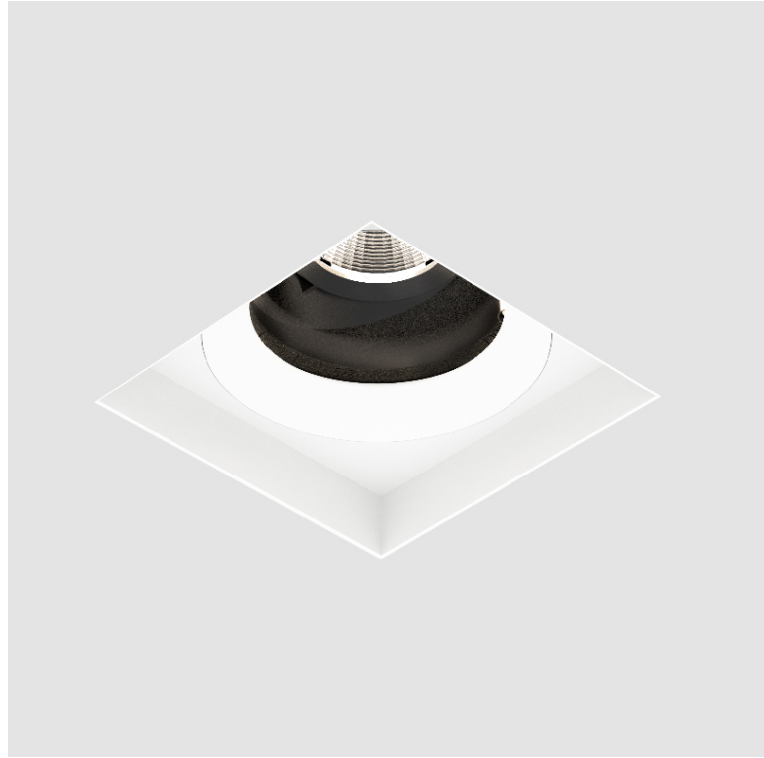

ELECTRICAL

Lamp Type: LED (Zhaga Standard)
Input Wattage (W): 13.2 (2700K) / 16.5
Total Output Wattage (W): 12 (2700K) / 15
Dimming: Tri-Mode (Non-Dimming and Phase Dimming (120Vac only) and 0-10V Dimming)
Driver Included: No
Driver Location: Recessed Housing
Driver Type: Constant Current - Universal
Driver Class: Class 2
Housing: See components
Input Voltage (V): 120 - 277
Constant Current (MA): 350

LED

Number of LEDs: 1
Color Temperature (°K): 2700 / 3000 / 3500 / 4000
Max. Delivered Lumen (lm): 850 / 950 / 1019 / 1040
Nominal Lumen (lm): 960 / 1070 / 1156 / 1180
CRI: >90 CRI
Efficiency (%): 88.5
Lamp Life (hrs): 50000
Upon Request: RGB-W Tunable White Special Color Temperature Special LED

OPTICAL

Reflector: 10
Adjustability: Rotational 355°; Tilt 30°
Upon Request: Special Beam Angles

RATINGS AND CERTIFICATIONS

Zaneen Lighting Inc. © 2021, T 1-800-380-3382, F 416-247-9319, www.zaneen.com

Available for international specifications by adding "INT" at the end of the existing Model #. For assistance on 'custom' specifications, contact zteam@zaneen.com. In a constant effort to supply the best product, we reserve the right to change specifications or materials without notice. The most recent specification sheets are found at zaneen.com
IP rating: IP20