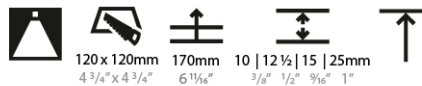

Min. Recessing Depth (mm): 170
Min. Recessing Depth (in): 6 11/16
Light Distribution: Downlight

Weight (kg): 0.705
Weight (lbs): 1.55

Fixture Finish: SSR / BKV / CWI / CRY / HAB / UFT / ITA / RUA / FTG / MYG / LOD / PUS / FRO / FUP / KIA / POP / BLS / SPG / MEY / GOH / GUM / CHC / COM / ABZ / JAG / OBR / MOS / ROR

Fixture Material: Aluminum Die Cast
Cut-out Measurements: 120mm / 4 3/4" x 120mm / 4 3/4"
Upon Request: Unique Ceiling Thickness

ELECTRICAL

Lamp Type: LED (Zhaga Standard)
Input Wattage (W): 15.5
Total Output Wattage (W): 14.5
Dimming: Tri-Mode (Non-Dimming and Phase Dimming (120Vac only) and 0-10V Dimming)
Driver Included: No
Driver Location: Recessed Housing
Driver Type: Constant Current - Universal
Driver Class: Class 2
Housing: See components
Input Voltage (V): 120 - 277
Constant Current (MA): 500

LED

Number of LEDs: 1
Color Temperature (°K): 2700 / 3000 / 3500 / 4000
Max. Delivered Lumen (lm): 940 / 980 / 1029 / 1050
Nominal Lumen (lm): 1386 / 1438 / 1511 / 1542
CRI: >90 CRI
Efficiency (%): 87.9 / 88.4 / 87.9
Lamp Life (hrs): 50000

Upon Request: RGB-W Tunable White Special Color Temperature Special LED

OPTICAL

Reflector: 20 / 40 / 60
Upon Request: Special Beam Angles

In a constant effort to supply the best product, we reserve the right to change specifications or materials without notice. The most recent specification sheets are found at zaneen.com
IP rating: IP20