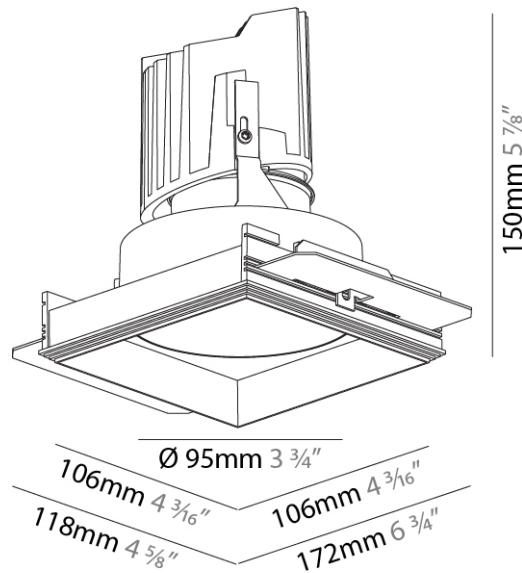

Min. Recessing Depth (mm): 170
Min. Recessing Depth (in): 6 11/16
Light Distribution: Downlight

Weight (kg): 0.705
Weight (lbs): 1.55

Fixture Finish: SSR / BKV / CWI / CRY / HAB / UFT / ITA / RUA / FTG / MYG / LOD / PUS / FRO / FUP / KIA / POP / BLS / SPG / MEY / GOH / GUM / CHC / COM / ABZ / JAG / OBR / MOS / ROR

Fixture Material: Aluminum Die Cast
Cut-out Measurements: 120mm / 4 3/4" x 120mm / 4 3/4"
Upon Request: Unique Ceiling Thickness

ELECTRICAL

Lamp Type: LED (Zhaga Standard)
Input Wattage (W): 15.5
Total Output Wattage (W): 14.5
Dimming: Tri-Mode (Non-Dimming and Phase Dimming (120Vac only) and 0-10V Dimming)
Driver Included: No
Driver Location: Recessed Housing
Driver Type: Constant Current - Universal
Driver Class: Class 2
Housing: See components
Input Voltage (V): 120 - 277
Constant Current (MA): 500

LED

Number of LEDs: 1
Color Temperature (°K): 2700 / 3000 / 3500 / 4000
Max. Delivered Lumen (lm): 940 / 980 / 1029 / 1050
Nominal Lumen (lm): 1386 / 1438 / 1511 / 1542
CRI: >90 CRI
Efficiency (%): 87.9 / 88.4 / 87.9
Lamp Life (hrs): 50000

Upon Request: RGB-W Tunable White Special Color Temperature Special LED

OPTICAL

Reflector: 20 / 40 / 60
Upon Request: Special Beam Angles

In a constant effort to supply the best product, we reserve the right to change specifications or materials without notice. The most recent specification sheets are found at zaneen.com
IP rating: IP20