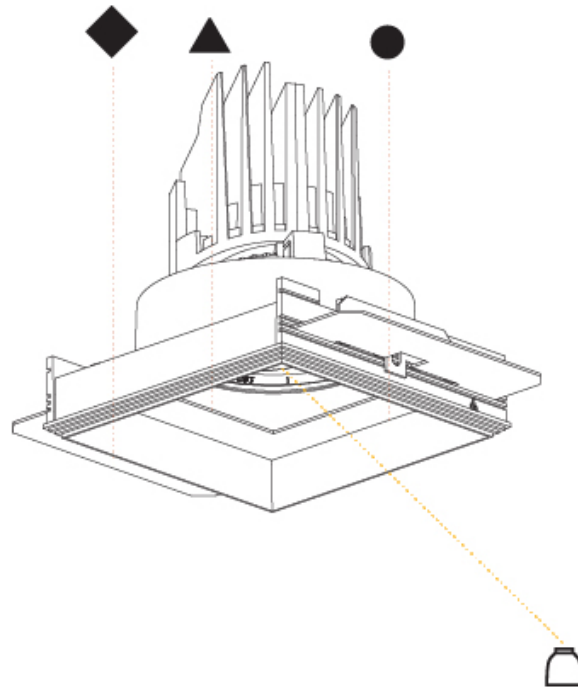

BIONIQ SQUARE ADJUSTABLE COMFORT TRIMLESS

A35531-

PROJECT _____

TYPE _____

SPECIFIER _____

QUANTITY _____

DATE _____

A