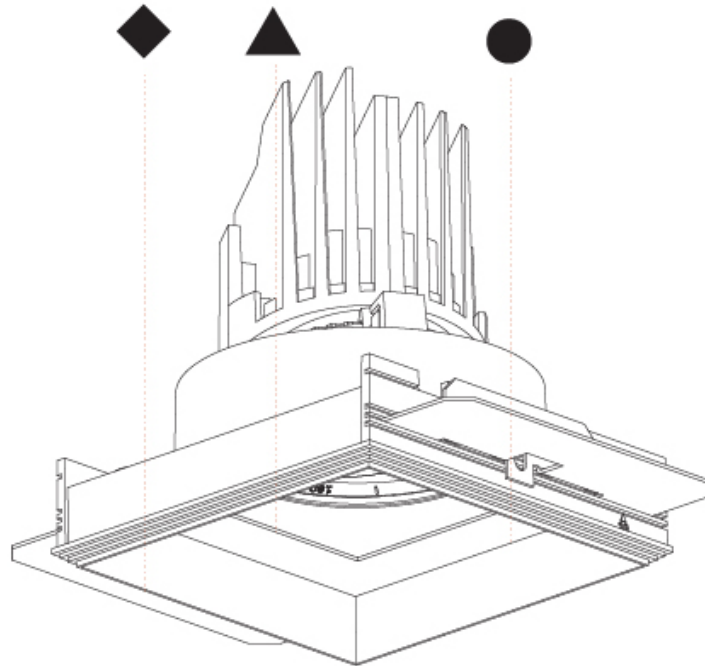

BIONIQ SQUARE ADJUSTABLE COMFORT TRIMLESS

A35215-

PROJECT _____

TYPE _____

SPECIFIER _____

QUANTITY _____

DATE _____