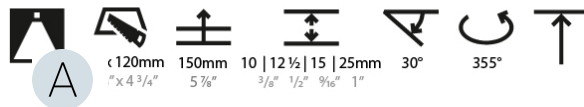

Cut-out Measurements: 120mm / 4 3/4" x 120mm / 4 3/4"
Upon Request: Unique Ceiling Thickness

ELECTRICAL

Lamp Type: LED (Zhaga Standard)
Input Wattage (W): 16.5
Total Output Wattage (W): 14.7
Dimming: Dali Dimming
Driver Included: No
Driver Location: Recessed Housing
Driver Type: Constant Current - 120Vac
Driver Class: Class 2
Housing: See Components
Input Voltage (V): 120
Constant Current (MA): 350

LED

Number of LEDs: 1
Max. Delivered Lumen (lm): 770
Nominal Lumen (lm): 1140
CRI: >90 CRI
Lamp Life (hrs): 50000
Upon Request: RGB-W Tunable White Special Color Temperature Special LED

OPTICAL

Reflector: 20 / 40 / 60
Adjustability: Rotational 355°; Tilt 30°
Upon Request: Special Beam Angles

RATINGS AND CERTIFICATIONS

UL Listed, ENEC, CE, RoHS, FCC, ETL, and other international standards. For assistance on 'custom' specifications, contact zteam@zaneen.com. In a constant effort to supply the best product, we reserve the right to change specifications or materials without notice. The most recent specification sheets are found at zaneen.com
IP rating: IP20