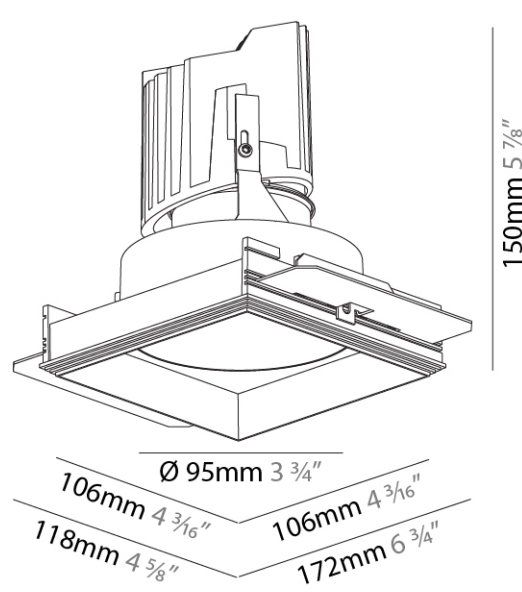

PHYSICAL

Shape: Square
Diameter (mm): 95
Diameter (in): 3 3/4
Length (mm): 106
Length (in): 4 3/16
Width (mm): 106
Width (in): 4 3/16
Depth (mm): 150
Depth (in): 5 7/8

Ceiling Thickness (mm): 10 / 12.5 / 15 / 25
Ceiling Thickness (in): 3/8 or 1/2 or 9/16 or 1

Min. Recessing Depth (mm): 170
Min. Recessing Depth (in): 6 11/16

Light Distribution: Downlight
Weight (kg): 0.705
Weight (lbs): 1.55

Fixture Finish: SSR / BKV / CWI / CRY / HAB / UFT / ITA / RUA / FTG / MYG / LOD / PUS / FRO / FUP / KIA / POP / BLS / SPG / MEY / GOH / GUM / CHC / COM / ABZ / JAG / OBR / MOS / ROR

Fixture Material: Aluminum Die Cast
Cut-out Measurements: 120mm / 4 3/4" x 120mm / 4 3/4"
Upon Request: Unique Ceiling Thickness

ELECTRICAL

Lamp Type: LED (Zhaga Standard)
Input Wattage (W): 15.5
Total Output Wattage (W): 14.5

Dimming: Tri-Mode (Non-Dimming and Phase Dimming (120Vac only) and 0-10V Dimming)

Driver Included: No
Driver Location: Recessed Housing
Driver Type: Constant Current - Universal

Driver Class: Class 2
Housing: See components
Input Voltage (V): 120 - 277

Constant Current (MA): 500

LED

Number of LEDs: 1
Color Temperature (°K): 2700 / 3000 / 3500 / 4000

Max. Delivered Lumen (lm): 940 / 980 / 1029 / 1050
Nominal Lumen (lm): 1386 / 1438 / 1511 / 1542

CRI: >90 CRI
Efficiency (%): 87.9 / 88.4 / 87.9

Lamp Life (hrs): 50000
Upon Request: RGB-W Tunable White Special Color Temperature Special LED

OPTICAL

Reflector: 20 / 40 / 60
Upon Request: Special Beam Angles

© 2024 Zaneen Lighting, Inc. 188-3382, F 416-247-9319, www.zaneen.com

Available for international specifications by adding 'INT' at the end of the existing Model #. For assistance on 'custom' specifications, contact zteam@zaneen.com.
In a constant effort to supply the best product, we reserve the right to change specifications or materials without notice. The most recent specification sheets are found at zaneen.com
IP rating: IP20