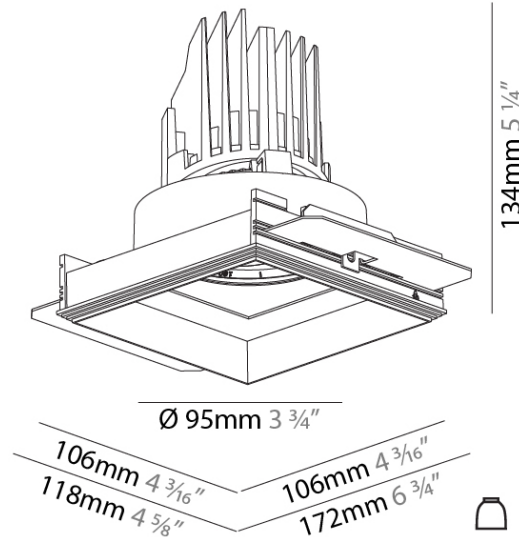

ELECTRICAL

Lamp Type: LED (Zhaga Standard)
Input Wattage (W): 15.5
Total Output Wattage (W): 14.5
Dimming: Tri-Mode (Non-Dimming and Phase Dimming (120Vac only) and 0-10V Dimming)
Driver Included: No
Driver Location: Recessed Housing
Driver Type: Constant Current - Universal
Driver Class: Class 2
Housing: See components
Input Voltage (V): 120 - 277
Constant Current (MA): 500

LED

Number of LEDs: 1
[Color Temperature (°K): 2700 / 3000 / 3500 / 4000](#)
Max. Delivered Lumen (lm): 940 / 980 / 1029 / 1050
Nominal Lumen (lm): 1386 / 1438 / 1511 / 1542
CRI: >90 CRI
Efficiency (%): 87.9 / 88.4 / 87.9
Lamp Life (hrs): 50000
Upon Request: RGB-W Tunable White Special Color Temperature Special LED

OPTICAL

[Reflector°: 20 / 40 / 60](#)
Adjustability: Rotational 355°; Tilt 30°
Upon Request: Special Beam Angles

RATINGS AND CERTIFICATIONS
Zaneen Inc. © 2022, 10000 88-3382, F 416-247-9319, www.zaneen.com

Available for international specifications by adding "INT" at the end of the existing Model #. For assistance on 'custom' specifications, contact zteam@zaneen.com. In a constant effort to supply the best product, we reserve the right to change specifications or materials without notice. The most recent specification sheets are found at zaneen.com
IP rating: IP20