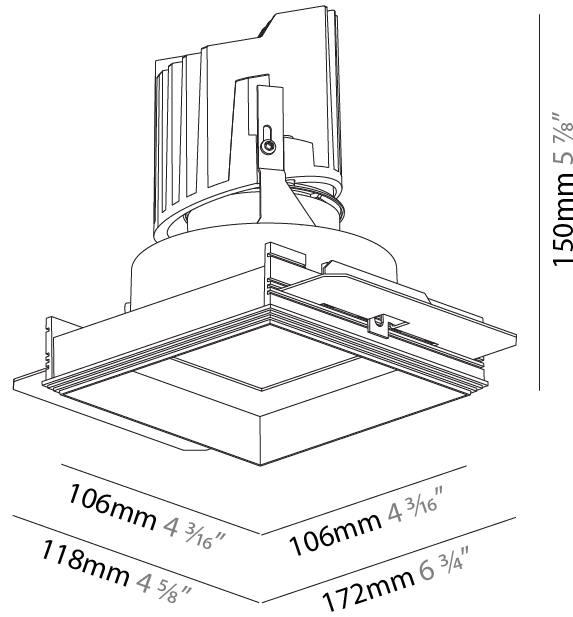

PHYSICAL

Shape: Square
Length (mm): 106
Length (in): 4 ³/₁₆
Width (mm): 106
Width (in): 4 ³/₁₆
Height (mm): 150
Height (in): 5 ⁷/₈
Ceiling Thickness (mm): 10 / 12.5 / 15 / 25
Ceiling Thickness (in): 3/8 or 1/2 or 9/16 or 1
Min. Recessing Depth (mm): 170
Min. Recessing Depth (in): 6 ¹¹/₁₆
Light Distribution: Downlight
Weight (kg): 0.769
Weight (lbs): 1.69
Fixture Finish: SSR / BKV / CWI / CRY / HAB / UFT / ITA / RUA / FTG / MYG / LOD / PUS / FRO / FUP / KIA / POP / BLS / SPG / MEY / GOH / GUM / CHC / COM / ABZ / JAG / OBR / MOS / ROR
Fixture Material: Aluminum Die Cast
Cut-out Measurements: 120mm / 4 3/4" x 120mm / 4 3/4"
Upon Request: Unique Ceiling Thickness

ELECTRICAL

Lamp Type: LED (Zhaga Standard)
Input Wattage (W): 16.5
Total Output Wattage (W): 14.7
Dimming: Dali Dimming
Driver Included: No
Driver Location: Recessed Housing
Driver Type: Constant Current - 120Vac
Driver Class: Class 2
Housing: See Components
Input Voltage (V): 120
Constant Current (MA): 350

LED

Number of LEDs: 1
Max. Delivered Lumen (lm): 770
Nominal Lumen (lm): 1140
CRI: >90 CRI
Lamp Life (hrs): 50000
Upon Request: RGB-W Tunable White Special Color Temperature Special LED

OPTICAL

Reflector: 20 / 40 / 60
Upon Request: Special Beam Angles

RATINGS AND CERTIFICATIONS

Certified By: Certified for North American Standards

IP rating: IP20
Zaneen Company Inc. © 2024, T 1800-388-3382, F 416-247-9319, www.zaneen.com