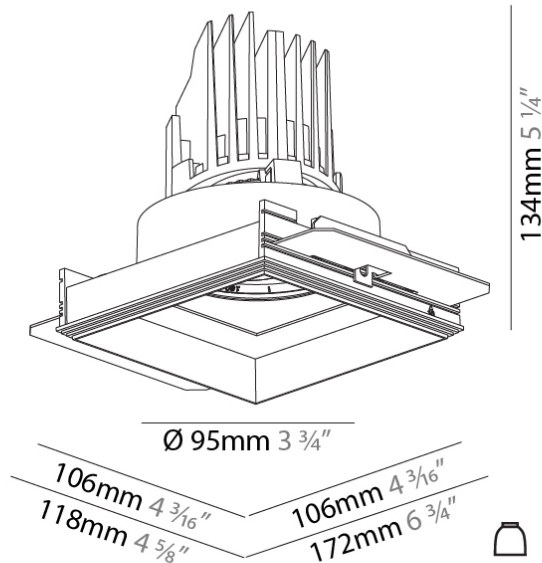

Cut-out Measurements: 120mm / 4 3/4" x 120mm / 4 3/4"
Upon Request: Unique Ceiling Thickness

ELECTRICAL

Lamp Type: LED (Zhaga Standard)
Input Wattage (W): 16.5
Total Output Wattage (W): 14.7
Dimming: Dali Dimming
Driver Included: No
Driver Location: Recessed Housing
Driver Type: Constant Current - 120Vac
Driver Class: Class 2
Housing: See Components
Input Voltage (V): 120
Constant Current (MA): 350

LED

Number of LEDs: 1
Max. Delivered Lumen (lm): 770
Nominal Lumen (lm): 1140
CRI: >90 CRI
Lamp Life (hrs): 50000
Upon Request: RGB-W Tunable White Special Color Temperature Special LED

OPTICAL

Reflector: 20 / 40 / 60
Adjustability: Rotational 355°; Tilt 30°
Upon Request: Special Beam Angles

RATINGS AND CERTIFICATIONS

UL Listed, ENEC, CE, RoHS, FCC, ETL, and other international standards. For assistance on 'custom' specifications, contact zteam@zaneen.com. In a constant effort to supply the best product, we reserve the right to change specifications or materials without notice. The most recent specification sheets are found at zaneen.com
IP rating: IP20