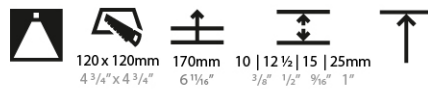

PHYSICAL

Shape: Square
Diameter (mm): 95
Diameter (in): 3 3/4
Length (mm): 106
Length (in): 4 3/16
Width (mm): 106
Width (in): 4 3/16
Depth (mm): 150
Depth (in): 5 7/8

Ceiling Thickness (mm): 10 / 12.5 / 15 / 25
Ceiling Thickness (in): 3/8 or 1/2 or 9/16 or 1

Min. Recessing Depth (mm): 170
Min. Recessing Depth (in): 6 11/16

Light Distribution: Downlight
Weight (kg): 0.705
Weight (lbs): 1.55

Fixture Finish: SSR / BKV / CWI / CRY / HAB / UFT / ITA / RUA / FTG / MYG / LOD / PUS / FRO / FUP / KIA / POP / BLS / SPG / MEY / GOH / GUM / CHC / COM / ABZ / JAG / OBR / MOS / ROR

Fixture Material: Aluminum Die Cast
Cut-out Measurements: 120mm / 4 3/4" x 120mm / 4 3/4"
Upon Request: Unique Ceiling Thickness

ELECTRICAL

Lamp Type: LED (Zhaga Standard)
Input Wattage (W): 15.5
Total Output Wattage (W): 14.5

Dimming: Tri-Mode (Non-Dimming and Phase Dimming (120Vac only) and 0-10V Dimming)

Driver Included: No
Driver Location: Recessed Housing
Driver Type: Constant Current - Universal

Driver Class: Class 2
Housing: See components
Input Voltage (V): 120 - 277

Constant Current (MA): 500

LED

Number of LEDs: 1
Color Temperature (°K): 2700 / 3000 / 3500 / 4000

Max. Delivered Lumen (lm): 940 / 980 / 1029 / 1050
Nominal Lumen (lm): 1386 / 1438 / 1511 / 1542

CRI: >90 CRI
Efficiency (%): 87.9 / 88.4 / 87.9

Lamp Life (hrs): 50000
Upon Request: RGB-W Tunable White Special Color Temperature Special LED

OPTICAL

Reflector: 20 / 40 / 60
Upon Request: Special Beam Angles

© 2024 Zaneen Lighting, Inc. 188-3382, F 416-247-9319, www.zaneen.com

Available for international specifications by adding 'INT' at the end of the existing Model #. For assistance on 'custom' specifications, contact zteam@zaneen.com.
In a constant effort to supply the best product, we reserve the right to change specifications or materials without notice. The most recent specification sheets are found at zaneen.com
IP rating: IP20