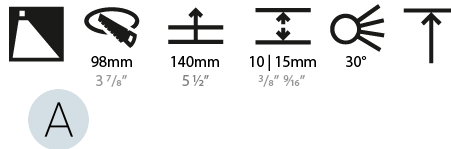

Series: Bioniq
Subseries: Bioniq Round Wallwash
Brand: Prolicht
Division: Architectural
Mounting Type: Recessed
Mounting Location: Ceiling
Subcategory: Wallwash

PHYSICAL

Shape: Round
Diameter (mm): 107
Diameter (in): 4 3/16
Height (mm): 118
Height (in): 4 5/8
Ceiling Thickness (mm): 10 / 12.5 / 15
Ceiling Thickness (in): 3/8 or 1/2 or 9/16
Min. Recessing Depth (mm): 140
Min. Recessing Depth (in): 5 1/2
Light Distribution: Adjustable / Asymmetric
Weight (kg): 0.473
Weight (lbs): 1.04
Fixture Finish: SSR / BKV / CWI / CRY / HAB / UFT / ITA / RUA / FTG / MYG / LOD / PUS / FRO / FUP / KIA / POP / BLS / SPG / MEY / GOH / GUM / CHC / COM / ABZ / JAG / OBR / MOS / ROR
Fixture Material: Aluminum Die Cast
Cut-out Measurements: 98mm / 3 7/8"

ELECTRICAL

Lamp Type: LED (Zhaga Standard)
Input Wattage (W): 16.5
Total Output Wattage (W): 14
Dimming: Tri-Mode (Non-Dimming and Phase Dimming (120Vac only) and 0-10V Dimming)
Driver Included: No
Driver Location: Recessed Housing
Driver Type: Constant Current - Universal
Driver Class: Class 2
Housing: See components
Input Voltage (V): 120 - 277
Constant Current (MA): 500

LED

Number of LEDs: 1
Color Temperature (°K): 2700 / 3000 / 3500 / 4000
Max. Delivered Lumen (lm): 1100 / 1140 / 1196 / 1220
Nominal Lumen (lm): 1386 / 1438 / 1511 / 1542
CRI: >90 CRI
Lamp Life (hrs): 50000

OPTICAL

Reflector: 20 / 40 / 60

RATINGS AND CERTIFICATIONS

Certified By: Certified for North American Standards
IP rating: IP20