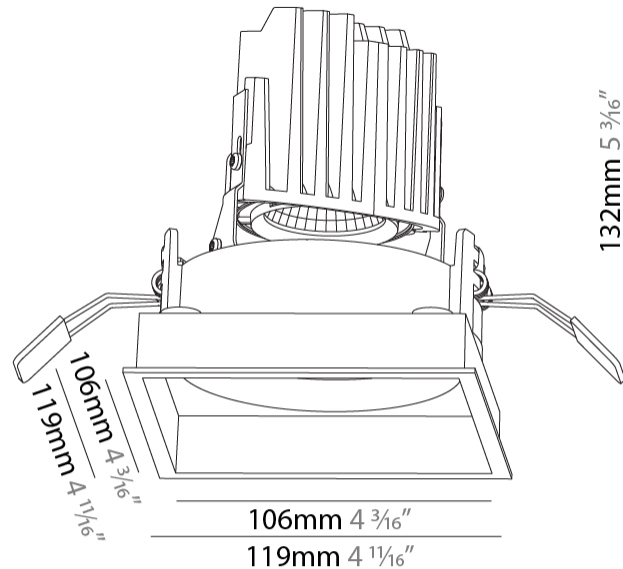

PHYSICAL

Shape: Square
Length (mm): 119
Length (in): 4 11/16
Width (mm): 119
Width (in): 4 11/16
Depth (mm): 132
Depth (in): 5 3/16
Ceiling Thickness (mm): 10 / 12.5 / 15
Ceiling Thickness (in): 3/8 or 1/2 or 9/16
Min. Recessing Depth (mm): 150
Min. Recessing Depth (in): 5 7/8
Light Distribution: Adjustable / Downlight
Weight (kg): 0.542
Weight (lbs): 1.2
Fixture Finish: SSR / BKV / CWI / CRY / HAB / UFT / ITA / RUA / FTG / MYG / LOD / PUS / FRO / FUP / KIA / POP / BLS / SPG / MEY / GOH / GUM / CHC / COM / ABZ / JAG / OBR / MOS / ROR
Fixture Material: Aluminum Die Cast
Cut-out Measurements: 114mm / 4 1/2" x 114mm / 4 1/2"

ELECTRICAL

Lamp Type: LED
Input Wattage (W): 16.5
Total Output Wattage (W): 14
Dimming: Tri-Mode (Non-Dimming and Phase Dimming (120Vac only) and 0-10V Dimming)
Driver Included: No
Driver Location: Recessed Housing
Driver Type: Constant Current - Universal
Driver Class: Class 2
Housing: See components
Input Voltage (V): 120 - 277
Constant Current (MA): 500

LED

Number of LEDs: 1
Color Temperature (°K): 2700 / 3000 / 3500 / 4000
Max. Delivered Lumen (lm): 940 / 980 / 1029 / 1050
Nominal Lumen (lm): 1386 / 1438 / 1511 / 1542
CRI: >90 CRI
Lamp Life (hrs): 50000

OPTICAL

Reflector: 20 / 40 / 60
Adjustability: Rotational 355°; Tilt 30°

RATINGS AND CERTIFICATIONS

Certified By: Certified for North American Standards
IP rating: IP20