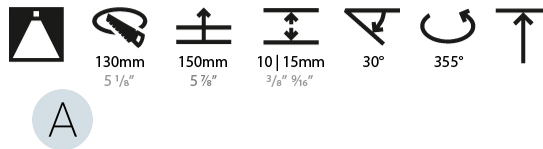

GENERAL

Series: Bioniq
 Subseries: Bioniq Round Pinhole
 Brand: Prolicht
 Division: Architectural
 Mounting Type: Recessed
 Mounting Location: Ceiling
 Subcategory: Downlight

PHYSICAL

Shape: Round
 Diameter (mm): 139
 Diameter (in): 5 1/2
 Height (mm): 126
 Height (in): 4 15/16
 Ceiling Thickness (mm): 10 / 12.5 / 15
 Ceiling Thickness (in): 3/8 or 1/2 or 9/16
 Min. Recessing Depth (mm): 140
 Min. Recessing Depth (in): 5 1/2
 Light Distribution: Adjustable / Downlight
 Weight (kg): 0.86
 Weight (lbs): 1.9
 Fixture Finish: SSR / BKV / CWI / CRY / HAB / UFT / ITA / RUA / FTG / MYG / LOD / PUS / FRO / FUP / KIA / POP / BLS / SPG / MEY / GOH / GUM / CHC / COM / ABZ / JAG / OBR / MOS / ROR
 Fixture Material: Aluminum Die Cast
 Cut-out Measurements: 130mm / 5 1/8"

LED

Number of LEDs: 1
 Color Temperature (°K): 2700 / 3000 / 3500 / 4000
 Max. Delivered Lumen (lm): 810 / 900 / 970 / 990
 Nominal Lumen (lm): 960 / 1070 / 1156 / 1180
 CRI: >90 CRI
 Lamp Life (hrs): 50000

OPTICAL

Reflector°: 10
 Adjustability: Rotational 355°; Tilt 30°

RATINGS AND CERTIFICATIONS

Certified By: Certified for North American Standards
 IP rating: IP20

PROJECT	_____
TYPE	_____
SPECIFIER	_____
QUANTITY	_____
DATE	_____