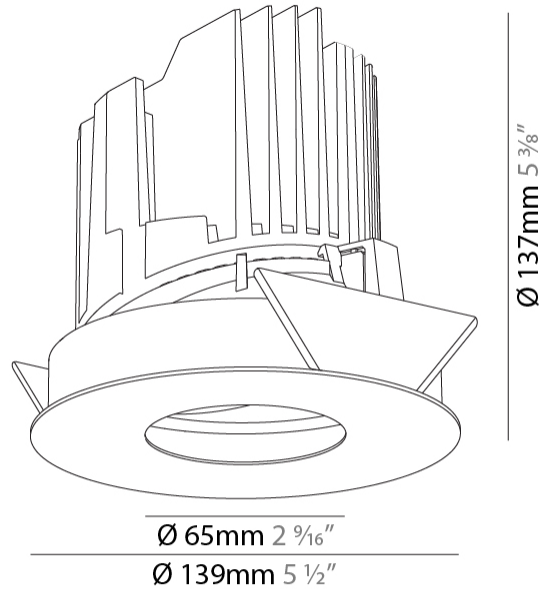

GENERAL

Series: Bioniq
 Subseries: Bioniq Round Pinhole
 Brand: Prolicht
 Division: Architectural
 Mounting Type: Recessed
 Mounting Location: Ceiling
 Subcategory: Downlight

PHYSICAL

Shape: Round
 Diameter (mm): 139
 Diameter (in): 5 1/2
 Height (mm): 126
 Height (in): 4 15/16
 Ceiling Thickness (mm): 10 / 12.5 / 15
 Ceiling Thickness (in): 3/8 or 1/2 or 9/16
 Min. Recessing Depth (mm): 140
 Min. Recessing Depth (in): 5 1/2
 Light Distribution: Adjustable / Downlight
 Weight (kg): 0.86
 Weight (lbs): 1.9
 Fixture Finish: SSR / BKV / CWI / CRY / HAB / UFT / ITA / RUA / FTG / MYG / LOD / PUS / FRO / FUP / KIA / POP / BLS / SPG / MEY / GOH / GUM / CHC / COM / ABZ / JAG / OBR / MOS / ROR
 Fixture Material: Aluminum Die Cast
 Cut-out Measurements: 130mm / 5 1/8"

LED

Number of LEDs: 1
 Color Temperature (°K): 2700 / 3000 / 3500 / 4000
 Max. Delivered Lumen (lm): 810 / 900 / 970 / 990
 Nominal Lumen (lm): 960 / 1070 / 1156 / 1180
 CRI: >90 CRI
 Lamp Life (hrs): 50000

OPTICAL

Reflector°: 10
 Adjustability: Rotational 355°; Tilt 30°

RATINGS AND CERTIFICATIONS

Certified By: Certified for North American Standards
 IP rating: IP20

PROJECT	_____
TYPE	_____
SPECIFIER	_____
QUANTITY	_____
DATE	_____