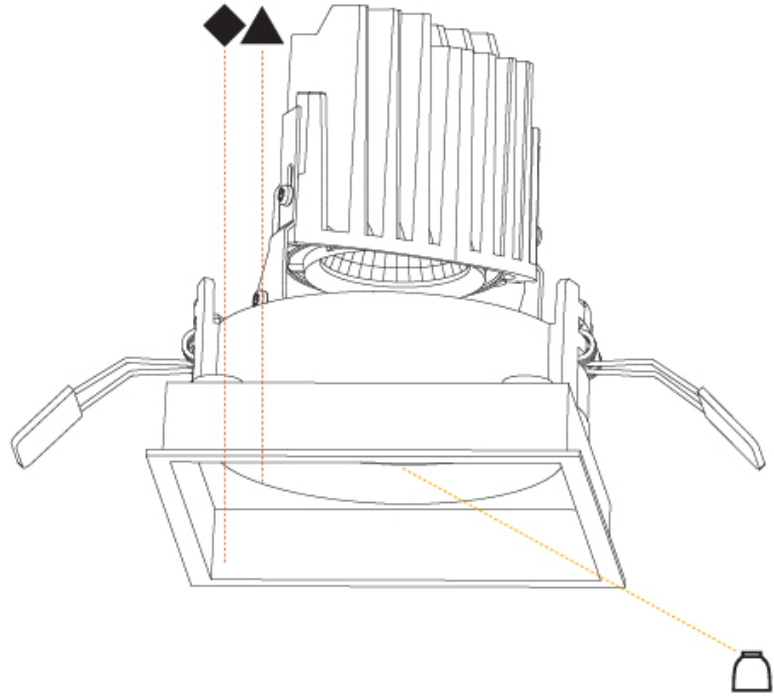

BIONIQ SQUARE DEEP RECESSED

A35368-

For Color / Finish Chart & Symbology see Appendix or product page downloadable area.

	27K	35K	30K	40K	°K
Color Temperature	2700K	3500K	3000K	4000K	
Reflector	20	40	60		
	20°	40°	60°		

ORDER-EXAMPLE: °K
L3XXXX- 02 02 30K 20
Black Black 3000K 20°