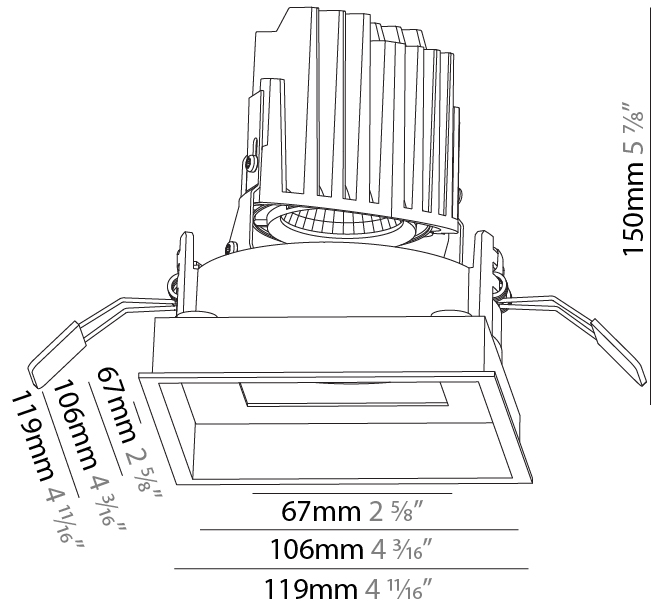

PHYSICAL

Shape: Square
Length (mm): 119
Length (in): 4 11/16
Width (mm): 119
Width (in): 4 11/16
Depth (mm): 150
Depth (in): 5 7/8
Ceiling Thickness (mm): 10 / 12.5 / 15
Ceiling Thickness (in): 3/8 or 1/2 or 9/16
Min. Recessing Depth (mm): 170
Min. Recessing Depth (in): 6 11/16
Light Distribution: Downlight
Weight (kg): 0.69
Weight (lbs): 1.5
Fixture Finish: SSR / BKV / CWI / CRY / HAB / UFT / ITA / RUA / FTG / MYG / LOD / PUS / FRO / FUP / KIA / POP / BLS / SPG / MEY / GOH / GUM / CHC / COM / ABZ / JAG / OBR / MOS / ROR
Fixture Material: Aluminum Die Cast
Cut-out Measurements: 114mm / 4 1/2" x 114mm / 4 1/2"

ELECTRICAL

Lamp Type: LED (Zhaga Standard)
Input Wattage (W): 16.5
Total Output Wattage (W): 14
Dimming: Tri-Mode (Non-Dimming and Phase Dimming (120Vac only) and 0-10V Dimming)
Driver Included: No
Driver Location: Recessed Housing
Driver Type: Constant Current - Universal
Driver Class: Class 2
Input Voltage (V): 120 - 277
Constant Current (MA): 350

LED

Number of LEDs: 1
Color Temperature (°K): 2700 / 3000 / 3500 / 4000
Max. Delivered Lumen (lm): 940 / 980 / 1029 / 1050
Nominal Lumen (lm): 1386 / 1438 / 1511 / 1542
CRI: >90 CRI
Lamp Life (hrs): 50000

OPTICAL

Reflector: 20 / 40 / 60

RATINGS AND CERTIFICATIONS

Certified By: Certified for North American Standards
IP rating: IP20