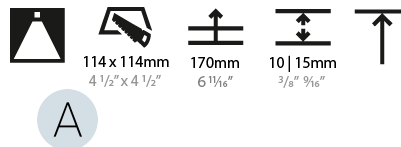

GENERAL

Series: Bioniq
Subseries: Bioniq Square Deep
Brand: Prolicht
Division: Architectural
Mounting Type: Recessed
Mounting Location: Ceiling
Subcategory: Downlight

PHYSICAL

Shape: Square
Length (mm): 119
Length (in): 4 11/16
Width (mm): 119
Width (in): 4 11/16
Depth (mm): 150
Depth (in): 5 7/8
Ceiling Thickness (mm): 10 / 12.5 / 15
Ceiling Thickness (in): 3/8 or 1/2 or 9/16
Min. Recessing Depth (mm): 170
Min. Recessing Depth (in): 6 11/16
Light Distribution: Downlight
Weight (kg): 0.592
Weight (lbs): 1.31
Fixture Finish: SSR / BKV / CWI / CRY / HAB / UFT / ITA / RUA / FTG / MYG / LOD / PUS / FRO / FUP / KIA / POP / BLS / SPG / MEY / GOH / GUM / CHC / COM / ABZ / JAG / OBR / MOS / ROR
Fixture Material: Aluminum Die Cast
Cut-out Measurements: 114mm / 4 1/2" x 114mm / 4 1/2"

ELECTRICAL

Lamp Type: LED (Zhaga Standard)
Total Output Wattage (W): 15
Dimming: Dali Dimming
Driver Included: No
Driver Location: Recessed Housing
Driver Type: Constant Current 120Vac
Housing: See components
Input Voltage (V): 120
Constant Current (MA): 350

LED

Number of LEDs: 1
Color Temperature (°K): Warm Dim
Max. Delivered Lumen (lm): 760
Nominal Lumen (lm): 1140
CRI: >90 CRI
Lamp Life (hrs): 50000

OPTICAL

Reflector: 20 / 40 / 60
Adjustability: Rotational 355°; Tilt 30°

RATINGS AND CERTIFICATIONS

Certified By: Certified for North American Standards
IP rating: IP20