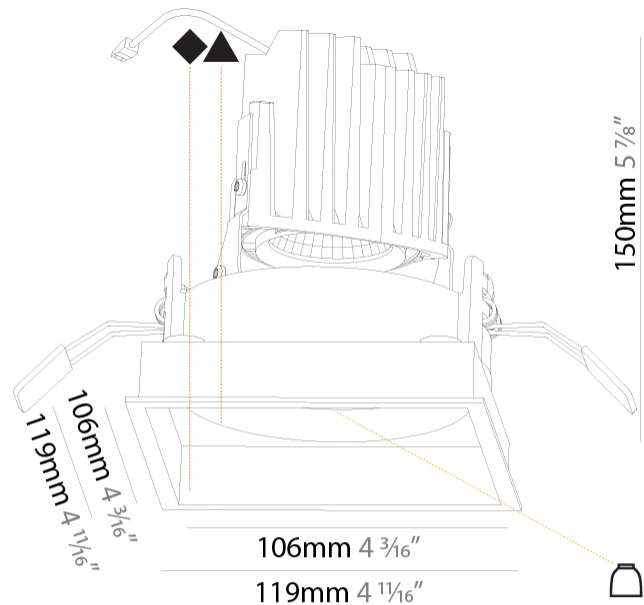

GENERAL

Series: Bioniq
Subseries: Bioniq Square Deep
Brand: Prolicht
Division: Architectural
Mounting Type: Recessed
Mounting Location: Ceiling
Subcategory: Downlight

PHYSICAL

Shape: Square
Length (mm): 119
Length (in): 4 11/16
Width (mm): 119
Width (in): 4 11/16
Depth (mm): 150
Depth (in): 5 7/8
Ceiling Thickness (mm): 10 / 12.5 / 15
Ceiling Thickness (in): 3/8 or 1/2 or 9/16
Min. Recessing Depth (mm): 170
Min. Recessing Depth (in): 6 11/16
Light Distribution: Downlight
Weight (kg): 0.626
Weight (lbs): 1.38
Fixture Finish: SSR / BKV / CWI / CRY / HAB / UFT / ITA / RUA / FTG / MYG / LOD / PUS / FRO / FUP / KIA / POP / BLS / SPG / MEY / GOH / GUM / CHC / COM / ABZ / JAG / OBR / MOS / ROR
Fixture Material: Aluminum Die Cast
Cut-out Measurements: 114mm / 4 1/2" x 114mm / 4 1/2"

ELECTRICAL

Lamp Type: LED (Zhaga Standard)
Input Wattage (W): 16.5
Total Output Wattage (W): 14
Dimming: Tri-Mode (Non-Dimming and Phase Dimming (120Vac only) and 0-10V Dimming)
Driver Included: No
Driver Location: Recessed Housing
Driver Type: Constant Current - Universal
Driver Class: Class 2
Input Voltage (V): 120 - 277
Constant Current (MA): 500

LED

Number of LEDs: 1
Color Temperature (°K): 2700 / 3000 / 3500 / 4000
Max. Delivered Lumen (lm): 940 / 980 / 1029 / 1050
Nominal Lumen (lm): 1386 / 1438 / 1511 / 1542
CRI: >90 CRI

OPTICAL

Reflector: 20 / 40 / 60

RATINGS AND CERTIFICATIONS

Certified By: Certified for North American Standards
IP rating: IP20