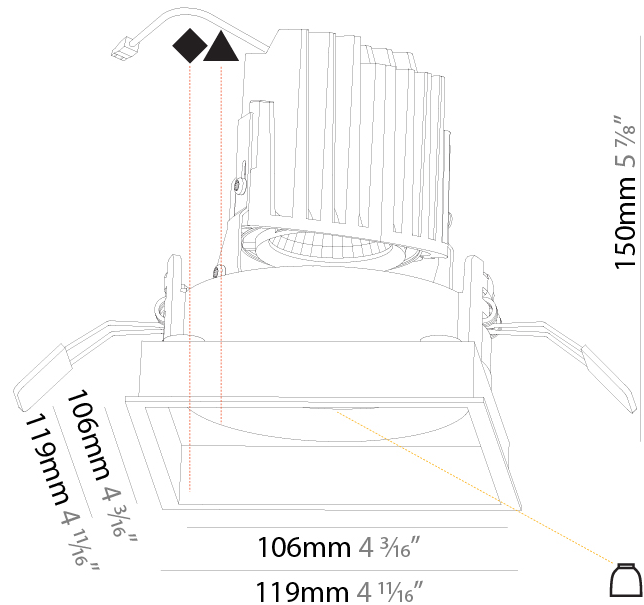

GENERAL

Series: Bioniq
Subseries: Bioniq Square Deep
Brand: Prolicht
Division: Architectural
Mounting Type: Recessed
Mounting Location: Ceiling
Subcategory: Downlight

PHYSICAL

Shape: Square
Length (mm): 119
Length (in): 4 11/16
Width (mm): 119
Width (in): 4 11/16
Depth (mm): 150
Depth (in): 5 7/8
Ceiling Thickness (mm): 10 / 12.5 / 15
Ceiling Thickness (in): 3/8 or 1/2 or 9/16
Min. Recessing Depth (mm): 170
Min. Recessing Depth (in): 6 11/16
Light Distribution: Downlight
Weight (kg): 0.592
Weight (lbs): 1.31
Fixture Finish: SSR / BKV / CWI / CRY / HAB / UFT / ITA / RUA / FTG / MYG / LOD / PUS / FRO / FUP / KIA / POP / BLS / SPG / MEY / GOH / GUM / CHC / COM / ABZ / JAG / OBR / MOS / ROR
Fixture Material: Aluminum Die Cast
Cut-out Measurements: 114mm / 4 1/2" x 114mm / 4 1/2"

ELECTRICAL

Lamp Type: LED (Zhaga Standard)
Total Output Wattage (W): 15
Dimming: Dali Dimming
Driver Included: No
Driver Location: Recessed Housing
Driver Type: Constant Current 120Vac
Housing: See components
Input Voltage (V): 120
Constant Current (MA): 350

LED

Number of LEDs: 1
Color Temperature (°K): Warm Dim
Max. Delivered Lumen (lm): 760
Nominal Lumen (lm): 1140
CRI: >90 CRI
Lamp Life (hrs): 50000

OPTICAL

Reflector: 20 / 40 / 60
Adjustability: Rotational 355°; Tilt 30°

RATINGS AND CERTIFICATIONS

Certified By: Certified for North American Standards
IP rating: IP20