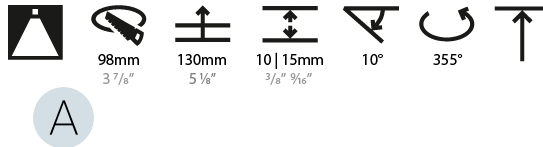

OPTICAL

Reflector°: 10
 Adjustability: Rotational 355°; Tilt 10°

RATINGS AND CERTIFICATIONS

Certified By: Certified for North American Standards
 IP rating: IP54

112mm 4 7/16"

Ø 95mm 3 3/4"

Ø 107mm 4 3/16"

BIONIQ ROUND SEMI ADJUSTABLE RECESSED