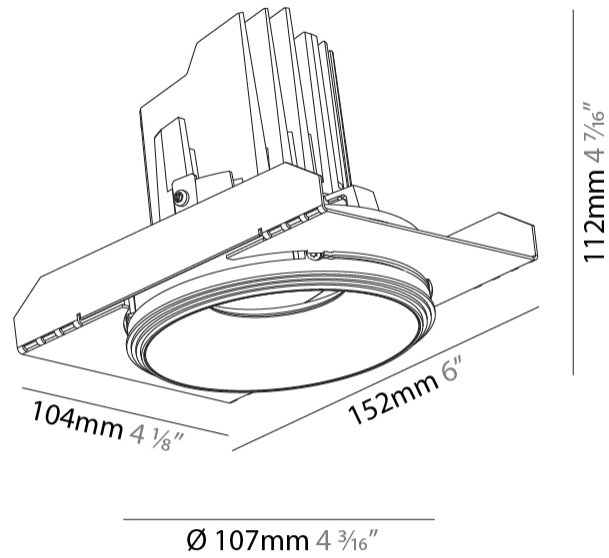

ELECTRICAL

Lamp Type: LED (Zhaga Standard)
Input Wattage (W): 13.2 / 16.5
Total Output Wattage (W): 12.1 / 14.7
Dimming: Tri-Mode (Non-Dimming and Phase Dimming (120Vac only) and 0-10V Dimming)
Driver Included: No
Driver Location: Recessed Housing
Driver Type: Constant Current - Universal
Driver Class: Class 2
Housing: See components
Input Voltage (V): 120 - 277
Constant Current (MA): 350

LED

Number of LEDs: 1
Color Temperature (°K): 2700 / 3000 / 3500 / 4000
Max. Delivered Lumen (lm): 850 / 950 / 1019 / 1040
Nominal Lumen (lm): 960 / 1070 / 1156 / 1180
CRI: >90 CRI
Efficiency (%): 88.5
Lamp Life (hrs): 50000
Upon Request: RGB-W Tunable White Special Color Temperature Special LED

OPTICAL

Reflector°: 10
Adjustability: Rotational 355°; Tilt 10°
Upon Request: Special Beam Angles

RATINGS AND CERTIFICATIONS

Zaneen Group Inc. © 2024, T 1800-388-3382, F 416-247-9319, www.zaneen.com
Certified By: Certified for North American Standards
Available for International specifications by adding "INT" at the end of the existing Model #. For assistance on 'custom' specifications, contact zteam@zaneen.com.
IP Rating: IP20
If a conflict occurs to supply the best product, we reserve the right to change specifications or materials without notice. The most recent specification sheets are found at zaneen.com