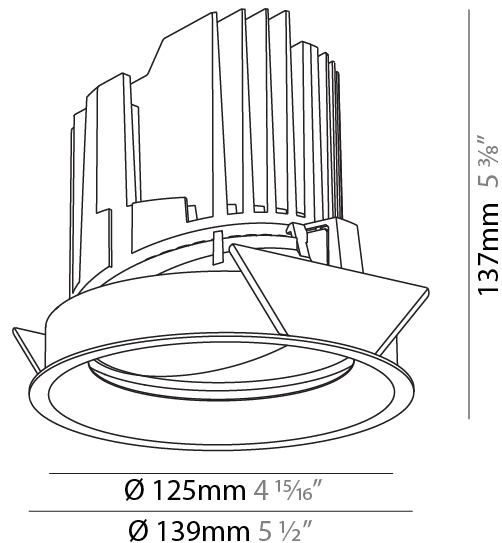

ELECTRICAL

Lamp Type: LED (Zhaga Standard)
Input Wattage (W): 28
Total Output Wattage (W): 26.4
Dimming: Tri-Mode (Non-Dimming and Phase Dimming (120Vac only) and 0-10V Dimming)
Driver Included: No
Driver Location: Recessed Housing
Driver Type: Constant Current - Universal
Driver Class: Class 2
Housing: See components
Input Voltage (V): 120 - 277
Constant Current (MA): 700

LED

Number of LEDs: 1
Color Temperature (°K): 2700 / 3000 / 3500 / 4000
Max. Delivered Lumen (lm): 2191 / 2280 / 2415 / 2164
Nominal Lumen (lm): 2909 / 3028 / 3208 / 3273
CRI: >90 CRI
Efficiency (%): 63.10%
Lamp Life (hrs): 50000

OPTICAL

Reflector°: 18 / 38
Optic°: Lens Pack - No Lens / Linear Spread Lens / Honeycomb / Spread Lens
Adjustability: Rotational 355°; Tilt 30°

RATINGS AND CERTIFICATIONS

Certified By: Certified for North American Standards
IP rating: IP20
Zaneen Group Inc. © 2024, T 1800-388-3382, F 416-247-9319, www.zaneen.com