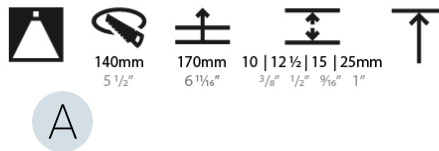

GENERAL

Series: Bioniq
 Subseries: Bioniq Round Deep
 Brand: Prolicht
 Division: Architectural
 Mounting Type: Trimless
 Mounting Location: Ceiling
 Subcategory: Downlight

PHYSICAL

Shape: Round
 Diameter (mm): 136
 Diameter (in): 5 3/8
 Height (mm): 151
 Height (in): 5 15/16
 Ceiling Thickness (mm): 10 / 12.5 / 15 / 25
 Ceiling Thickness (in): 3/8 or 1/2 or 9/16 or 1
 Min. Recessing Depth (mm): 170
 Min. Recessing Depth (in): 6 11/16
 Light Distribution: Downlight
 Weight (kg): 1.078
 Weight (lbs): 2.37
 Fixture Finish: SSR / BKV / CWI / CRY / HAB / UFT / ITA / RUA / FTG / MYG / LOD / PUS / FRO / FUP / KIA / POP / BLS / SPG / MEY / GOH / GUM / CHC / COM / ABZ / JAG / OBR / MOS / ROR
 Fixture Material: Aluminum Die Cast
 Cut-out Measurements: Ø 140mm / 5 1/2"
 Upon Request: Unique Ceiling Thickness

OPTICAL

Reflector°: 18 / 34
 Optic°: Lens Pack - No Lens / Linear Spread Lens / Honeycomb / Spread Lens
 Adjustability: Fixed
 Upon Request: Special Beam Angles

RATINGS AND CERTIFICATIONS

382, F 416-247-9319, www.zaneen.com
 Certified and tested for North American standards at the end of the existing Model #. For assistance on 'custom' specifications, contact zteam@zaneen.com.
 In a constant effort to supply the best product, we reserve the right to change specifications or materials without notice. The most recent specification sheets are found at zaneen.com
 IP rating: IP20