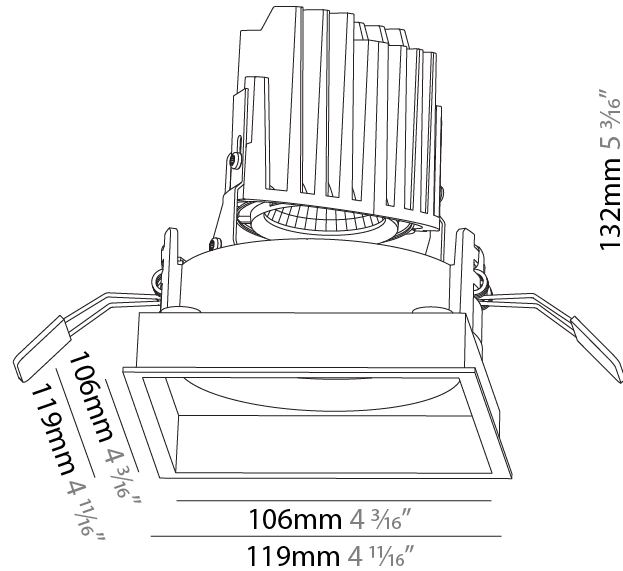

GENERAL

Series: Bioniq
Subseries: Bioniq Square Adjustable
Brand: Prolicht
Division: Architectural
Mounting Type: Recessed
Mounting Location: Ceiling
Subcategory: Downlight

PHYSICAL

Shape: Square
Length (mm): 119
Length (in): 4 ¹¹/₁₆
Width (mm): 119
Width (in): 4 ¹¹/₁₆
Depth (mm): 132
Depth (in): 5 ³/₁₆
Min. Recessing Depth (mm): 150
Min. Recessing Depth (in): 5 ⁷/₈
Light Distribution: Adjustable / Downlight
Weight (kg): 0.544
Weight (lbs): 1.2
Fixture Finish: SSR / BKV / CWI / CRY / HAB / UFT / ITA / RUA / FTG / MYG / LOD / PUS / FRO / FUP / KIA / POP / BLS / SPG / MEY / GOH / GUM / CHC / COM / ABZ / JAG / OBR / MOS / ROR
Fixture Material: Aluminum Die Cast
Cut-out Measurements: 114mm / 4 1/2" x 114mm / 4 1/2"

ELECTRICAL

Lamp Type: LED (Zhaga Standard)
Total Output Wattage (W): 15
Dimming: Dali Dimming
Driver Included: No
Driver Location: Recessed Housing
Driver Type: Constant Current - 120Vac
Housing: See components
Input Voltage (V): 120
Constant Current (MA): 350

LED

Number of LEDs: 1
Color Temperature (°K): Warm Dim
Max. Delivered Lumen (lm): 760
Nominal Lumen (lm): 1140
CRI: >90 CRI
Lamp Life (hrs): 50000

OPTICAL

Reflector°: 20 / 40 / 60
Adjustability: Rotational 355°; Tilt 30°

RATINGS AND CERTIFICATIONS

Certified By: Certified for North American Standards
IP rating: IP20