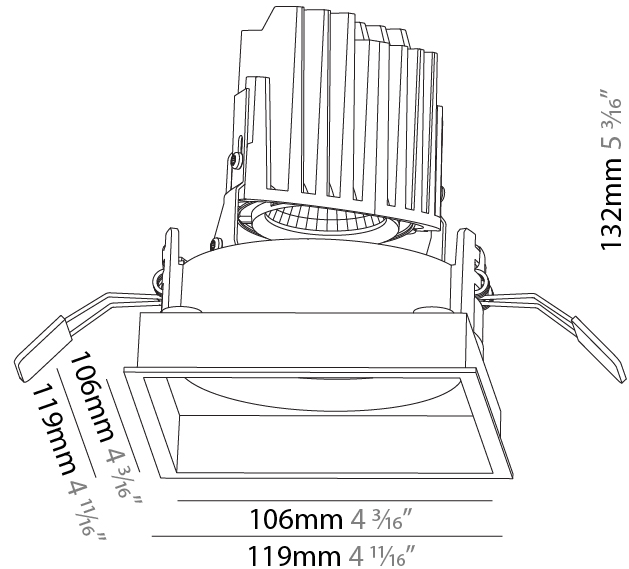

PHYSICAL

Shape: Square
Length (mm): 119
Length (in): 4 11/16
Width (mm): 119
Width (in): 4 11/16
Depth (mm): 132
Depth (in): 5 3/16
Ceiling Thickness (mm): 10 / 12.5 / 15
Ceiling Thickness (in): 3/8 or 1/2 or 9/16
Min. Recessing Depth (mm): 200
Min. Recessing Depth (in): 7 7/8
Light Distribution: Adjustable / Downlight
Weight (kg): 0.544
Weight (lbs): 1.2
Fixture Finish: SSR / BKV / CWI / CRY / HAB / UFT / ITA / RUA / FTG / MYG / LOD / PUS / FRO / FUP / KIA / POP / BLS / SPG / MEY / GOH / GUM / CHC / COM / ABZ / JAG / OBR / MOS / ROR
Fixture Material: Aluminum Die Cast
Cut-out Measurements: 114mm / 4 1/2" x 114mm / 4 1/2"

ELECTRICAL

Lamp Type: LED (Zhaga Standard)
Input Wattage (W): 13.2 / 16.5
Total Output Wattage (W): 12 / 14
Dimming: Tri-Mode (Non-Dimming and Phase Dimming (120Vac only) and 0-10V Dimming)
Driver Included: No
Driver Location: Recessed Housing
Driver Type: Constant Current - Universal
Driver Class: Class 2
Housing: See components
Input Voltage (V): 120 - 277
Constant Current (MA): 350

LED

Number of LEDs: 1
Color Temperature (°K): 2700 / 3000 / 3500 / 4000
Max. Delivered Lumen (lm): 850 / 950 / 1019 / 1040
Nominal Lumen (lm): 960 / 1070 / 1156 / 1180
CRI: >90 CRI
Lamp Life (hrs): 50000

OPTICAL

Reflector°: 10
Adjustability: Rotational 355°; Tilt 30°

RATINGS AND CERTIFICATIONS

Certified By: Certified for North American Standards
IP rating: IP20