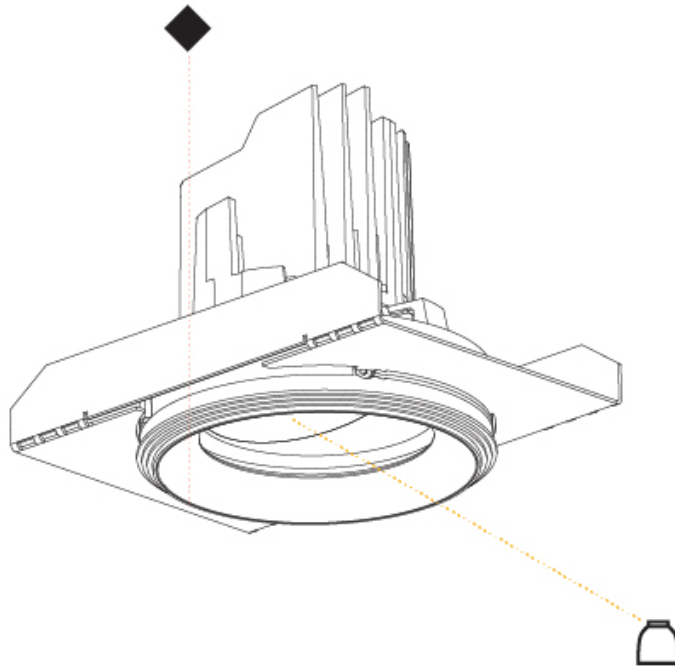

BIONIQ ROUND SEMI ADJUSTABLE TRIMLESS

A35529-

PROJECT

TYPE

SPECIFIER

QUANTITY

DATE