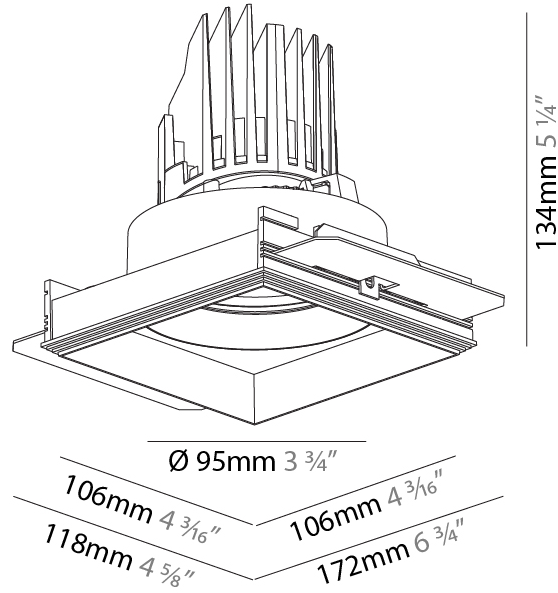

ELECTRICAL

Lamp Type: LED (Zhaga Standard)
Input Wattage (W): 16.5
Total Output Wattage (W): 14.7
Dimming: Dali Dimming
Driver Included: No
Driver Location: Recessed Housing
Driver Type: Constant Current - 120Vac
Driver Class: Class 2
Housing: See Components
Input Voltage (V): 120
Constant Current (MA): 350

LED

Number of LEDs: 1
Max. Delivered Lumen (lm): 770
Nominal Lumen (lm): 1140
CRI: >90 CRI
Lamp Life (hrs): 50000
Upon Request: RGB-W Tunable White Special Color Temperature Special LED

OPTICAL

Reflector*: 20 / 40 / 60
Adjustability: Rotational 355°; Tilt 30°
Upon Request: Special Beam Angles

RATINGS AND CERTIFICATIONS

For international specifications by adding 'INT' at the end of the existing Model #. For assistance on 'custom' specifications, contact zteam@zaneen.com. In a constant effort to supply the best product, we reserve the right to change specifications or materials without notice. The most recent specification sheets are found at zaneen.com