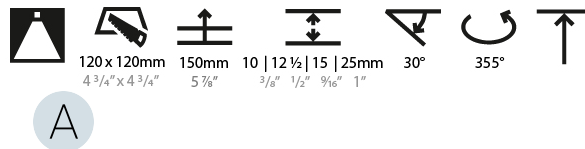

ELECTRICAL

Lamp Type: LED (Zhaga Standard)
Input Wattage (W): 16.5
Total Output Wattage (W): 14.7
Dimming: Dali Dimming
Driver Included: No
Driver Location: Recessed Housing
Driver Type: Constant Current - 120Vac
Driver Class: Class 2
Housing: See Components
Input Voltage (V): 120
Constant Current (MA): 350

LED

Number of LEDs: 1
Max. Delivered Lumen (lm): 770
Nominal Lumen (lm): 1140
CRI: >90 CRI
Lamp Life (hrs): 50000
Upon Request: RGB-W Tunable White Special Color Temperature Special LED

OPTICAL

Reflector*: 20 / 40 / 60
Adjustability: Rotational 355°; Tilt 30°
Upon Request: Special Beam Angles

RATINGS AND CERTIFICATIONS

For international specifications by adding 'INT' at the end of the existing Model #. For assistance on 'custom' specifications, contact zteam@zaneen.com. In a constant effort to supply the best product, we reserve the right to change specifications or materials without notice. The most recent specification sheets are found at zaneen.com