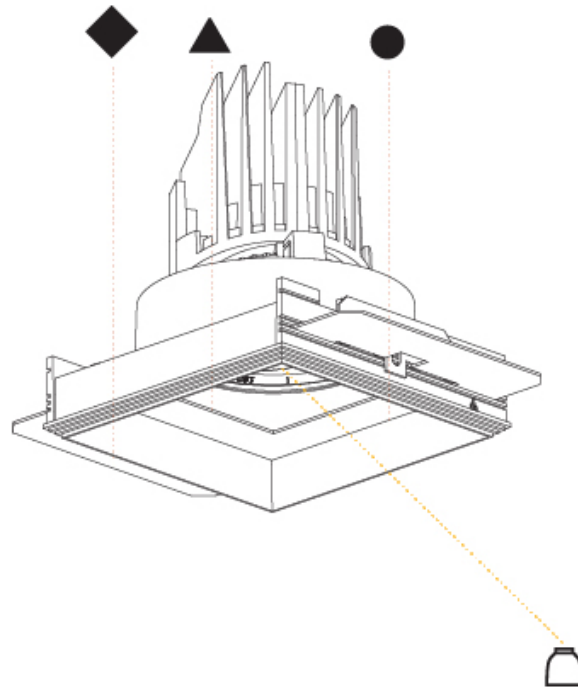

BIONIQ SQUARE ADJUSTABLE COMFORT TRIMLESS

A35531-

PROJECT

TYPE

SPECIFIER

QUANTITY

DATE