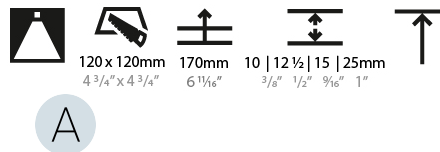

PHYSICAL

Shape: Square
Length (mm): 106
Length (in): 4 ³/₁₆
Width (mm): 106
Width (in): 4 ³/₁₆
Height (mm): 150
Height (in): 5 ⁷/₈
Ceiling Thickness (mm): 10 / 12.5 / 15 / 25
Ceiling Thickness (in): 3/8 or 1/2 or 9/16 or 1
Min. Recessing Depth (mm): 170
Min. Recessing Depth (in): 6 ¹¹/₁₆
Light Distribution: Downlight
Weight (kg): 0.769
Weight (lbs): 1.69
Fixture Finish: SSR / BKV / CWI / CRY / HAB / LAG / UFT / ITA / RUA / RUR / MIC / FTG / MYG / TWT / LOD / PUS / FRO / FUP / KIA / POP / BLS / SPG / MEY / GOH / GUM / CHC / COM / ABZ / JAG / OBR / MOS / ROR
Fixture Material: Aluminum Die Cast
Cut-out Measurements: 120mm / 4 3/4" x 120mm / 4 3/4"
Upon Request: Unique Ceiling Thickness

ELECTRICAL

Lamp Type: LED (Zhaga Standard)
Input Wattage (W): 16.5
Total Output Wattage (W): 14.7
Dimming: Dali Dimming
Driver Included: No
Driver Location: Recessed Housing
Driver Type: Constant Current - 120Vac
Driver Class: Class 2
Housing: See Components
Input Voltage (V): 120
Constant Current (MA): 350

LED

Number of LEDs: 1
Max. Delivered Lumen (lm): 770
Nominal Lumen (lm): 1140
CRI: >90 CRI
Lamp Life (hrs): 50000
Upon Request: RGB-W Tunable White Special Color Temperature Special LED

OPTICAL

Reflector^o: 20 / 40 / 60
Upon Request: Special Beam Angles

RATINGS AND CERTIFICATIONS

Certified By: Certified for North American Standards

IP rating: IP20
Zaneen Company Inc. © 2024, T 1800-388-3382, F 416-247-9319, www.zaneen.com

PROJECT
TYPE
SPECIFIER
QUANTITY
DATE