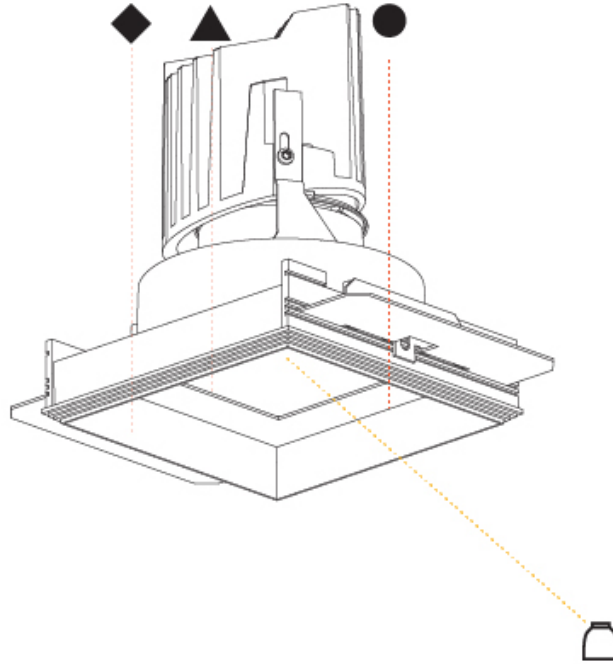

BIONIQ SQUARE DEEP COMFORT TRIMLESS

A35533-

PROJECT _____

TYPE _____

SPECIFIER _____

QUANTITY _____

DATE _____