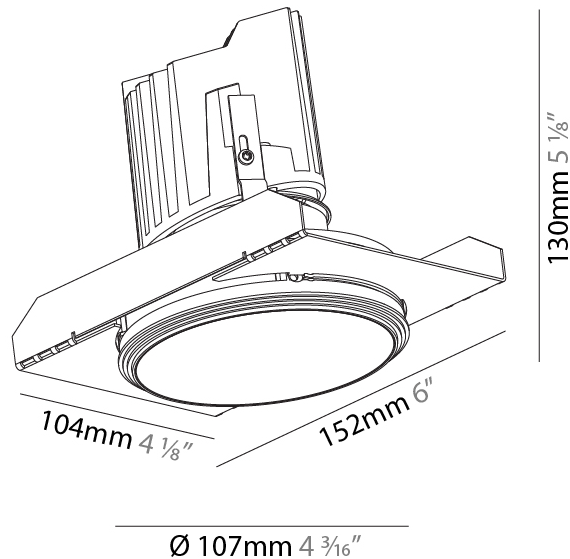

PHYSICAL

Shape: Round
Diameter (mm): 107
Diameter (in): 4 3/16
Height (mm): 130
Height (in): 5 1/8
Ceiling Thickness (mm): 10 / 12.5 / 15 / 25
Ceiling Thickness (in): 3/8 or 1/2 or 9/16 or 1
Min. Recessing Depth (mm): 150
Min. Recessing Depth (in): 5 7/8
Light Distribution: Downlight
Weight (kg): 0.646
Weight (lbs): 1.42
Fixture Finish: SSR / BKV / CWI / CRY / HAB / LAG / UFT / ITA / RUA / RUR / MIC / FTG / MYG / TWT / LOD / PUS / FRO / FUP / KIA / POP / BLS / SPG / MEY / GOH / GUM / CHC / COM / ABZ / JAG / OBR / MOS / ROR
Fixture Material: Aluminum Die Cast
Cut-out Measurements: Ø 111mm / 4 3/8"
Upon Request: Unique Ceiling Thickness

ELECTRICAL

Lamp Type: LED (Zhaga Standard)
Input Wattage (W): 15
Total Output Wattage (W): 14.7
Dimming: Dali Dimming
Driver Included: No
Driver Location: Recessed Housing
Driver Type: Constant Current - 120Vac
Driver Class: Class 2
Housing: See components
Input Voltage (V): 120
Constant Current (MA): 350

LED

Number of LEDs: 1
Color Temperature (°K): Warm Dim
Max. Delivered Lumen (lm): 766
Nominal Lumen (lm): 1140
CRI: >90 CRI
Lamp Life (hrs): 50000
Upon Request: RGB-W Tunable White Special Color Temperature Special LED

OPTICAL

Reflector°: 18 / 42 / 60
Optic°: Lens Pack - No Lens / Linear Spread Lens / Honeycomb / Spread Lens
Upon Request: Special Beam Angles

RATINGS AND CERTIFICATIONS