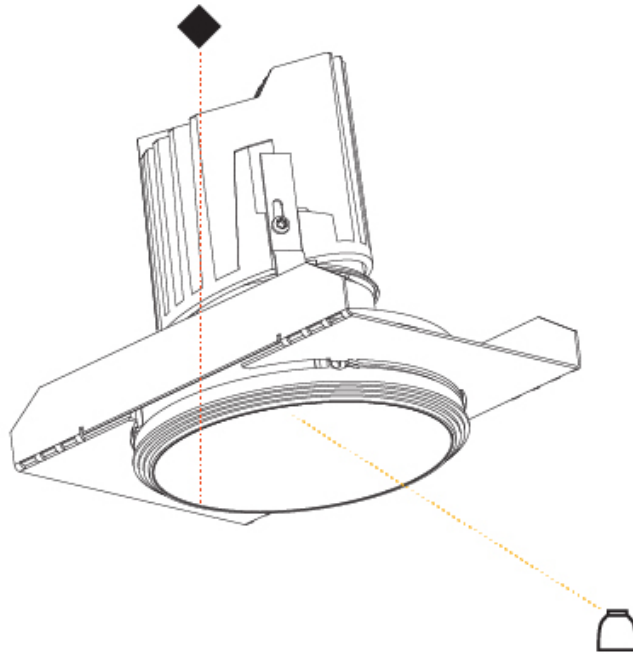

BIONIQ ROUND SEMI ADJUSTABLE TRIMLESS

A35528-

PROJECT

TYPE

SPECIFIER

QUANTITY

DATE