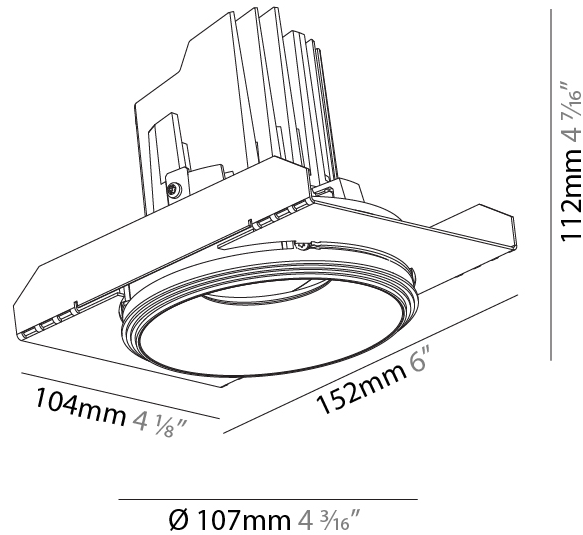

GENERAL

Series: Bioniq
 Subseries: Bioniq Round Semi Adjustable
 Brand: Prolicht
 Division: Architectural
 Mounting Type: Trimless
 Mounting Location: Ceiling
 Subcategory: Downlight

PHYSICAL

Shape: Round
 Diameter (mm): 107
 Diameter (in): 4 3/16
 Height (mm): 112
 Height (in): 4 7/16
 Ceiling Thickness (mm): 10 / 12.5 / 15 / 25
 Ceiling Thickness (in): 3/8 or 1/2 or 9/16 or 1
 Min. Recessing Depth (mm): 130
 Min. Recessing Depth (in): 5 1/8
 Light Distribution: Adjustable / Downlight
 Weight (kg): 0.609
 Weight (lbs): 1.34
 Fixture Finish: SSR / BKV / CWI / CRY / HAB / LAG / UFT / ITA / RUA / RUR / MIC / FTG / MYG / TWT / LOD / PUS / FRO / FUP / KIA / POP / BLS / SPG / MEY / GOH / GUM / CHC / COM / ABZ / JAG / OBR / MOS / ROR
 Fixture Material: Aluminum Die Cast
 Cut-out Measurements: Ø 111mm / 4 3/8"
 Upon Request: Unique Ceiling Thickness

RATINGS AND CERTIFICATIONS

Certified By: Certified for North American Standards
 IP rating: IP20

	111mm 4 3/16"	130mm 5 1/8"	10 12 1/2 15 25mm 3/8" 1/2" 9/16" 1"	10°	355°	
A						

BIONIQ ROUND SEMI ADJUSTABLE TRIMLESS