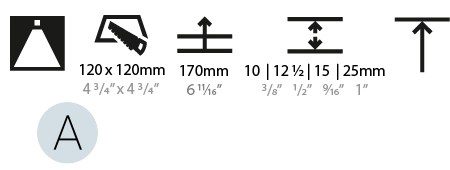

Fixture Finish: SSR / BKV / CWI / CRY / HAB / LAG / UFT / ITA / RUA / RUR / MIC / FTG / MYG / TWT / LOD / PUS / FRO / FUP / KIA / POP / BLS / SPG / MEY / GOH / GUM / CHC / COM / ABZ / JAG / OBR / MOS / ROR

Fixture Material: Aluminum Die Cast
Cut-out Measurements: 120mm / 4 3/4" x 120mm / 4 3/4"
Upon Request: Unique Ceiling Thickness

ELECTRICAL

Lamp Type: LED (Zhaga Standard)
Input Wattage (W): 16.5
Total Output Wattage (W): 14.7
Dimming: Dali Dimming
Driver Included: No
Driver Location: Recessed Housing
Driver Type: Constant Current - 120Vac
Driver Class: Class 2
Housing: See Components
Input Voltage (V): 120
Constant Current (MA): 350

LED

Number of LEDs: 1
Color Temperature (°K): Warm Dim
Max. Delivered Lumen (lm): 770
Nominal Lumen (lm): 1140
CRI: >90 CRI
Lamp Life (hrs): 50000
Upon Request: RGB-W Tunable White Special Color Temperature Special LED

OPTICAL

Reflector: 20 / 40 / 60
Upon Request: Special Beam Angles

RATINGS AND CERTIFICATIONS

Zaneen Group, Inc. 1600 988-3382, F 416-247-9319, www.zaneen.com

Certified By: Certified for North American Standards
In a constant effort to supply the best product, we reserve the right to change specifications or materials without notice. The most recent specification sheets are found at zaneen.com

PROJECT
TYPE
SPECIFIER
QUANTITY
DATE