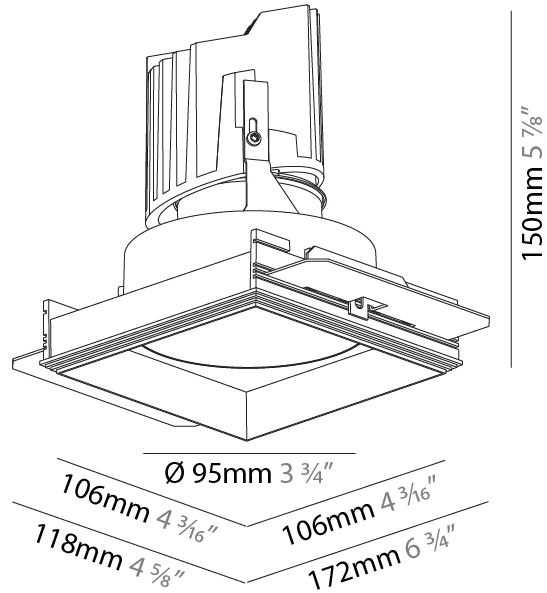

Fixture Finish: SSR / BKV / CWI / CRY / HAB / LAG / UFT / ITA / RUA / RUR / MIC / FTG / MYG / TWT / LOD / PUS / FRO / FUP / KIA / POP / BLS / SPG / MEY / GOH / GUM / CHC / COM / ABZ / JAG / OBR / MOS / ROR

Fixture Material: Aluminum Die Cast
Cut-out Measurements: 120mm / 4 3/4" x 120mm / 4 3/4"
Upon Request: Unique Ceiling Thickness

ELECTRICAL

Lamp Type: LED (Zhaga Standard)
Input Wattage (W): 16.5
Total Output Wattage (W): 14.7
Dimming: Dali Dimming
Driver Included: No
Driver Location: Recessed Housing
Driver Type: Constant Current - 120Vac
Driver Class: Class 2
Housing: See Components
Input Voltage (V): 120
Constant Current (MA): 350

LED

Number of LEDs: 1
Color Temperature (°K): Warm Dim
Max. Delivered Lumen (lm): 770
Nominal Lumen (lm): 1140
CRI: >90 CRI
Lamp Life (hrs): 50000
Upon Request: RGB-W Tunable White Special Color Temperature Special LED

OPTICAL

Reflector: 20 / 40 / 60
Upon Request: Special Beam Angles

RATINGS AND CERTIFICATIONS

Zaneen Group, Inc. 1600 988-3382, F 416-247-9319, www.zaneen.com

Certified By: Certified for North American Standards
In a constant effort to supply the best product, we reserve the right to change specifications or materials without notice. The most recent specification sheets are found at zaneen.com

PROJECT
TYPE
SPECIFIER
QUANTITY
DATE