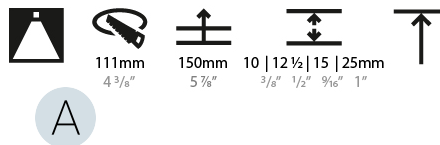

PHYSICAL

Shape: Round
Diameter (mm): 107
Diameter (in): 4 3/16
Height (mm): 130
Height (in): 5 1/8
Ceiling Thickness (mm): 10 / 12.5 / 15 / 25
Ceiling Thickness (in): 3/8 or 1/2 or 9/16 or 1
Min. Recessing Depth (mm): 150
Min. Recessing Depth (in): 5 7/8
Light Distribution: Downlight
Weight (kg): 0.646
Weight (lbs): 1.42
Fixture Finish: SSR / BKV / CWI / CRY / HAB / LAG / UFT / ITA / RUA / RUR / MIC / FTG / MYG / TWT / LOD / PUS / FRO / FUP / KIA / POP / BLS / SPG / MEY / GOH / GUM / CHC / COM / ABZ / JAG / OBR / MOS / ROR
Fixture Material: Aluminum Die Cast
Cut-out Measurements: Ø 111mm / 4 3/8"
Upon Request: Unique Ceiling Thickness

ELECTRICAL

Lamp Type: LED (Zhaga Standard)
Input Wattage (W): 15
Total Output Wattage (W): 14.7
Dimming: Dali Dimming
Driver Included: No
Driver Location: Recessed Housing
Driver Type: Constant Current - 120Vac
Driver Class: Class 2
Housing: See components
Input Voltage (V): 120
Constant Current (MA): 350

LED

Number of LEDs: 1
Color Temperature (°K): Warm Dim
Max. Delivered Lumen (lm): 766
Nominal Lumen (lm): 1140
CRI: >90 CRI
Lamp Life (hrs): 50000
Upon Request: RGB-W Tunable White Special Color Temperature Special LED

OPTICAL

Reflector°: 18 / 42 / 60
Optic°: Lens Pack - No Lens / Linear Spread Lens / Honeycomb / Spread Lens
Upon Request: Special Beam Angles

RATINGS AND CERTIFICATIONS