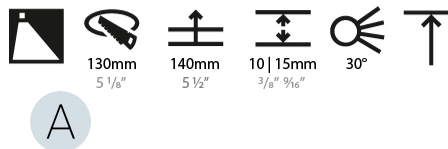

OPTICAL

Reflector°: 10
 Adjustability: Fixed

RATINGS AND CERTIFICATIONS

Certified By: Certified for North American Standards
 IP rating: IP20

126mm 4 15/16"

Ø 125mm 4 15/16"

Ø 139mm 5 1/2"

BIONIQ ROUND WALLWASH RECESSED