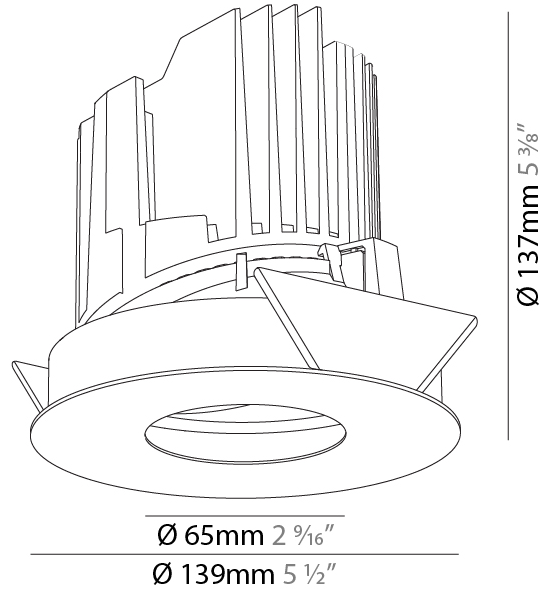

GENERAL

Series: Bioniq
 Subseries: Bioniq Round Pinhole
 Brand: Prolight
 Division: Architectural
 Mounting Type: Recessed
 Mounting Location: Ceiling
 Subcategory: Downlight

PHYSICAL

Shape: Round
 Diameter (mm): 139
 Diameter (in): 5 1/2
 Height (mm): 126
 Height (in): 4 15/16
 Ceiling Thickness (mm): 10 / 12.5 / 15
 Ceiling Thickness (in): 3/8 or 1/2 or 9/16
 Min. Recessing Depth (mm): 140
 Min. Recessing Depth (in): 5 1/2
 Light Distribution: Adjustable / Downlight
 Weight (kg): 0.86
 Weight (lbs): 1.9
 Fixture Finish: SSR / BKV / CWI / CRY / HAB / LAG / UFT / ITA / RUA / RUR / MIC / FTG / MYG / TWT / LOD / PUS / FRO / FUP / KIA / POP / BLS / SPG / MEY / GOH / GUM / CHC / COM / ABZ / JAG / OBR / MOS / ROR
 Fixture Material: Aluminum Die Cast
 Cut-out Measurements: 130mm / 5 1/8"

OPTICAL

Reflector°: 10
 Adjustability: Rotational 355°; Tilt 30°

RATINGS AND CERTIFICATIONS

Certified By: Certified for North American Standards
 IP rating: IP20

PROJECT	_____
TYPE	_____
SPECIFIER	_____
QUANTITY	_____
DATE	_____