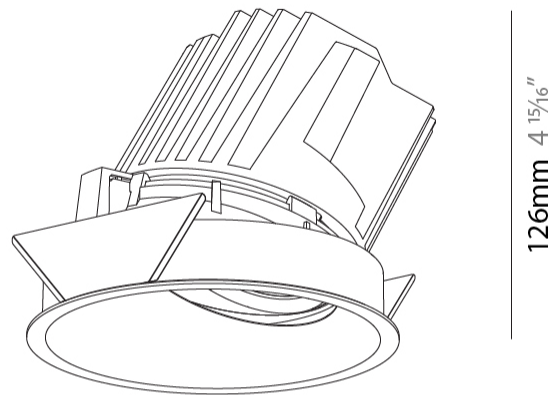

GENERAL

Series: Bioniq
 Subseries: Bioniq Round Wallwash
 Brand: Prolicht
 Division: Architectural
 Mounting Type: Recessed
 Mounting Location: Ceiling
 Subcategory: Wallwash

PHYSICAL

Shape: Round
 Diameter (mm): 139
 Diameter (in): 5 1/2
 Height (mm): 126
 Height (in): 4 15/16
 Ceiling Thickness (mm): 10 / 12.5 / 15
 Ceiling Thickness (in): 3/8 or 1/2 or 9/16
 Min. Recessing Depth (mm): 140
 Min. Recessing Depth (in): 5 1/2
 Light Distribution: Adjustable / Asymmetric
 Weight (kg): 0.811
 Weight (lbs): 1.79
 Fixture Finish: SSR / BKV / CWI / CRY / HAB / LAG / UFT / ITA / RUA / RUR / MIC / FTG / MYG / TWT / LOD / PUS / FRO / FUP / KIA / POP / BLS / SPG / MEY / GOH / GUM / CHC / COM / ABZ / JAG / OBR / MOS / ROR
 Fixture Material: Aluminum Die Cast
 Cut-out Measurements: 130mm / 5 1/8"

OPTICAL

Reflector°: 10
 Adjustability: Fixed

RATINGS AND CERTIFICATIONS

Certified By: Certified for North American Standards
 IP rating: IP20

126mm 4 15/16"

Ø 125mm 4 15/16"

Ø 139mm 5 1/2"

BIONIQ ROUND WALLWASH RECESSED