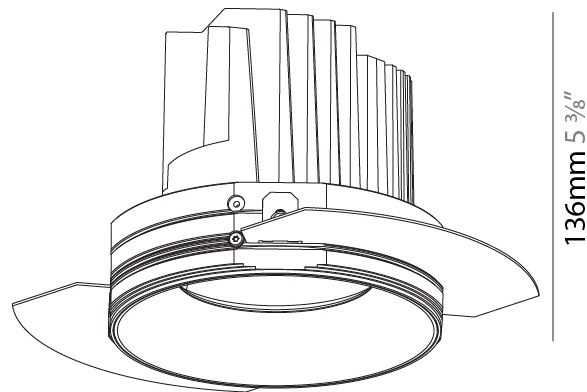

GENERAL

Series: Bioniq
Subseries: Bioniq Round Semi Adjustable
Brand: Prolicht
Division: Architectural
Mounting Type: Trimless
Mounting Location: Ceiling
Subcategory: Downlight

PHYSICAL

Shape: Round
Diameter (mm): 125
Diameter (in): 4 ¹⁵/₁₆
Height (mm): 136
Height (in): 5 ³/₈
Ceiling Thickness (mm): 10 / 12.5 / 15 / 25
Ceiling Thickness (in): 3/8 or 1/2 or 9/16 or 1
Min. Recessing Depth (mm): 150
Min. Recessing Depth (in): 5 ⁷/₈
Light Distribution: Adjustable / Downlight
Fixture Finish: SSR / BKV / CWI / CRY / HAB / UFT / ITA / RUA / FTG / MYG / LOD / PUS / FRO / FUP / KIA / POP / BLS / SPG / MEY / GOH / GUM / CHC / COM / ABZ / JAG / OBR / MOS / ROR
Fixture Material: Aluminum Die Cast

ELECTRICAL

Lamp Type: LED (Zhaga Standard)
Input Wattage (W): 27.6
Total Output Wattage (W): 25.10
Driver Included: No
Driver Location: Recessed Housing
Input Voltage (V): 120 - 277
Constant Current (MA): 700mA

LED

Number of LEDs: 1
Color Temperature (°K): 2700 / 3000 / 3500 / 4000
Max. Delivered Lumen (lm): 2030 / 2080 / 2186 / 2230
Nominal Lumen (lm): 3210 / 3290 / 3459 / 3530
Efficiency (%): 63.1/61.5/63.2%
Lamp Life (hrs): 50000

OPTICAL

Reflector°: 10, 16, 36

RATINGS AND CERTIFICATIONS

Certified By: Certified for North American Standards
IP rating: IP20

136mm 5 3/8"

Ø 136mm 5 3/8"

140mm 5 1/2"	150mm 5 7/8"	10 | 12 1/2 | 15 | 25mm 3/8" | 1/2" | 9/16" | 1"	10°	355°		
A