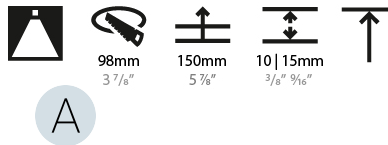

GENERAL

Series: Bioniq
Subseries: Bioniq Round Deep
Brand: Prolicht
Division: Architectural
Mounting Type: Recessed
Mounting Location: Ceiling
Subcategory: Downlight

PHYSICAL

Shape: Round
Diameter (mm): 107
Diameter (in): 4 3/16
Height (mm): 130
Height (in): 5 1/8
Ceiling Thickness (mm): 10 / 12.5 / 15
Ceiling Thickness (in): 3/8 or 1/2 or 9/16
Min. Recessing Depth (mm): 150
Min. Recessing Depth (in): 5 7/8
Light Distribution: Downlight
Weight (kg): 0.506
Weight (lbs): 1.12
Fixture Finish: SSR / BKV / CWI / CRY / HAB / UFT / ITA / RUA / FTG / MYG / LOD / PUS / FRO / FUP / KIA / POP / BLS / SPG / MEY / GOH / GUM / CHC / COM / ABZ / JAG / OBR / MOS / ROR
Fixture Material: Aluminum Die Cast
Cut-out Measurements: 98mm / 3 7/8"

ELECTRICAL

Lamp Type: LED (Zhaga Standard)
Total Output Wattage (W): 15
Dimming: Dali Dimming
Driver Included: No
Driver Location: Recessed Housing
Driver Type: Constant Current - 120Vac
Housing: See components
Input Voltage (V): 120
Constant Current (MA): 350

LED

Number of LEDs: 1
Color Temperature (°K): Warm Dim
Max. Delivered Lumen (lm): 760
Nominal Lumen (lm): 1140
CRI: >90 CRI

OPTICAL

Reflector: 20 / 40 / 60

RATINGS AND CERTIFICATIONS

Certified By: Certified for North American Standards
IP rating: IP20