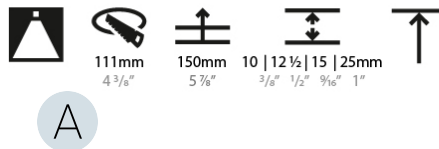

LED

Number of LEDs: 1
 Color Temperature (°K): 2700 / 3000 / 3500 / 4000
 Max. Delivered Lumen (lm): 876 / 909 / 955 / 974
 Nominal Lumen (lm): 1304 / 1352 / 1421 / 1450
 CRI: >90 CRI
 Efficiency (%): 87.9 / 88.4 / 87.9
 Lamp Life (hrs): 50000
 Upon Request: RGB-W Tunable White Special Color Temperature Special LED

OPTICAL

Reflector°: 18 / 42 / 60
 Optic°: Lens Pack - No Lens / Linear Spread Lens / Honeycomb / Spread Lens
 Upon Request: Special Beam Angles

RATINGS AND CERTIFICATIONS

382, F 416-247-9319, www.zaneen.com
 Certified by Intertek for North American Standards at the end of the existing Model #. For assistance on 'custom' specifications, contact zteam@zaneen.com.
 In a constant effort to supply the best product, we reserve the right to change specifications or materials without notice. The most recent specification sheets are found at zaneen.com
 IP rating: IP20