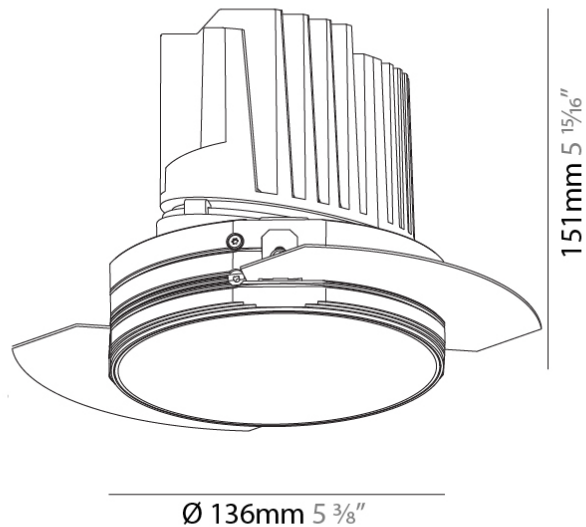

ELECTRICAL

Lamp Type: LED (Zhaga Standard)
Input Wattage (W): 28
Total Output Wattage (W): 26.4
Dimming: Tri-Mode (Non-Dimming and Phase Dimming (120Vac only) and 0-10V Dimming)
Driver Included: No
Driver Location: Recessed Housing
Driver Type: Constant Current - Universal
Driver Class: Class 2
Housing: See components
Input Voltage (V): 120 - 277
Constant Current (MA): 700

LED

Number of LEDs: 1
Color Temperature (°K): 2700 / 3000 / 3500 / 4000
Max. Delivered Lumen (lm): 2156 / 2244 / 2377 / 2425
Nominal Lumen (lm): 2909 / 3028 / 3208 / 2373
CRI: >90 CRI
Lamp Life (hrs): 50000
Upon Request: RGB-W Tunable White Special Color Temperature Special LED

OPTICAL

Reflector°: 18 / 34
Optic: Lens Pack - No Lens / Linear Spread Lens / Honeycomb / Spread Lens
Adjustability: Fixed
Upon Request: Special Beam Angles

RATINGS AND CERTIFICATIONS

382, F 416-247-9319, www.zaneen.com
Certified and Compliant for North American Standards at the end of the existing Model #. For assistance on 'custom' specifications, contact zteam@zaneen.com.
In a constant effort to supply the best product, we reserve the right to change specifications or materials without notice. The most recent specification sheets are found at zaneen.com
IP rating: IP20