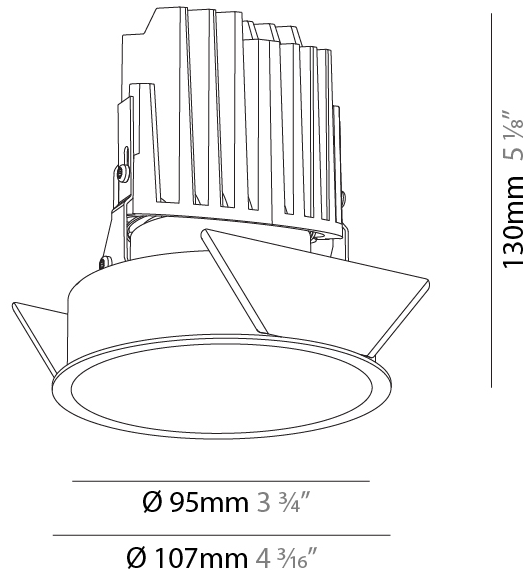

GENERAL

Series: Bioniq
Subseries: Bioniq Round Deep
Brand: Prolicht
Division: Architectural
Mounting Type: Recessed
Mounting Location: Ceiling
Subcategory: Downlight

PHYSICAL

Shape: Round
Diameter (mm): 107
Diameter (in): 4 3/16
Height (mm): 130
Height (in): 5 1/8
Ceiling Thickness (mm): 10 / 12.5 / 15
Ceiling Thickness (in): 3/8 or 1/2 or 9/16
Min. Recessing Depth (mm): 150
Min. Recessing Depth (in): 5 7/8
Light Distribution: Downlight
Weight (kg): 0.506
Weight (lbs): 1.12
Fixture Finish: SSR / BKV / CWI / CRY / HAB / UFT / ITA / RUA / FTG / MYG / LOD / PUS / FRO / FUP / KIA / POP / BLS / SPG / MEY / GOH / GUM / CHC / COM / ABZ / JAG / OBR / MOS / ROR
Fixture Material: Aluminum Die Cast
Cut-out Measurements: 98mm / 3 7/8"

ELECTRICAL

Lamp Type: LED (Zhaga Standard)
Total Output Wattage (W): 15
Dimming: Dali Dimming
Driver Included: No
Driver Location: Recessed Housing
Driver Type: Constant Current - 120Vac
Housing: See components
Input Voltage (V): 120
Constant Current (MA): 350

LED

Number of LEDs: 1
Color Temperature (°K): Warm Dim
Max. Delivered Lumen (lm): 760
Nominal Lumen (lm): 1140
CRI: >90 CRI

OPTICAL

Reflector: 20 / 40 / 60

RATINGS AND CERTIFICATIONS

Certified By: Certified for North American Standards
IP rating: IP20