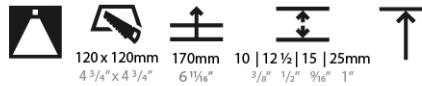

PHYSICAL

Shape: Square
Diameter (mm): 95
Diameter (in): 3 3/4
Length (mm): 106
Length (in): 4 3/16
Width (mm): 106
Width (in): 4 3/16
Depth (mm): 150
Depth (in): 5 7/8

Ceiling Thickness (mm): 10 / 12.5 / 15 / 25
Ceiling Thickness (in): 3/8 or 1/2 or 9/16 or 1

Min. Recessing Depth (mm): 170
Min. Recessing Depth (in): 6 11/16
Light Distribution: Downlight

Weight (kg): 0.705
Weight (lbs): 1.55

Fixture Finish: SSR / BKV / CWI / CRY / HAB / UFT / ITA / RUA / FTG / MYG / LOD / PUS / FRO / FUP / KIA / POP / BLS / SPG / MEY / GOH / GUM / CHC / COM / ABZ / JAG / OBR / MOS / ROR

Fixture Material: Aluminum Die Cast
Cut-out Measurements: 120mm / 4 3/4" x 120mm / 4 3/4"
Upon Request: Unique Ceiling Thickness

ELECTRICAL

Lamp Type: LED (Zhaga Standard)
Input Wattage (W): 15.5
Total Output Wattage (W): 14.5
Dimming: Tri-Mode (Non-Dimming and Phase Dimming (120Vac only) and 0-10V Dimming)
Driver Included: No
Driver Location: Recessed Housing
Driver Type: Constant Current - Universal
Driver Class: Class 2
Housing: See components
Input Voltage (V): 120 - 277
Constant Current (MA): 500

LED

Number of LEDs: 1
Color Temperature (°K): 2700 / 3000 / 3500 / 4000
Max. Delivered Lumen (lm): 940 / 980 / 1029 / 1050
Nominal Lumen (lm): 1386 / 1438 / 1511 / 1542
CRI: >90 CRI
Efficiency (%): 87.9 / 88.4 / 87.9
Lamp Life (hrs): 50000

Upon Request: RGB-W Tunable White Special Color Temperature Special LED

OPTICAL

Reflector°: 20 / 40 / 60
Upon Request: Special Beam Angles

RATINGS AND CERTIFICATIONS
ZANEEN® © 2024, 1901 188-3382, F 416-247-9319, www.zaneen.com

Available for international specifications by adding 'INT' at the end of the existing Model #. For assistance on 'custom' specifications, contact zteam@zaneen.com.
In a constant effort to supply the best product, we reserve the right to change specifications or materials without notice. The most recent specification sheets are found at zaneen.com
IP rating: IP20