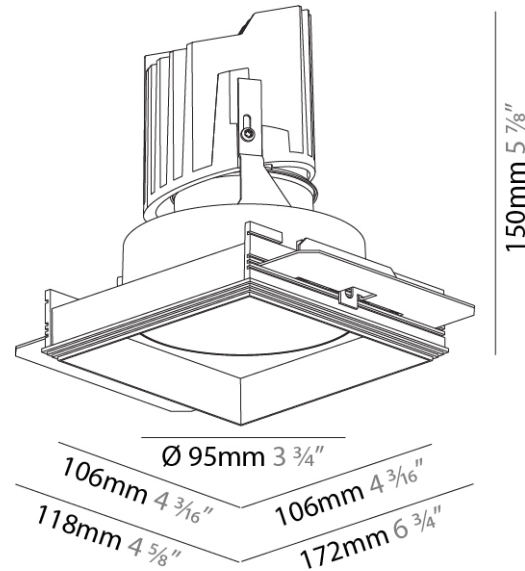

PHYSICAL

Shape: Square
Diameter (mm): 95
Diameter (in): 3 3/4
Length (mm): 106
Length (in): 4 3/16
Width (mm): 106
Width (in): 4 3/16
Depth (mm): 150
Depth (in): 5 7/8

Ceiling Thickness (mm): 10 / 12.5 / 15 / 25
Ceiling Thickness (in): 3/8 or 1/2 or 9/16 or 1

Min. Recessing Depth (mm): 170
Min. Recessing Depth (in): 6 11/16
Light Distribution: Downlight

Weight (kg): 0.705
Weight (lbs): 1.55

Fixture Finish: SSR / BKV / CWI / CRY / HAB / UFT / ITA / RUA / FTG / MYG / LOD / PUS / FRO / FUP / KIA / POP / BLS / SPG / MEY / GOH / GUM / CHC / COM / ABZ / JAG / OBR / MOS / ROR

Fixture Material: Aluminum Die Cast
Cut-out Measurements: 120mm / 4 3/4" x 120mm / 4 3/4"
Upon Request: Unique Ceiling Thickness

ELECTRICAL

Lamp Type: LED (Zhaga Standard)
Input Wattage (W): 15.5
Total Output Wattage (W): 14.5
Dimming: Tri-Mode (Non-Dimming and Phase Dimming (120Vac only) and 0-10V Dimming)
Driver Included: No
Driver Location: Recessed Housing
Driver Type: Constant Current - Universal
Driver Class: Class 2
Housing: See components
Input Voltage (V): 120 - 277
Constant Current (MA): 500

LED

Number of LEDs: 1
Color Temperature (°K): 2700 / 3000 / 3500 / 4000
Max. Delivered Lumen (lm): 940 / 980 / 1029 / 1050
Nominal Lumen (lm): 1386 / 1438 / 1511 / 1542
CRI: >90 CRI
Efficiency (%): 87.9 / 88.4 / 87.9
Lamp Life (hrs): 50000

Upon Request: RGB-W Tunable White Special Color Temperature Special LED

OPTICAL

Reflector°: 20 / 40 / 60
Upon Request: Special Beam Angles

RATINGS AND CERTIFICATIONS
ZANEEN® © 2024, 1901 188-3382, F 416-247-9319, www.zaneen.com

Available for international specifications by adding 'INT' at the end of the existing Model #. For assistance on 'custom' specifications, contact zteam@zaneen.com.
In a constant effort to supply the best product, we reserve the right to change specifications or materials without notice. The most recent specification sheets are found at zaneen.com
IP rating: IP20