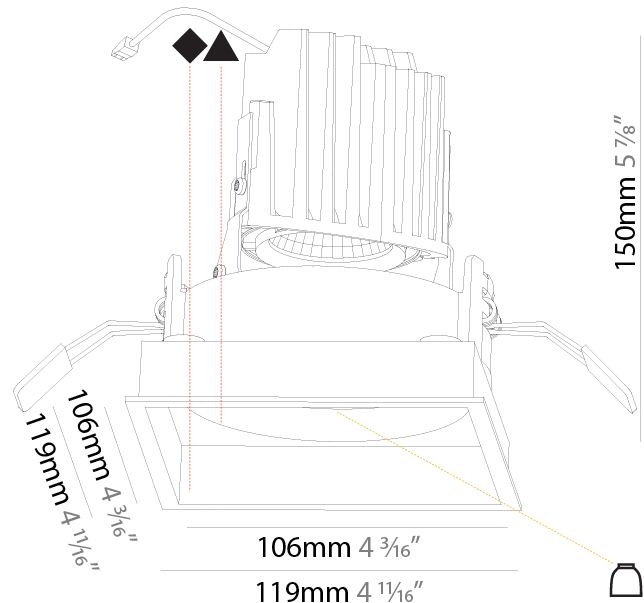

GENERAL

Series: Bioniq
Subseries: Bioniq Square Deep
Brand: Prolicht
Division: Architectural
Mounting Type: Recessed
Mounting Location: Ceiling
Subcategory: Downlight

PHYSICAL

Shape: Square
Length (mm): 119
Length (in): 4 11/16
Width (mm): 119
Width (in): 4 11/16
Depth (mm): 150
Depth (in): 5 7/8
Ceiling Thickness (mm): 10 / 12.5 / 15
Ceiling Thickness (in): 3/8 or 1/2 or 9/16
Min. Recessing Depth (mm): 170
Min. Recessing Depth (in): 6 11/16
Light Distribution: Downlight
Weight (kg): 0.626
Weight (lbs): 1.38
Fixture Finish: SSR / BKV / CWI / CRY / HAB / UFT / ITA / RUA / FTG / MYG / LOD / PUS / FRO / FUP / KIA / POP / BLS / SPG / MEY / GOH / GUM / CHC / COM / ABZ / JAG / OBR / MOS / ROR
Fixture Material: Aluminum Die Cast
Cut-out Measurements: 114mm / 4 1/2" x 114mm / 4 1/2"

ELECTRICAL

Lamp Type: LED (Zhaga Standard)
Input Wattage (W): 16.5
Total Output Wattage (W): 14
Dimming: Tri-Mode (Non-Dimming and Phase Dimming (120Vac only) and 0-10V Dimming)
Driver Included: No
Driver Location: Recessed Housing
Driver Type: Constant Current - Universal
Driver Class: Class 2
Input Voltage (V): 120 - 277
Constant Current (MA): 500

LED

Number of LEDs: 1
Color Temperature (°K): 2700 / 3000 / 3500 / 4000
Max. Delivered Lumen (lm): 940 / 980 / 1029 / 1050
Nominal Lumen (lm): 1386 / 1438 / 1511 / 1542
CRI: >90 CRI

OPTICAL

Reflector: 20 / 40 / 60

RATINGS AND CERTIFICATIONS

Certified By: Certified for North American Standards
IP rating: IP20