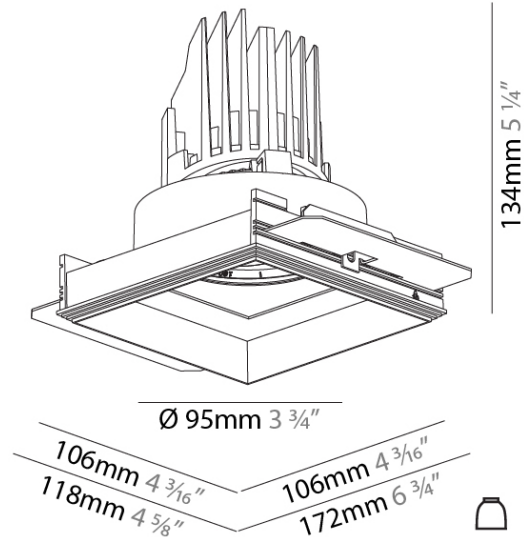

ELECTRICAL
Lamp Type: LED (Zhaga Standard)
Input Wattage (W): 15.5
Total Output Wattage (W): 14.5
Dimming: Tri-Mode (Non-Dimming and Phase Dimming (120Vac only) and 0-10V Dimming)
Driver Included: No
Driver Location: Recessed Housing
Driver Type: Constant Current - Universal
Driver Class: Class 2
Housing: See components
Input Voltage (V): 120 - 277
Constant Current (MA): 500

LED
Number of LEDs: 1
[Color Temperature (°K): 2700 / 3000 / 3500 / 4000](#)
Max. Delivered Lumen (lm): 940 / 980 / 1029 / 1050
Nominal Lumen (lm): 1386 / 1438 / 1511 / 1542
CRI: >90 CRI
Efficiency (%): 87.9 / 88.4 / 87.9
Lamp Life (hrs): 50000
Upon Request: RGB-W Tunable White Special Color Temperature
Special LED

OPTICAL
[Reflector°: 20 / 40 / 60](#)
Adjustability: Rotational 355°; Tilt 30°
Upon Request: Special Beam Angles

RATINGS AND CERTIFICATIONS
Zaneen Inc. © 2022, 10000 880-3382, F 416-247-9319, www.zaneen.com

Available for international specifications by adding "INT" at the end of the existing Model #. For assistance on 'custom' specifications, contact zteam@zaneen.com.
Certified By: Certified for North American Standards
In a constant effort to supply the best product, we reserve the right to change specifications or materials without notice. The most recent specification sheets are found at zaneen.com
IP rating: IP20