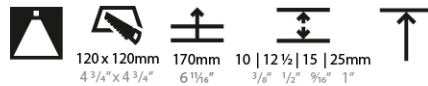

PHYSICAL

Shape: Square
Diameter (mm): 95
Diameter (in): 3 3/4
Length (mm): 106
Length (in): 4 3/16
Width (mm): 106
Width (in): 4 3/16
Depth (mm): 150
Depth (in): 5 7/8

Ceiling Thickness (mm): 10 / 12.5 / 15 / 25
Ceiling Thickness (in): 3/8 or 1/2 or 9/16 or 1

Min. Recessing Depth (mm): 170
Min. Recessing Depth (in): 6 11/16
Light Distribution: Downlight

Weight (kg): 0.705
Weight (lbs): 1.55

Fixture Finish: SSR / BKV / CWI / CRY / HAB / UFT / ITA / RUA / FTG / MYG / LOD / PUS / FRO / FUP / KIA / POP / BLS / SPG / MEY / GOH / GUM / CHC / COM / ABZ / JAG / OBR / MOS / ROR

Fixture Material: Aluminum Die Cast
Cut-out Measurements: 120mm / 4 3/4" x 120mm / 4 3/4"
Upon Request: Unique Ceiling Thickness

ELECTRICAL

Lamp Type: LED (Zhaga Standard)
Input Wattage (W): 15.5
Total Output Wattage (W): 14.5
Dimming: Tri-Mode (Non-Dimming and Phase Dimming (120Vac only) and 0-10V Dimming)
Driver Included: No
Driver Location: Recessed Housing
Driver Type: Constant Current - Universal
Driver Class: Class 2
Housing: See components
Input Voltage (V): 120 - 277
Constant Current (MA): 500

LED

Number of LEDs: 1
Color Temperature (°K): 2700 / 3000 / 3500 / 4000
Max. Delivered Lumen (lm): 940 / 980 / 1029 / 1050
Nominal Lumen (lm): 1386 / 1438 / 1511 / 1542
CRI: >90 CRI
Efficiency (%): 87.9 / 88.4 / 87.9
Lamp Life (hrs): 50000

Upon Request: RGB-W Tunable White Special Color Temperature Special LED

OPTICAL

Reflector*: 20 / 40 / 60
Upon Request: Special Beam Angles

© 2024 Zaneen Lighting, Inc. 188-3382, F 416-247-9319, www.zaneen.com

Available for international specifications by adding 'INT' at the end of the existing Model #. For assistance on 'custom' specifications, contact zteam@zaneen.com. In a constant effort to supply the best product, we reserve the right to change specifications or materials without notice. The most recent specification sheets are found at zaneen.com

IP rating: IP20