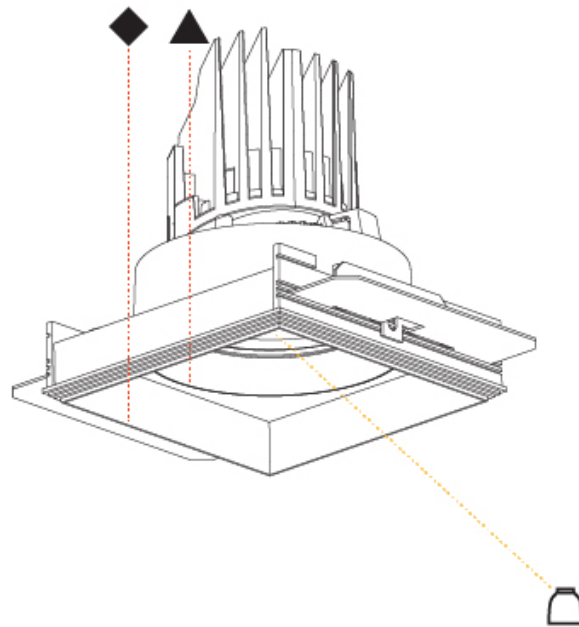

## BIONIQ SQUARE ADJUSTABLE TRIMLESS

A37887-

PROJECT \_\_\_\_\_

TYPE \_\_\_\_\_

SPECIFIER \_\_\_\_\_

QUANTITY \_\_\_\_\_

DATE \_\_\_\_\_

PROJECT
TYPE
SPECIFIER
QUANTITY
DATE