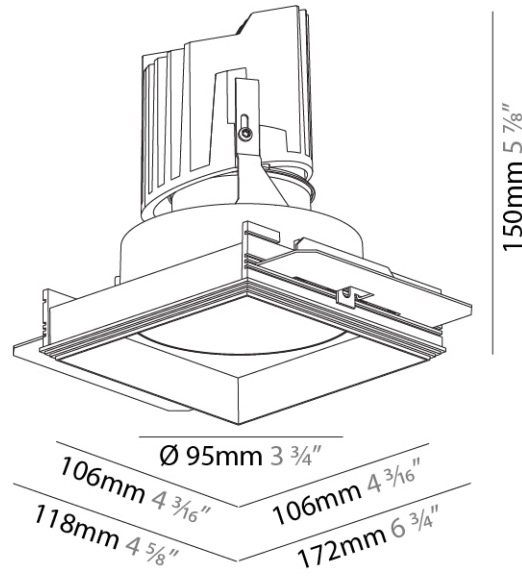

PHYSICAL

Shape: Square
Diameter (mm): 95
Diameter (in): 3 3/4
Length (mm): 106
Length (in): 4 3/16
Width (mm): 106
Width (in): 4 3/16
Depth (mm): 150
Depth (in): 5 7/8

Ceiling Thickness (mm): 10 / 12.5 / 15 / 25
Ceiling Thickness (in): 3/8 or 1/2 or 9/16 or 1

Min. Recessing Depth (mm): 170
Min. Recessing Depth (in): 6 11/16
Light Distribution: Downlight

Weight (kg): 0.705
Weight (lbs): 1.55

Fixture Finish: SSR / BKV / CWI / CRY / HAB / UFT / ITA / RUA / FTG / MYG / LOD / PUS / FRO / FUP / KIA / POP / BLS / SPG / MEY / GOH / GUM / CHC / COM / ABZ / JAG / OBR / MOS / ROR

Fixture Material: Aluminum Die Cast
Cut-out Measurements: 120mm / 4 3/4" x 120mm / 4 3/4"
Upon Request: Unique Ceiling Thickness

ELECTRICAL

Lamp Type: LED (Zhaga Standard)
Input Wattage (W): 15.5
Total Output Wattage (W): 14.5
Dimming: Tri-Mode (Non-Dimming and Phase Dimming (120Vac only) and 0-10V Dimming)
Driver Included: No
Driver Location: Recessed Housing
Driver Type: Constant Current - Universal
Driver Class: Class 2
Housing: See components
Input Voltage (V): 120 - 277
Constant Current (MA): 500

LED

Number of LEDs: 1
Color Temperature (°K): 2700 / 3000 / 3500 / 4000
Max. Delivered Lumen (lm): 940 / 980 / 1029 / 1050
Nominal Lumen (lm): 1386 / 1438 / 1511 / 1542
CRI: >90 CRI
Efficiency (%): 87.9 / 88.4 / 87.9
Lamp Life (hrs): 50000

Upon Request: RGB-W Tunable White Special Color Temperature Special LED

OPTICAL

Reflector*: 20 / 40 / 60
Upon Request: Special Beam Angles

© 2024 Zaneen Lighting, Inc. 188-3382, F 416-247-9319, www.zaneen.com

Available for international specifications by adding 'INT' at the end of the existing Model #. For assistance on 'custom' specifications, contact zteam@zaneen.com. In a constant effort to supply the best product, we reserve the right to change specifications or materials without notice. The most recent specification sheets are found at zaneen.com

IP rating: IP20