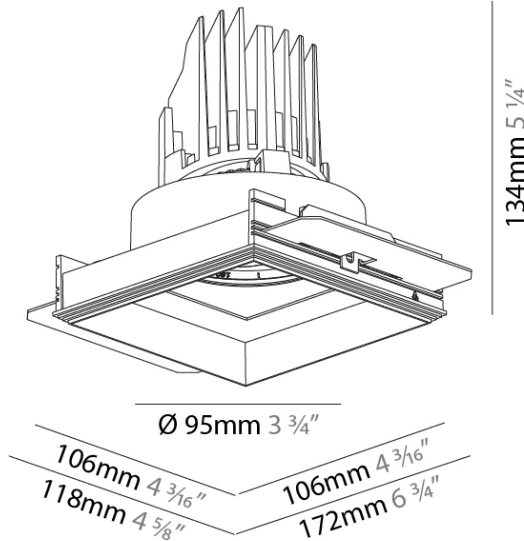

ELECTRICAL

Lamp Type: LED (Zhaga Standard)
Input Wattage (W): 13.2 / 16.5
Total Output Wattage (W): 12.1 / 14.7
[Dimming: Tri-Mode (Non-Dimming and Phase Dimming (120Vac only) and 0-10V Dimming)](#)
Driver Included: No
Driver Location: Recessed Housing
Driver Type: Constant Current - Universal
Driver Class: Class 2
Housing: See components
Input Voltage (V): 120 - 277
Constant Current (MA): 350

LED

Number of LEDs: 1
[Color Temperature (°K): 2700 / 3000 / 3500 / 4000](#)
Max. Delivered Lumen (lm): 850 / 950 / 1019 / 1040
Nominal Lumen (lm): 960 / 1070 / 1156 / 1180
CRI: >90 CRI
Efficiency (%): 88.5
Lamp Life (hrs): 50000
Upon Request: RGB-W Tunable White Special Color Temperature
Special LED

OPTICAL

Reflector?: 10
Adjustability: Rotational 355°; Tilt 30°
Upon Request: Special Beam Angles

RATINGS AND CERTIFICATIONS

© 2024 Zaneen LLC, 10000 10th St, Suite 3382, F 416-247-9319, www.zaneen.com

Available for international specifications by adding "INT" at the end of the existing Model #. For assistance on 'custom' specifications, contact zteam@zaneen.com.
Certified By: Certified for North American Standards
In a constant effort to supply the best product, we reserve the right to change specifications or materials without notice. The most recent specification sheets are found at zaneen.com
IP rating: IP20