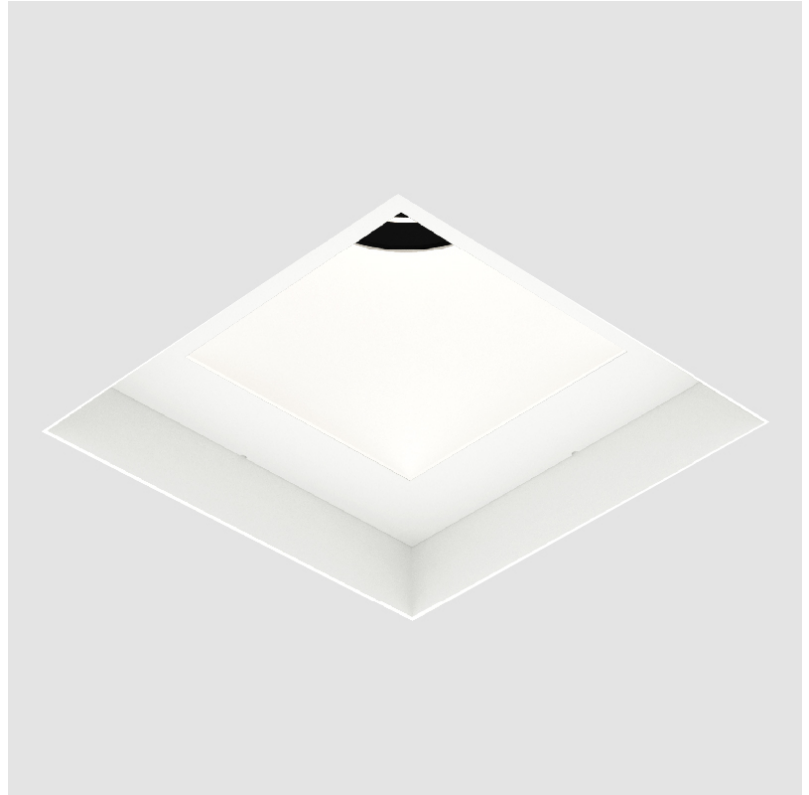

ELECTRICAL

Lamp Type: LED (Zhaga Standard)
Input Wattage (W): 15.5
Total Output Wattage (W): 14.5
Dimming: Tri-Mode (Non-Dimming and Phase Dimming (120Vac only) and 0-10V Dimming)
Driver Included: No
Driver Location: Recessed Housing
Driver Type: Constant Current - Universal
Driver Class: Class 2
Housing: See components
Input Voltage (V): 120 - 277
Constant Current (MA): 500

LED

Number of LEDs: 1
Color Temperature (°K): 2700 / 3000 / 3500 / 4000
Max. Delivered Lumen (lm): 940 / 980 / 1029 / 1050
Nominal Lumen (lm): 1386 / 1438 / 1511 / 1542
CRI: >90 CRI
Efficiency (%): 87.9 / 88.4 / 87.9
Lamp Life (hrs): 50000
Upon Request: RGB-W Tunable White Special Color Temperature Special LED

OPTICAL

Reflector: 20 / 40 / 60
Upon Request: Special Beam Angles

RATINGS AND CERTIFICATIONS

382, F 416-247-9319, www.zaneen.com
Certificate of Origin: Made in America's Standards
IP rating: IP20