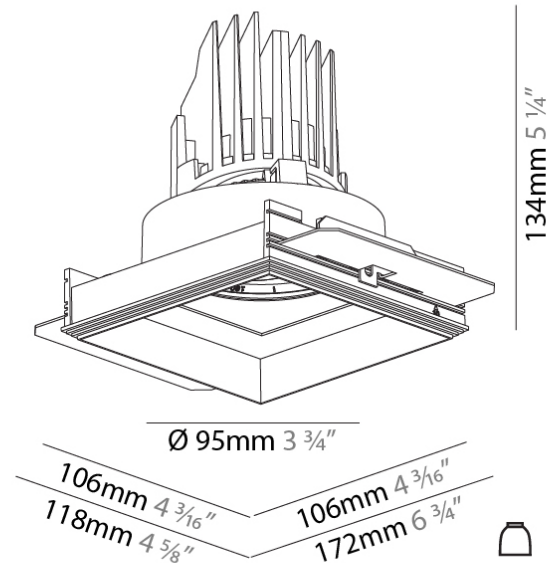

Cut-out Measurements: 120mm / 4 3/4" x 120mm / 4 3/4"
Upon Request: Unique Ceiling Thickness

ELECTRICAL

Lamp Type: LED (Zhaga Standard)
Input Wattage (W): 16.5
Total Output Wattage (W): 14.7
Dimming: Dali Dimming
Driver Included: No
Driver Location: Recessed Housing
Driver Type: Constant Current - 120Vac
Driver Class: Class 2
Housing: See Components
Input Voltage (V): 120
Constant Current (MA): 350

LED

Number of LEDs: 1
Max. Delivered Lumen (lm): 770
Nominal Lumen (lm): 1140
CRI: >90 CRI
Lamp Life (hrs): 50000
Upon Request: RGB-W Tunable White Special Color Temperature Special LED

OPTICAL

Reflector: 20 / 40 / 60
Adjustability: Rotational 355°; Tilt 30°
Upon Request: Special Beam Angles

RATINGS AND CERTIFICATIONS 382, F 416-247-9319, www.zaneen.com

Created by Zaneen Lighting for North American Standards at the end of the existing Model #. For assistance on 'custom' specifications, contact zteam@zaneen.com. In a constant effort to supply the best product, we reserve the right to change specifications or materials without notice. The most recent specification sheets are found at zaneen.com
IP rating: IP20