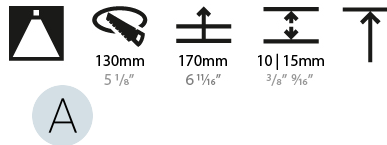

GENERAL

Series: Bioniq
Subseries: Bioniq Round Deep
Brand: Prolicht
Division: Architectural
Mounting Type: Recessed
Mounting Location: Ceiling
Subcategory: Downlight

PHYSICAL

Shape: Round
Diameter (mm): 139
Diameter (in): 5 1/2
Height (mm): 151
Height (in): 5 15/16
Ceiling Thickness (mm): 10 / 12.5 / 15
Ceiling Thickness (in): 3/8 or 1/2 or 9/16
Min. Recessing Depth (mm): 170
Min. Recessing Depth (in): 6 11/16
Light Distribution: Downlight
Weight (kg): 0.951
Weight (lbs): 2.1
Fixture Finish: SSR / BKV / CWI / CRY / HAB / UFT / ITA / RUA / FTG / MYG / LOD / PUS / FRO / FUP / KIA / POP / BLS / SPG / MEY / GOH / GUM / CHC / COM / ABZ / JAG / OBR / MOS / ROR
Fixture Material: Aluminum Die Cast
Cut-out Measurements: 130mm / 5 1/8"

ELECTRICAL

Lamp Type: LED (Zhaga Standard)
Input Wattage (W): 28.6
Total Output Wattage (W): 26.4
Dimming: Tri-Mode (Non-Dimming and Phase Dimming (120Vac only) and 0-10V Dimming)
Driver Included: No
Driver Location: Recessed Housing
Driver Type: Constant Current - Universal
Driver Class: Class 2
Input Voltage (V): 120 - 277
Constant Current (MA): 700

LED

Number of LEDs: 1
Color Temperature (°K): 2700 / 3000 / 3500 / 4000
Max. Delivered Lumen (lm): 1890 / 1940 / 2038 / 2080
Nominal Lumen (lm): 3210 / 3290 / 3459 / 3530
CRI: >90 CRI
Efficiency (%): 0.631
Lamp Life (hrs): 50000

OPTICAL

Reflector: 20 / 25 / 40

RATINGS AND CERTIFICATIONS

Certified By: Certified for North American Standards
IP rating: IP54