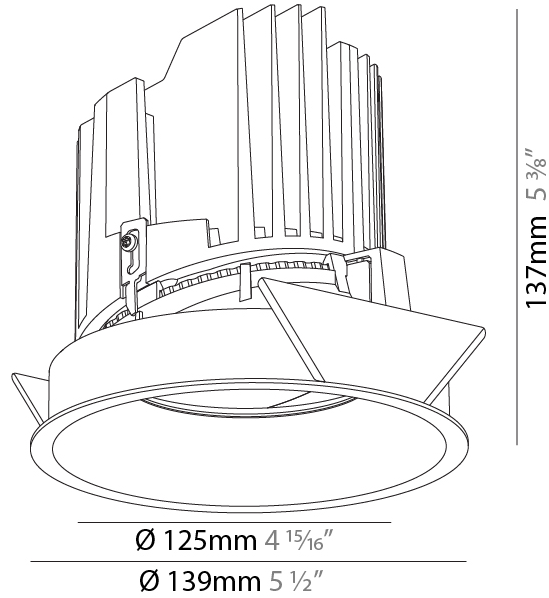

PHYSICAL

Shape: Round
Diameter (mm): 139
Diameter (in): 5 1/2
Height (mm): 137
Height (in): 5 3/8
Ceiling Thickness (mm): 10 / 12.5 / 15
Ceiling Thickness (in): 3/8 or 1/2 or 9/16
Min. Recessing Depth (mm): 150
Min. Recessing Depth (in): 5 7/8
Light Distribution: Adjustable / Downlight
Weight (kg): 0.856
Weight (lbs): 1.89
Fixture Finish: SSR / BKV / CWI / CRY / HAB / UFT / ITA / RUA / FTG / MYG / LOD / PUS / FRO / FUP / KIA / POP / BLS / SPG / MEY / GOH / GUM / CHC / COM / ABZ / JAG / OBR / MOS / ROR
Fixture Material: Aluminum Die Cast
Cut-out Measurements: 130mm / 5 1/8"

ELECTRICAL

Lamp Type: LED (Zhaga Standard)
Input Wattage (W): 28.6
Total Output Wattage (W): 26
Dimming: Tri-Mode (Non-Dimming and Phase Dimming (120Vac only) and 0-10V Dimming)
Driver Included: No
Driver Location: Recessed Housing
Driver Type: Constant Current - Universal
Driver Class: Class 2
Housing: See components
Input Voltage (V): 120 - 277
Constant Current (MA): 700

LED

Number of LEDs: 1
Color Temperature (°K): 2700 / 3000 / 3500 / 4000
Max. Delivered Lumen (lm): 1890 / 1930 / 2028 / 2070
Nominal Lumen (lm): 3210 / 3290 / 3459 / 3530
CRI: >90 CRI
Efficiency (%): 0.631
Lamp Life (hrs): 50000

OPTICAL

Reflector: 20 / 25 / 40
Adjustability: Rotational 355°; Tilt 10°

RATINGS AND CERTIFICATIONS

Certified By: Certified for North American Standards
IP rating: IP54

	130mm 5 1/8"	150mm 5 7/8"	10 | 15mm 3/8" | 9/16"	10°	355°