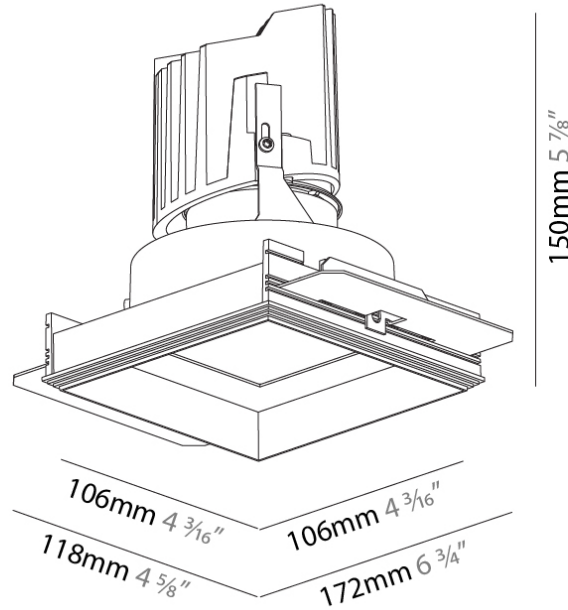

PHYSICAL

Shape: Square
Length (mm): 106
Length (in): 4 ³/₁₆
Width (mm): 106
Width (in): 4 ³/₁₆
Height (mm): 150
Height (in): 5 ⁷/₈
Ceiling Thickness (mm): 10 / 12.5 / 15 / 25
Ceiling Thickness (in): 3/8 or 1/2 or 9/16 or 1
Min. Recessing Depth (mm): 170
Min. Recessing Depth (in): 6 ¹¹/₁₆
Light Distribution: Downlight
Weight (kg): 0.717
Weight (lbs): 1.58
Fixture Finish: SSR / BKV / CWI / CRY / HAB / UFT / ITA / RUA / FTG / MYG / LOD / PUS / FRO / FUP / KIA / POP / BLS / SPG / MEY / GOH / GUM / CHC / COM / ABZ / JAG / OBR / MOS / ROR
Fixture Material: Aluminum Die Cast
Cut-out Measurements: 120mm / 4 3/4" x 120mm / 4 3/4"
Upon Request: Unique Ceiling Thickness

ELECTRICAL

Lamp Type: LED (Zhaga Standard)
Input Wattage (W): 15.5
Total Output Wattage (W): 14.5
Dimming: Tri-Mode (Non-Dimming and Phase Dimming (120Vac only) and 0-10V Dimming)
Driver Included: No
Driver Location: Recessed Housing
Driver Type: Constant Current - Universal
Driver Class: Class 2
Housing: See components
Input Voltage (V): 120 - 277
Constant Current (MA): 500

LED

Number of LEDs: 1
Color Temperature (°K): 2700 / 3000 / 3500 / 4000
Max. Delivered Lumen (lm): 940 / 980 / 1029 / 1050
Nominal Lumen (lm): 1386 / 1438 / 1511 / 1542
CRI: >90 CRI
Efficiency (%): 87.9 / 88.4 / 87.9
Lamp Life (hrs): 50000
Upon Request: RGB-W Tunable White Special Color Temperature Special LED

OPTICAL

Reflector: 20 / 40 / 60
Upon Request: Special Beam Angles

RATINGS AND CERTIFICATIONS