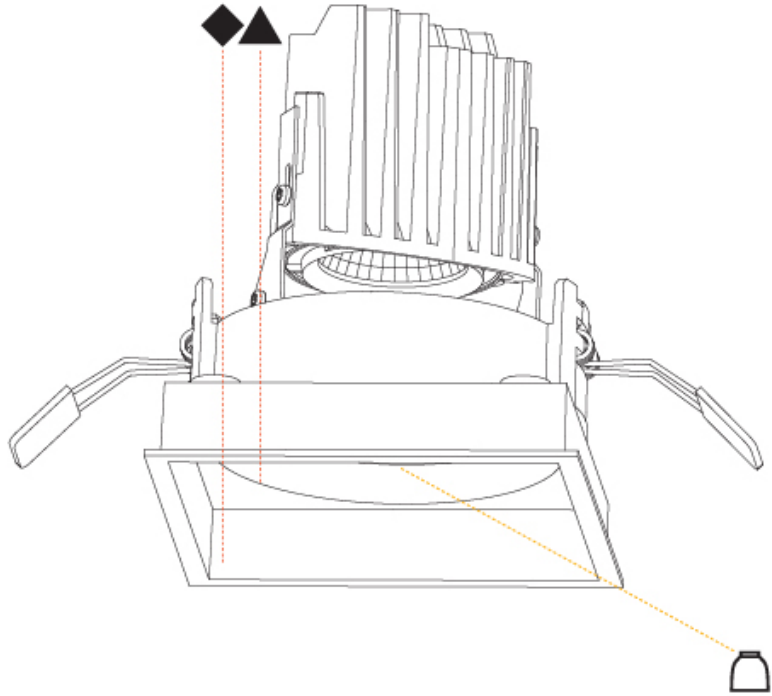

BIONIQ SQUARE DEEP RECESSED

A35368-

PROJECT	
TYPE	
SPECIFIER	
QUANTITY	
DATE	

For Color / Finish Chart & Symbology see Appendix or product page downloadable area.

	27K	35K	30K	40K	°K
Color Temperature	2700K	3500K	3000K	4000K	
Reflector	20	40	60		
	20°	40°	60°		

ORDER-EXAMPLE:
L3XXXX- 02 02 30K 20
Black Black 3000K 20°