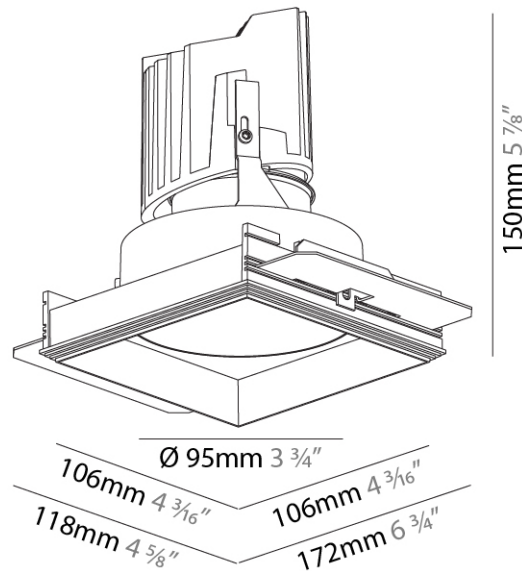

PHYSICAL

Shape: Square
Diameter (mm): 95
Diameter (in): 3 3/4
Length (mm): 106
Length (in): 4 3/16
Width (mm): 106
Width (in): 4 3/16
Depth (mm): 150
Depth (in): 5 7/8

Ceiling Thickness (mm): 10 / 12.5 / 15 / 25
Ceiling Thickness (in): 3/8 or 1/2 or 9/16 or 1

Min. Recessing Depth (mm): 170
Min. Recessing Depth (in): 6 11/16

Light Distribution: Downlight
Weight (kg): 0.705
Weight (lbs): 1.55

Fixture Finish: SSR / BKV / CWI / CRY / HAB / UFT / ITA / RUA / FTG / MYG / LOD / PUS / FRO / FUP / KIA / POP / BLS / SPG / MEY / GOH / GUM / CHC / COM / ABZ / JAG / OBR / MOS / ROR

Fixture Material: Aluminum Die Cast
Cut-out Measurements: 120mm / 4 3/4" x 120mm / 4 3/4"
Upon Request: Unique Ceiling Thickness

ELECTRICAL

Lamp Type: LED (Zhaga Standard)
Input Wattage (W): 15.5
Total Output Wattage (W): 14.5
Dimming: Tri-Mode (Non-Dimming and Phase Dimming (120Vac only) and 0-10V Dimming)
Driver Included: No
Driver Location: Recessed Housing
Driver Type: Constant Current - Universal
Driver Class: Class 2
Housing: See components
Input Voltage (V): 120 - 277
Constant Current (MA): 500

LED

Number of LEDs: 1
Color Temperature (°K): 2700 / 3000 / 3500 / 4000
Max. Delivered Lumen (lm): 940 / 980 / 1029 / 1050
Nominal Lumen (lm): 1386 / 1438 / 1511 / 1542
CRI: >90 CRI
Efficiency (%): 87.9 / 88.4 / 87.9
Lamp Life (hrs): 50000

Upon Request: RGB-W Tunable White Special Color Temperature Special LED

OPTICAL

Reflector*: 20 / 40 / 60
Upon Request: Special Beam Angles

ZANEEN® © 2021, 2022, 2023, 2024, 3382, F 416-247-9319, www.zaneen.com

Available for international specifications by adding 'INT' at the end of the existing Model #. For assistance on 'custom' specifications, contact zteam@zaneen.com. In a constant effort to supply the best product, we reserve the right to change specifications or materials without notice. The most recent specification sheets are found at zaneen.com

IP rating: IP20