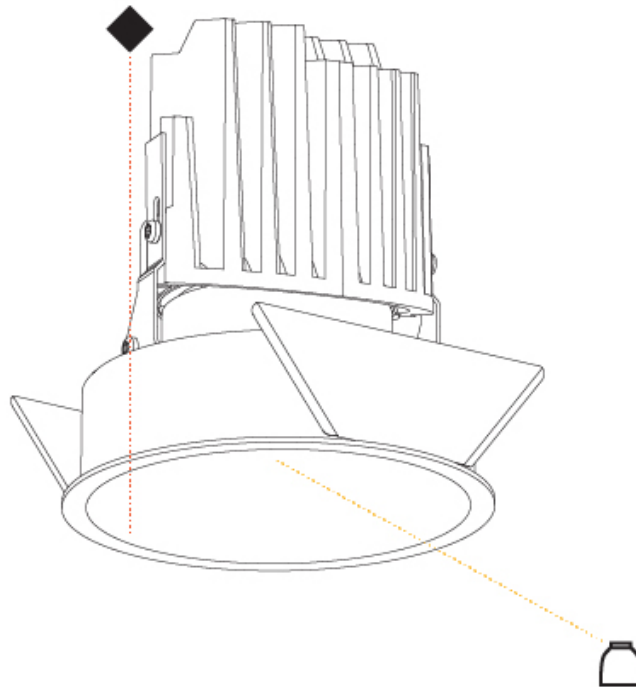

BIONIQ ROUND DEEP RECESSED

A35281-

PROJECT _____

TYPE _____

SPECIFIER _____

QUANTITY _____

DATE _____

A