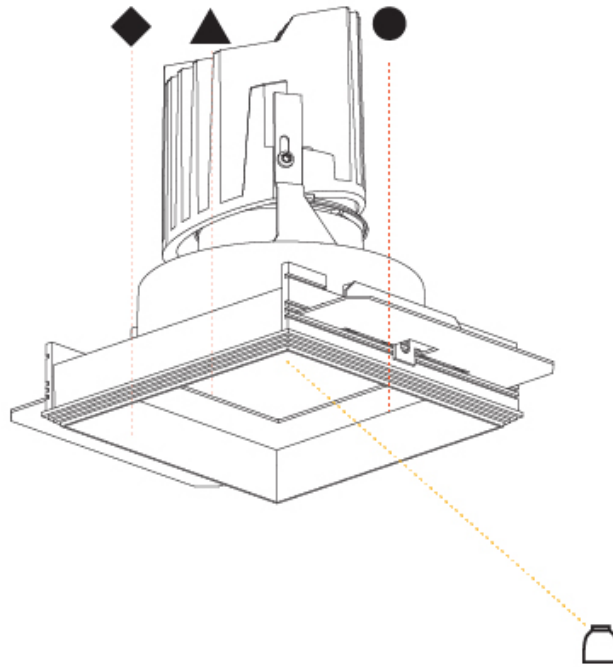

BIONIQ SQUARE DEEP COMFORT TRIMLESS

A35533-

PROJECT	_____
TYPE	_____
SPECIFIER	_____
QUANTITY	_____
DATE	_____