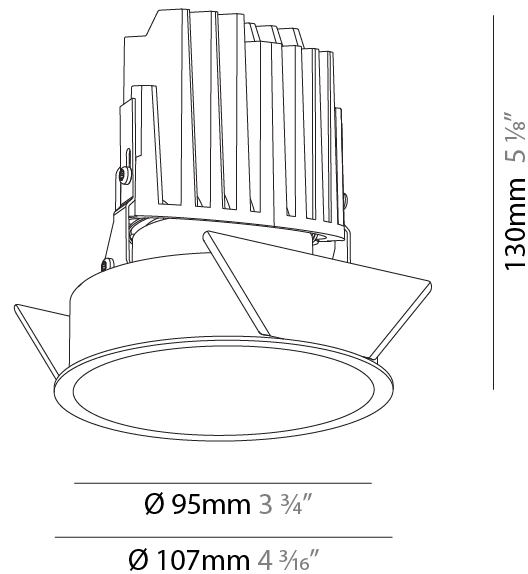

GENERAL

Series: Bioniq
Subseries: Bioniq Round Deep
Brand: Prolicht
Division: Architectural
Mounting Type: Recessed
Mounting Location: Ceiling
Subcategory: Downlight

PHYSICAL

Shape: Round
Diameter (mm): 107
Diameter (in): 4 3/16
Height (mm): 130
Height (in): 5 1/8
Ceiling Thickness (mm): 10 / 12.5 / 15
Ceiling Thickness (in): 3/8 or 1/2 or 9/16
Min. Recessing Depth (mm): 150
Min. Recessing Depth (in): 5 7/8
Light Distribution: Downlight
Weight (kg): 0.533
Weight (lbs): 1.18
Fixture Finish: SSR / BKV / CWI / CRY / HAB / UFT / ITA / RUA / FTG / MYG / LOD / PUS / FRO / FUP / KIA / POP / BLS / SPG / MEY / GOH / GUM / CHC / COM / ABZ / JAG / OBR / MOS / ROR
Fixture Material: Aluminum Die Cast
Cut-out Measurements: 98mm / 3 7/8"

ELECTRICAL

Lamp Type: LED (Zhaga Standard)
Input Wattage (W): 15.5
Total Output Wattage (W): 13
Dimming: Tri-Mode (Non-Dimming and Phase Dimming (120Vac only) and 0-10V Dimming)
Driver Included: No
Driver Location: Recessed Housing
Driver Type: Constant Current - Universal
Driver Class: Class 2
Housing: See components
Input Voltage (V): 120 - 277
Constant Current (MA): 500

LED

Number of LEDs: 1
Color Temperature (°K): 2700 / 3000 / 3500 / 4000
Max. Delivered Lumen (lm): 1140 / 1180 / 1245 / 1270
CRI: >90 CRI
Lamp Life (hrs): 50000

OPTICAL

Reflector°: 20 / 40 / 60

RATINGS AND CERTIFICATIONS

Certified By: Certified for North American Standards
IP rating: IP54