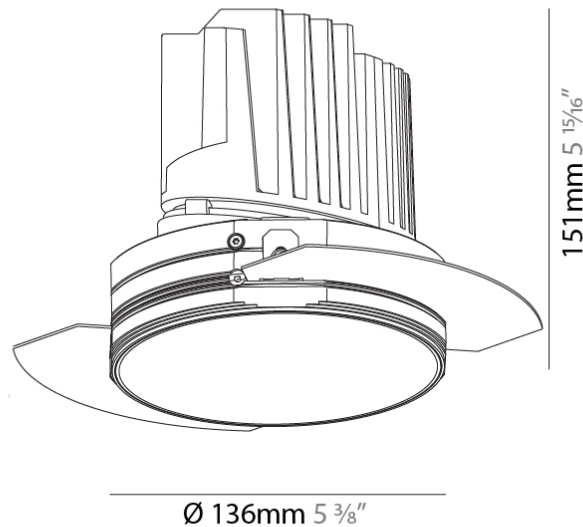

ELECTRICAL

Lamp Type: LED (Zhaga Standard)
Input Wattage (W): 28
Total Output Wattage (W): 26.4
Dimming: Tri-Mode (Non-Dimming and Phase Dimming (120Vac only) and 0-10V Dimming)
Driver Included: No
Driver Location: Recessed Housing
Driver Type: Constant Current - Universal
Driver Class: Class 2
Housing: See components
Input Voltage (V): 120 - 277
Constant Current (MA): 700

LED

Number of LEDs: 1
Color Temperature (°K): 2700 / 3000 / 3500 / 4000
Max. Delivered Lumen (lm): 2156 / 2244 / 2377 / 2425
Nominal Lumen (lm): 2909 / 3028 / 3208 / 2373
CRI: >90 CRI
Lamp Life (hrs): 50000
Upon Request: RGB-W Tunable White Special Color Temperature Special LED

OPTICAL

Reflector°: 18 / 34
Optic°: Lens Pack - No Lens / Linear Spread Lens / Honeycomb / Spread Lens
Adjustability: Fixed
Upon Request: Special Beam Angles

RATINGS AND CERTIFICATIONS

382, F 416-247-9319, www.zaneen.com
Certified by Intertek for North American standards at the end of the existing Model #. For assistance on 'custom' specifications, contact zteam@zaneen.com.
In a constant effort to supply the best product, we reserve the right to change specifications or materials without notice. The most recent specification sheets are found at zaneen.com
IP rating: IP20