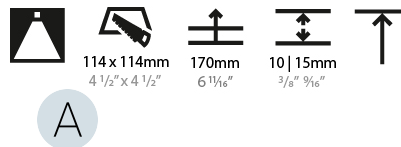

GENERAL

Series: Bioniq
Subseries: Bioniq Square Deep
Brand: Prolicht
Division: Architectural
Mounting Type: Recessed
Mounting Location: Ceiling
Subcategory: Downlight

PHYSICAL

Shape: Square
Length (mm): 119
Length (in): 4 11/16
Width (mm): 119
Width (in): 4 11/16
Depth (mm): 150
Depth (in): 5 7/8
Ceiling Thickness (mm): 10 / 12.5 / 15
Ceiling Thickness (in): 3/8 or 1/2 or 9/16
Min. Recessing Depth (mm): 170
Min. Recessing Depth (in): 6 11/16
Light Distribution: Downlight
Weight (kg): 0.592
Weight (lbs): 1.31

Fixture Finish: SSR / BKV / CWI / CRY / HAB / UFT / ITA / RUA / FTG / MYG / LOD / PUS / FRO / FUP / KIA / POP / BLS / SPG / MEY / GOH / GUM / CHC / COM / ABZ / JAG / OBR / MOS / ROR

Fixture Material: Aluminum Die Cast

Cut-out Measurements: 114mm / 4 1/2" x 114mm / 4 1/2"

ELECTRICAL

Lamp Type: LED (Zhaga Standard)
Total Output Wattage (W): 15
Dimming: Dali Dimming
Driver Included: No
Driver Location: Recessed Housing
Driver Type: Constant Current 120Vac
Housing: See components
Input Voltage (V): 120
Constant Current (MA): 350

LED

Number of LEDs: 1
Color Temperature (°K): Warm Dim
Max. Delivered Lumen (lm): 760
Nominal Lumen (lm): 1140
CRI: >90 CRI
Lamp Life (hrs): 50000

OPTICAL

Reflector°: 20 / 40 / 60
Adjustability: Rotational 355°; Tilt 30°

RATINGS AND CERTIFICATIONS

Certified By: Certified for North American Standards
IP rating: IP20