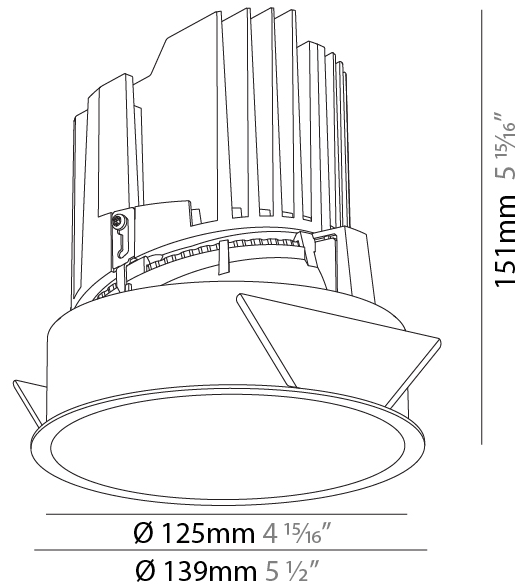

GENERAL

Series: Bioniq
Subseries: Bioniq Round Deep
Brand: Prolight
Division: Architectural
Mounting Type: Recessed
Mounting Location: Ceiling
Subcategory: Downlight

PHYSICAL

Shape: Round
Diameter (mm): 139
Diameter (in): 5 1/2
Height (mm): 151
Height (in): 5 15/16
Ceiling Thickness (mm): 10 / 12.5 / 15
Ceiling Thickness (in): 3/8 or 1/2 or 9/16
Min. Recessing Depth (mm): 170
Min. Recessing Depth (in): 6 11/16
Light Distribution: Downlight
Weight (kg): 0.951
Weight (lbs): 2.1
Fixture Finish: SSR / BKV / CWI / CRY / HAB / UFT / ITA / RUA / FTG / MYG / LOD / PUS / FRO / FUP / KIA / POP / BLS / SPG / MEY / GOH / GUM / CHC / COM / ABZ / JAG / OBR / MOS / ROR
Fixture Material: Aluminum Die Cast
Cut-out Measurements: 130mm / 5 1/8"

ELECTRICAL

Lamp Type: LED (Zhaga Standard)
Input Wattage (W): 28.6
Total Output Wattage (W): 26.4
Dimming: Tri-Mode (Non-Dimming and Phase Dimming (120Vac only) and 0-10V Dimming)
Driver Included: No
Driver Location: Recessed Housing
Driver Type: Constant Current - Universal
Driver Class: Class 2
Input Voltage (V): 120 - 277
Constant Current (MA): 700

LED

Number of LEDs: 1
Color Temperature (°K): 2700 / 3000 / 3500 / 4000
Max. Delivered Lumen (lm): 1890 / 1940 / 2038 / 2080
Nominal Lumen (lm): 3210 / 3290 / 3459 / 3530
CRI: >90 CRI
Efficiency (%): 0.631
Lamp Life (hrs): 50000

OPTICAL

Reflector: 20 / 25 / 40

RATINGS AND CERTIFICATIONS

Certified By: Certified for North American Standards
IP rating: IP54