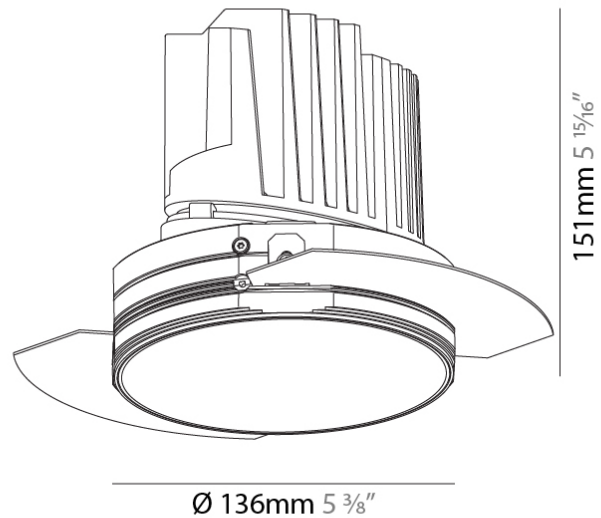

ELECTRICAL

Lamp Type: LED (Zhaga Standard)
Input Wattage (W): 13.2 / 16.5
Total Output Wattage (W): 12.1 / 14.7
Dimming: Tri-Mode (Non-Dimming and Phase Dimming (120Vac only) and 0-10V Dimming)
Driver Included: No
Driver Location: Recessed Housing
Driver Type: Constant Current - Universal
Driver Class: Class 2
Housing: See components
Input Voltage (V): 120 - 277
Constant Current (MA): 350

LED

Number of LEDs: 1
Color Temperature (°K): 2700 / 3000 / 3500 / 4000
Max. Delivered Lumen (lm): 814 / 877 / 911 / 930
Nominal Lumen (lm): 1246 / 1342 / 1396 / 1424
CRI: >90 CRI
Efficiency (%): 90.5
Lamp Life (hrs): 50000
Upon Request: RGB-W Tunable White Special Color Temperature Special LED

OPTICAL

Reflector°: 10
Optic°: Lens Pack - No Lens / Linear Spread Lens / Honeycomb / Spread Lens
Upon Request: Special Beam Angles

RATINGS AND CERTIFICATIONS

382, F 416-247-9319, www.zaneen.com

Not to be used in conjunction with other models at the end of the existing Model #. For assistance on 'custom' specifications, contact zteam@zaneen.com. In a constant effort to supply the best product, we reserve the right to change specifications or materials without notice. The most recent specification sheets are found at zaneen.com

IP rating: IP20