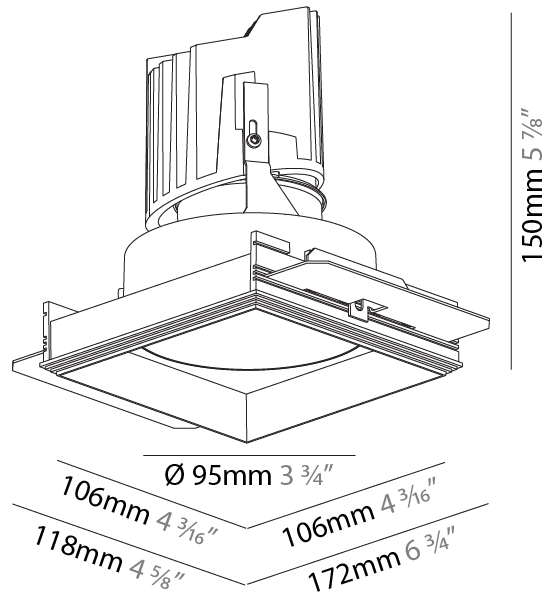

ELECTRICAL

Lamp Type: LED (Zhaga Standard)
Input Wattage (W): 16.5
Total Output Wattage (W): 14.7
Dimming: Dali Dimming
Driver Included: No
Driver Location: Recessed Housing
Driver Type: Constant Current - 120Vac
Driver Class: Class 2
Housing: See Components
Input Voltage (V): 120
Constant Current (MA): 350

LED

Number of LEDs: 1
Color Temperature (°K): Warm Dim
Max. Delivered Lumen (lm): 770
Nominal Lumen (lm): 1140
CRI: >90 CRI
Lamp Life (hrs): 50000
Upon Request: RGB-W Tunable White Special Color Temperature Special LED

OPTICAL

Reflector: 20 / 40 / 60
Upon Request: Special Beam Angles

RATINGS AND CERTIFICATIONS

Zaneen Group, Inc. 6260 Folsom Blvd., Suite 3382, F 416-247-9319, www.zaneen.com
Certified By: Certified for North American Standards
In a constant effort to supply the best product, we reserve the right to change specifications or materials without notice. The most recent specification sheets are found at zaneen.com