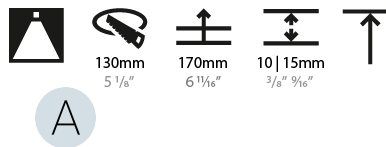

PHYSICAL

Shape: Round
Diameter (mm): 139
Diameter (in): 5 1/2
Height (mm): 151
Height (in): 5 15/16
Ceiling Thickness (mm): 10 / 12.5 / 15
Ceiling Thickness (in): 3/8 or 1/2 or 9/16
Min. Recessing Depth (mm): 170
Min. Recessing Depth (in): 6 11/16
Light Distribution: Downlight
Weight (kg): 0.946
Weight (lbs): 2.09
Fixture Finish: SSR / BKV / CWI / CRY / HAB / UFT / ITA / RUA / FTG / MYG / LOD / PUS / FRO / FUP / KIA / POP / BLS / SPG / MEY / GOH / GUM / CHC / COM / ABZ / JAG / OBR / MOS / ROR
Fixture Material: Aluminum Die Cast
Cut-out Measurements: 130mm / 5 1/8"

ELECTRICAL

Lamp Type: LED (Zhaga Standard)
Input Wattage (W): 13.2 / 16.5
Total Output Wattage (W): 12 / 14
Dimming: Tri-Mode (Non-Dimming and Phase Dimming (120Vac only) and 0-10V Dimming)
Driver Included: No
Driver Location: Recessed Housing
Driver Type: Constant Current - Universal
Driver Class: Class 2
Housing: See components
Input Voltage (V): 120 - 277
Constant Current (MA): 350

LED

Number of LEDs: 1
Color Temperature (°K): 2700 / 3000 / 3500 / 4000
Max. Delivered Lumen (lm): 810 / 900 / 970 / 990
Nominal Lumen (lm): 960 / 1070 / 1156 / 1180
CRI: >90 CRI
Efficiency (%): 0.905
Lamp Life (hrs): 50000

OPTICAL

Reflector°: 10

RATINGS AND CERTIFICATIONS

Certified By: Certified for North American Standards
IP rating: IP54