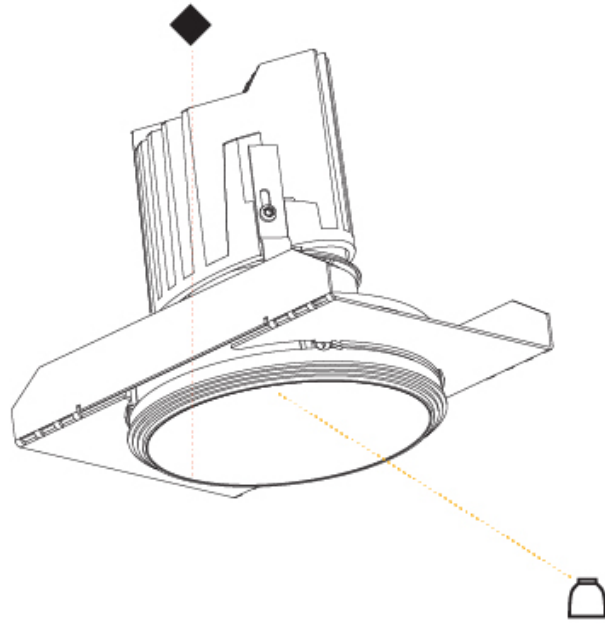

BIONIQ ROUND DEEP TRIMLESS

A35191-

PROJECT

TYPE

SPECIFIER

QUANTITY

DATE