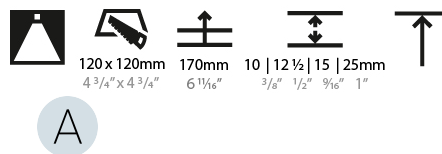

ELECTRICAL

Lamp Type: LED (Zhaga Standard)
Input Wattage (W): 16.5
Total Output Wattage (W): 14.7
Dimming: Dali Dimming
Driver Included: No
Driver Location: Recessed Housing
Driver Type: Constant Current - 120Vac
Driver Class: Class 2
Housing: See Components
Input Voltage (V): 120
Constant Current (MA): 350

LED

Number of LEDs: 1
Color Temperature (°K): Warm Dim
Max. Delivered Lumen (lm): 770
Nominal Lumen (lm): 1140
CRI: >90 CRI
Lamp Life (hrs): 50000
Upon Request: RGB-W Tunable White Special Color Temperature Special LED

OPTICAL

Reflector: 20 / 40 / 60
Upon Request: Special Beam Angles

RATINGS AND CERTIFICATIONS

Zaneen Group, Inc. 6260 Folsom Blvd., Suite 3382, F 416-247-9319, www.zaneen.com
Certified By: Certified for North American Standards
In a constant effort to supply the best product, we reserve the right to change specifications or materials without notice. The most recent specification sheets are found at zaneen.com