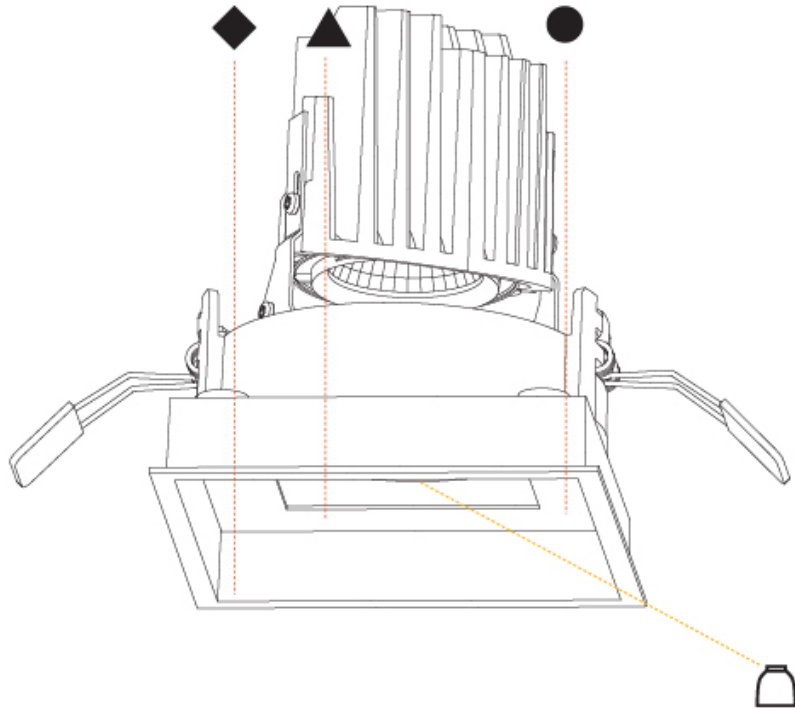

BIONIQ SQUARE DEEP COMFORT RECESSED

A35371-

For Color / Finish Chart & Symbology see Appendix or product page downloadable area.

	27K	35K	30K	40K	°K
Color Temperature	2700K	3500K	3000K	4000K	
Reflector	20	40	60		
	20°	40°	60°		

ORDER-EXAMPLE: °K
L3XXXX- 02 02 02 30K 20
Black Black Black 3000K 20°