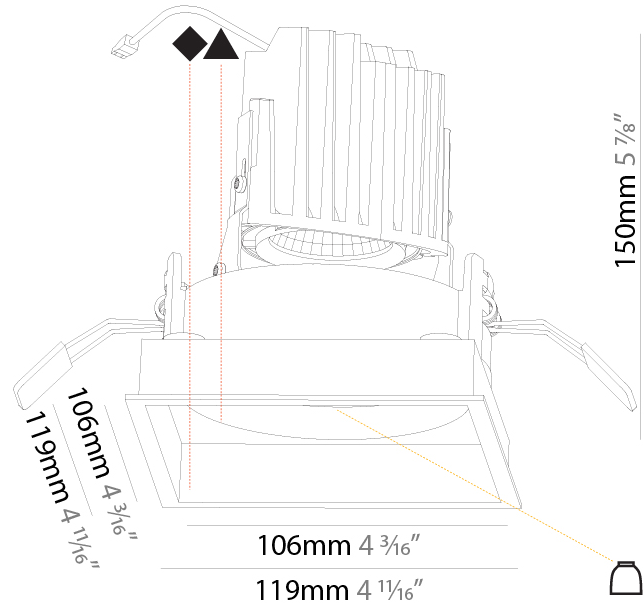

GENERAL

Series: Bioniq
Subseries: Bioniq Square Deep
Brand: Prolicht
Division: Architectural
Mounting Type: Recessed
Mounting Location: Ceiling
Subcategory: Downlight

PHYSICAL

Shape: Square
Length (mm): 119
Length (in): 4 11/16
Width (mm): 119
Width (in): 4 11/16
Depth (mm): 150
Depth (in): 5 7/8
Ceiling Thickness (mm): 10 / 12.5 / 15
Ceiling Thickness (in): 3/8 or 1/2 or 9/16
Min. Recessing Depth (mm): 170
Min. Recessing Depth (in): 6 11/16
Light Distribution: Downlight
Weight (kg): 0.592
Weight (lbs): 1.31

Fixture Finish: SSR / BKV / CWI / CRY / HAB / UFT / ITA / RUA / FTG / MYG / LOD / PUS / FRO / FUP / KIA / POP / BLS / SPG / MEY / GOH / GUM / CHC / COM / ABZ / JAG / OBR / MOS / ROR

Fixture Material: Aluminum Die Cast

Cut-out Measurements: 114mm / 4 1/2" x 114mm / 4 1/2"

ELECTRICAL

Lamp Type: LED (Zhaga Standard)
Total Output Wattage (W): 15
Dimming: Dali Dimming
Driver Included: No
Driver Location: Recessed Housing
Driver Type: Constant Current 120Vac
Housing: See components
Input Voltage (V): 120
Constant Current (MA): 350

LED

Number of LEDs: 1
Color Temperature (°K): Warm Dim
Max. Delivered Lumen (lm): 760
Nominal Lumen (lm): 1140
CRI: >90 CRI
Lamp Life (hrs): 50000

OPTICAL

Reflector°: 20 / 40 / 60
Adjustability: Rotational 355°; Tilt 30°

RATINGS AND CERTIFICATIONS

Certified By: Certified for North American Standards
IP rating: IP20