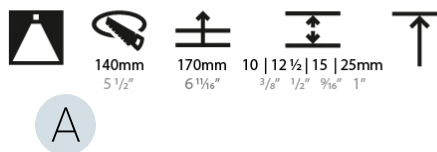

ELECTRICAL

Lamp Type: LED (Zhaga Standard)
Input Wattage (W): 13.2 / 16.5
Total Output Wattage (W): 12.1 / 14.7
Dimming: Tri-Mode (Non-Dimming and Phase Dimming (120Vac only) and 0-10V Dimming)
Driver Included: No
Driver Location: Recessed Housing
Driver Type: Constant Current - Universal
Driver Class: Class 2
Housing: See components
Input Voltage (V): 120 - 277
Constant Current (MA): 350

LED

Number of LEDs: 1
Color Temperature (°K): 2700 / 3000 / 3500 / 4000
Max. Delivered Lumen (lm): 814 / 877 / 911 / 930
Nominal Lumen (lm): 1246 / 1342 / 1396 / 1424
CRI: >90 CRI
Efficiency (%): 90.5
Lamp Life (hrs): 50000
Upon Request: RGB-W Tunable White Special Color Temperature Special LED

OPTICAL

Reflector°: 10
Optic°: Lens Pack - No Lens / Linear Spread Lens / Honeycomb / Spread Lens
Upon Request: Special Beam Angles

RATINGS AND CERTIFICATIONS

382, F 416-247-9319, www.zaneen.com

Not to be used in conjunction with other models at the end of the existing Model #. For assistance on 'custom' specifications, contact zteam@zaneen.com. In a constant effort to supply the best product, we reserve the right to change specifications or materials without notice. The most recent specification sheets are found at zaneen.com

IP rating: IP20