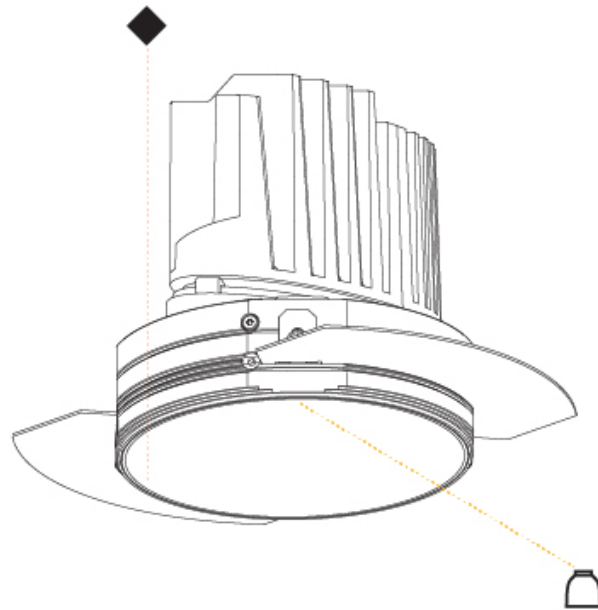

BIONIQ ROUND DEEP TRIMLESS

A35194-

PROJECT

TYPE

SPECIFIER

QUANTITY

DATE