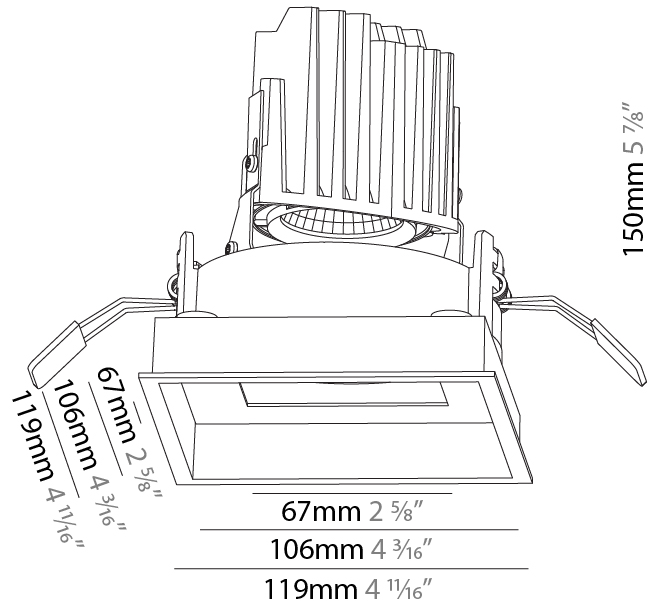

GENERAL

Series: Bioniq
Subseries: Bioniq Square Deep Comfort
Brand: Prolicht
Division: Architectural
Mounting Type: Recessed
Mounting Location: Ceiling
Subcategory: Downlight

PHYSICAL

Shape: Square
Length (mm): 119
Length (in): 4 11/16
Width (mm): 119
Width (in): 4 11/16
Depth (mm): 150
Depth (in): 5 7/8
Ceiling Thickness (mm): 10 / 12.5 / 15
Ceiling Thickness (in): 3/8 or 1/2 or 9/16
Min. Recessing Depth (mm): 170
Min. Recessing Depth (in): 6 11/16
Light Distribution: Downlight
Weight (kg): 0.656
Weight (lbs): 1.45
Fixture Finish: SSR / BKV / CWI / CRY / HAB / UFT / ITA / RUA / FTG / MYG / LOD / PUS / FRO / FUP / KIA / POP / BLS / SPG / MEY / GOH / GUM / CHC / COM / ABZ / JAG / OBR / MOS / ROR
Fixture Material: Aluminum Die Cast
Cut-out Measurements: 114mm / 4 1/2" x 114mm / 4 1/2"

ELECTRICAL

Lamp Type: LED (Zhaga Standard)
Total Output Wattage (W): 15
Dimming: Dali Dimming
Driver Included: No
Driver Location: Recessed Housing
Driver Type: Constant Current - 120Vac
Housing: See components
Input Voltage (V): 120
Constant Current (MA): 350

LED

Number of LEDs: 1
Color Temperature (°K): Warm Dim
Max. Delivered Lumen (lm): 760
Nominal Lumen (lm): 1140
CRI: >90 CRI
Lamp Life (hrs): 50000

OPTICAL

Reflector: 20 / 40 / 60

RATINGS AND CERTIFICATIONS

Certified By: Certified for North American Standards
IP rating: IP20