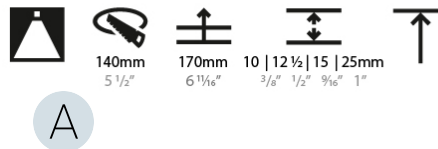

OPTICAL

Reflector°: 18 / 34
 Optic°: Lens Pack - No Lens / Linear Spread Lens / Honeycomb / Spread Lens
 Adjustability: Fixed
 Upon Request: Special Beam Angles

RATINGS AND CERTIFICATIONS

382, F 416-247-9319, www.zaneen.com
 Certified by Intertek for North American standards at the end of the existing Model #. For assistance on 'custom' specifications, contact zteam@zaneen.com.
 In a constant effort to supply the best product, we reserve the right to change specifications or materials without notice. The most recent specification sheets are found at zaneen.com
 IP rating: IP20