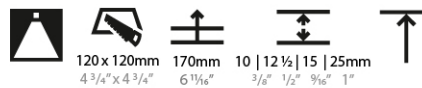

PHYSICAL

Shape: Square
Diameter (mm): 95
Diameter (in): 3 3/4
Length (mm): 106
Length (in): 4 3/16
Width (mm): 106
Width (in): 4 3/16
Depth (mm): 150
Depth (in): 5 7/8

Ceiling Thickness (mm): 10 / 12.5 / 15 / 25
Ceiling Thickness (in): 3/8 or 1/2 or 9/16 or 1

Min. Recessing Depth (mm): 170
Min. Recessing Depth (in): 6 11/16

Light Distribution: Downlight
Weight (kg): 0.705
Weight (lbs): 1.55

Fixture Finish: SSR / BKV / CWI / CRY / HAB / UFT / ITA / RUA / FTG / MYG / LOD / PUS / FRO / FUP / KIA / POP / BLS / SPG / MEY / GOH / GUM / CHC / COM / ABZ / JAG / OBR / MOS / ROR

Fixture Material: Aluminum Die Cast
Cut-out Measurements: 120mm / 4 3/4" x 120mm / 4 3/4"
Upon Request: Unique Ceiling Thickness

ELECTRICAL

Lamp Type: LED (Zhaga Standard)
Input Wattage (W): 15.5
Total Output Wattage (W): 14.5
Dimming: Tri-Mode (Non-Dimming and Phase Dimming (120Vac only) and 0-10V Dimming)
Driver Included: No
Driver Location: Recessed Housing
Driver Type: Constant Current - Universal
Driver Class: Class 2
Housing: See components
Input Voltage (V): 120 - 277
Constant Current (MA): 500

LED

Number of LEDs: 1
Color Temperature (°K): 2700 / 3000 / 3500 / 4000
Max. Delivered Lumen (lm): 940 / 980 / 1029 / 1050
Nominal Lumen (lm): 1386 / 1438 / 1511 / 1542
CRI: >90 CRI
Efficiency (%): 87.9 / 88.4 / 87.9
Lamp Life (hrs): 50000

Upon Request: RGB-W Tunable White Special Color Temperature Special LED

OPTICAL

Reflector*: 20 / 40 / 60
Upon Request: Special Beam Angles

ZANEEN® © 2021, 2022, 2023, 2024, 3382, F 416-247-9319, www.zaneen.com

Available for international specifications by adding 'INT' at the end of the existing Model #. For assistance on 'custom' specifications, contact zteam@zaneen.com. In a constant effort to supply the best product, we reserve the right to change specifications or materials without notice. The most recent specification sheets are found at zaneen.com

IP rating: IP20