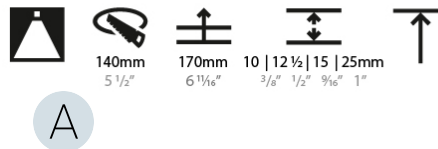

ELECTRICAL

Lamp Type: LED (Zhaga Standard)
Input Wattage (W): 28
Total Output Wattage (W): 26.4
Dimming: Tri-Mode (Non-Dimming and Phase Dimming (120Vac only) and 0-10V Dimming)
Driver Included: No
Driver Location: Recessed Housing
Driver Type: Constant Current - Universal
Driver Class: Class 2
Housing: See components
Input Voltage (V): 120 - 277
Constant Current (mA): 700

LED

Number of LEDs: 1
Color Temperature (°K): 2700 / 3000 / 3500 / 4000
Max. Delivered Lumen (lm): 2156 / 2244 / 2377 / 2425
Nominal Lumen (lm): 2909 / 3028 / 3208 / 2373
CRI: >90 CRI
Lamp Life (hrs): 50000
Upon Request: RGB-W Tunable White Special Color Temperature Special LED

OPTICAL

Reflector°: 18 / 34
Optic°: Lens Pack - No Lens / Linear Spread Lens / Honeycomb / Spread Lens
Adjustability: Fixed
Upon Request: Special Beam Angles

RATINGS AND CERTIFICATIONS

382, F 416-247-9319, www.zaneen.com

Created by Zaneen Lighting for North American Standards. At the end of the existing Model #. For assistance on 'custom' specifications, contact zteam@zaneen.com. In a constant effort to supply the best product, we reserve the right to change specifications or materials without notice. The most recent specification sheets are found at zaneen.com

IP rating: IP20