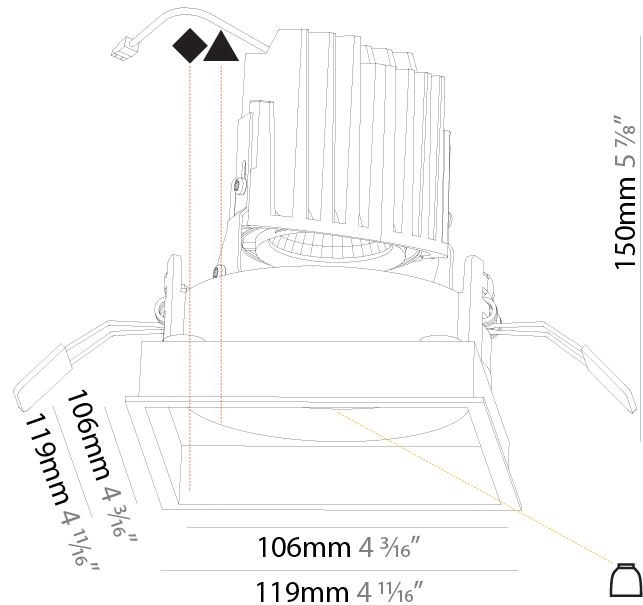

GENERAL

Series: Bioniq
Subseries: Bioniq Square Deep
Brand: Prolicht
Division: Architectural
Mounting Type: Recessed
Mounting Location: Ceiling
Subcategory: Downlight

PHYSICAL

Shape: Square
Length (mm): 119
Length (in): 4 11/16
Width (mm): 119
Width (in): 4 11/16
Depth (mm): 150
Depth (in): 5 7/8
Ceiling Thickness (mm): 10 / 12.5 / 15
Ceiling Thickness (in): 3/8 or 1/2 or 9/16
Min. Recessing Depth (mm): 170
Min. Recessing Depth (in): 6 11/16
Light Distribution: Downlight
Weight (kg): 0.626
Weight (lbs): 1.38
Fixture Finish: SSR / BKV / CWI / CRY / HAB / UFT / ITA / RUA / FTG / MYG / LOD / PUS / FRO / FUP / KIA / POP / BLS / SPG / MEY / GOH / GUM / CHC / COM / ABZ / JAG / OBR / MOS / ROR
Fixture Material: Aluminum Die Cast
Cut-out Measurements: 114mm / 4 1/2" x 114mm / 4 1/2"

RATINGS AND CERTIFICATIONS

Certified By: Certified for North American Standards
IP rating: IP20

114 x 114mm
4 1/2" x 4 1/2"

170mm
6 1/4"

10 | 15mm
3/8" | 9/16"

106mm 4 3/16"

119mm 4 11/16"

150mm 5 7/8"