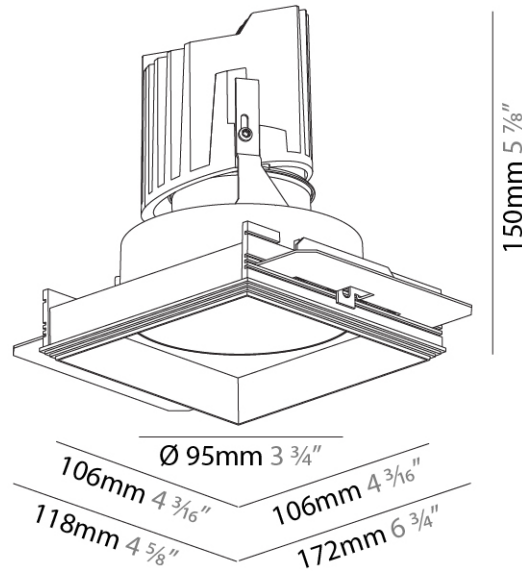

PHYSICAL

Shape: Square
Diameter (mm): 95
Diameter (in): 3 3/4
Length (mm): 106
Length (in): 4 3/16
Width (mm): 106
Width (in): 4 3/16
Depth (mm): 150
Depth (in): 5 7/8

Ceiling Thickness (mm): 10 / 12.5 / 15 / 25
Ceiling Thickness (in): 3/8 or 1/2 or 9/16 or 1

Min. Recessing Depth (mm): 170
Min. Recessing Depth (in): 6 11/16
Light Distribution: Downlight

Weight (kg): 0.705
Weight (lbs): 1.55

Fixture Finish: SSR / BKV / CWI / CRY / HAB / UFT / ITA / RUA / FTG / MYG / LOD / PUS / FRO / FUP / KIA / POP / BLS / SPG / MEY / GOH / GUM / CHC / COM / ABZ / JAG / OBR / MOS / ROR

Fixture Material: Aluminum Die Cast
Cut-out Measurements: 120mm / 4 3/4" x 120mm / 4 3/4"
Upon Request: Unique Ceiling Thickness

ELECTRICAL

Lamp Type: LED (Zhaga Standard)
Input Wattage (W): 15.5
Total Output Wattage (W): 14.5
Dimming: Tri-Mode (Non-Dimming and Phase Dimming (120Vac only) and 0-10V Dimming)

Driver Included: No
Driver Location: Recessed Housing
Driver Type: Constant Current - Universal
Driver Class: Class 2
Housing: See components
Input Voltage (V): 120 - 277
Constant Current (MA): 500

LED

Number of LEDs: 1
Color Temperature (°K): 2700 / 3000 / 3500 / 4000
Max. Delivered Lumen (lm): 940 / 980 / 1029 / 1050
Nominal Lumen (lm): 1386 / 1438 / 1511 / 1542
CRI: >90 CRI
Efficiency (%): 87.9 / 88.4 / 87.9
Lamp Life (hrs): 50000

Upon Request: RGB-W Tunable White Special Color Temperature Special LED

OPTICAL

Reflector°: 20 / 40 / 60
Upon Request: Special Beam Angles

© 2024 Zaneen Lighting, Inc. 188-3382, F 416-247-9319, www.zaneen.com

Available for international specifications by adding 'INT' at the end of the existing Model #. For assistance on 'custom' specifications, contact zteam@zaneen.com. In a constant effort to supply the best product, we reserve the right to change specifications or materials without notice. The most recent specification sheets are found at zaneen.com

IP rating: IP20