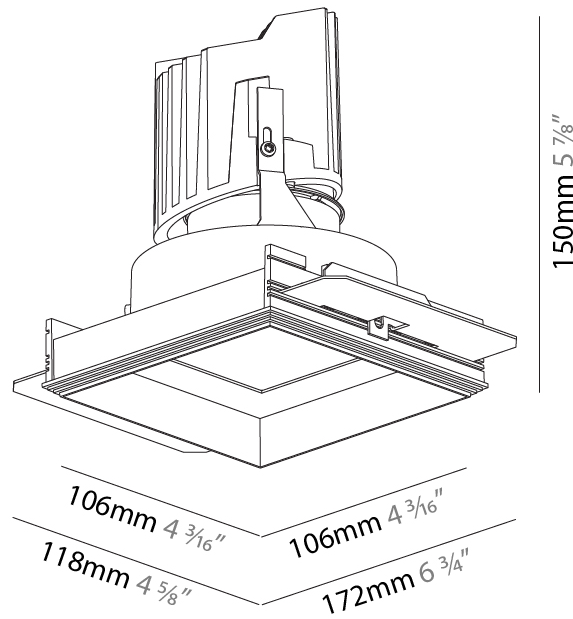

PHYSICAL

Shape: Square
Length (mm): 106
Length (in): 4 3/16
Width (mm): 106
Width (in): 4 3/16
Height (mm): 150
Height (in): 5 7/8
Ceiling Thickness (mm): 10 / 12.5 / 15 / 25
Ceiling Thickness (in): 3/8 or 1/2 or 9/16 or 1
Min. Recessing Depth (mm): 170
Min. Recessing Depth (in): 6 11/16
Light Distribution: Downlight
Weight (kg): 0.769
Weight (lbs): 1.69
Fixture Finish: SSR / BKV / CWI / CRY / HAB / UFT / ITA / RUA / FTG / MYG / LOD / PUS / FRO / FUP / KIA / POP / BLS / SPG / MEY / GOH / GUM / CHC / COM / ABZ / JAG / OBR / MOS / ROR
Fixture Material: Aluminum Die Cast
Cut-out Measurements: 120mm / 4 3/4" x 120mm / 4 3/4"
Upon Request: Unique Ceiling Thickness

ELECTRICAL

Lamp Type: LED (Zhaga Standard)
Input Wattage (W): 16.5
Total Output Wattage (W): 14.7
Dimming: Dali Dimming
Driver Included: No
Driver Location: Recessed Housing
Driver Type: Constant Current - 120Vac
Driver Class: Class 2
Housing: See Components
Input Voltage (V): 120
Constant Current (MA): 350

LED

Number of LEDs: 1
Max. Delivered Lumen (lm): 770
Nominal Lumen (lm): 1140
CRI: >90 CRI
Lamp Life (hrs): 50000
Upon Request: RGB-W Tunable White Special Color Temperature Special LED

OPTICAL

Reflector*: 20 / 40 / 60
Upon Request: Special Beam Angles

RATINGS AND CERTIFICATIONS

Certified By: Certified for North American Standards

IP rating: IP20
Zaneen Company Inc. © 2024, T 1800-388-3382, F 416-247-9319, www.zaneen.com