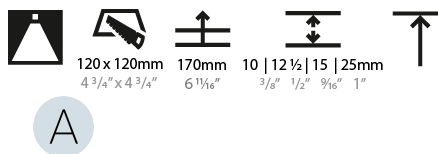

PHYSICAL

Shape: Square
Length (mm): 106
Length (in): 4 3/16
Width (mm): 106
Width (in): 4 3/16
Height (mm): 150
Height (in): 5 7/8
Ceiling Thickness (mm): 10 / 12.5 / 15 / 25
Ceiling Thickness (in): 3/8 or 1/2 or 9/16 or 1
Min. Recessing Depth (mm): 170
Min. Recessing Depth (in): 6 11/16
Light Distribution: Downlight
Weight (kg): 0.769
Weight (lbs): 1.69
Fixture Finish: SSR / BKV / CWI / CRY / HAB / UFT / ITA / RUA / FTG / MYG / LOD / PUS / FRO / FUP / KIA / POP / BLS / SPG / MEY / GOH / GUM / CHC / COM / ABZ / JAG / OBR / MOS / ROR
Fixture Material: Aluminum Die Cast
Cut-out Measurements: 120mm / 4 3/4" x 120mm / 4 3/4"
Upon Request: Unique Ceiling Thickness

ELECTRICAL

Lamp Type: LED (Zhaga Standard)
Input Wattage (W): 16.5
Total Output Wattage (W): 14.7
Dimming: Dali Dimming
Driver Included: No
Driver Location: Recessed Housing
Driver Type: Constant Current - 120Vac
Driver Class: Class 2
Housing: See Components
Input Voltage (V): 120
Constant Current (MA): 350

LED

Number of LEDs: 1
Max. Delivered Lumen (lm): 770
Nominal Lumen (lm): 1140
CRI: >90 CRI
Lamp Life (hrs): 50000
Upon Request: RGB-W Tunable White Special Color Temperature Special LED

OPTICAL

Reflector*: 20 / 40 / 60
Upon Request: Special Beam Angles

RATINGS AND CERTIFICATIONS

Certified By: Certified for North American Standards

IP rating: IP20
Zaneen Company Inc. © 2024, T 1800-388-3382, F 416-247-9319, www.zaneen.com