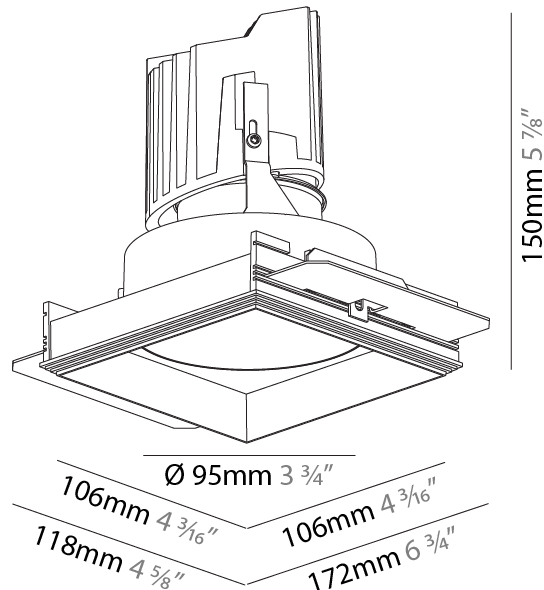

GENERAL

Series: Bioniq
Subseries: Bioniq Square Deep
Brand: Prolicht
Division: Architectural
Mounting Type: Trimless
Mounting Location: Ceiling
Subcategory: Downlight

PHYSICAL

Diameter (mm): 95
Diameter (in): 3 3/4
Length (mm): 106
Length (in): 4 3/16
Width (mm): 106
Width (in): 4 3/16
Height (mm): 150
Height (in): 5 7/8
Ceiling Thickness (mm): 10 / 12.5 / 15 / 25
Ceiling Thickness (in): 3/8 or 1/2 or 9/16 or 1
Min. Recessing Depth (mm): 170
Min. Recessing Depth (in): 6 11/16
Light Distribution: Downlight
Weight (kg): 0.688
Weight (lbs): 1.52
Fixture Finish: SSR / BKV / CWI / CRY / HAB / UFT / ITA / RUA / FTG / MYG / LOD / PUS / FRO / FUP / KIA / POP / BLS / SPG / MEY / GOH / GUM / CHC / COM / ABZ / JAG / OBR / MOS / ROR
Fixture Material: Aluminum Die Cast
Cut-out Measurements: 120mm / 4 3/4" x 120mm / 4 3/4"
Upon Request: Unique Ceiling Thickness

ELECTRICAL

Lamp Type: LED (Zhaga Standard)
Input Wattage (W): 16.5
Total Output Wattage (W): 14.7
Dimming: Dali Dimming
Driver Included: No
Driver Location: Recessed Housing
Driver Type: Constant Current - 120Vac
Driver Class: Class 2
Housing: See Components
Input Voltage (V): 120
Constant Current (MA): 350

LED

Number of LEDs: 1
Color Temperature (°K): Warm Dim
Max. Delivered Lumen (lm): 770
Nominal Lumen (lm): 1140
CRI: >90 CRI
Lamp Life (hrs): 50000
Upon Request: RGB-W Tunable White Special Color Temperature Special LED

OPTICAL

Reflector: 20 / 40 / 60
Upon Request: Special Beam Angles

RATINGS AND CERTIFICATIONS

Zaneen Group, Inc. 6260 Folsom Blvd., Suite 3382, F 416-247-9319, www.zaneen.com

Certified By: Certified for North American Standards
In a constant effort to supply the best product, we reserve the right to change specifications or materials without notice. The most recent specification sheets are found at zaneen.com