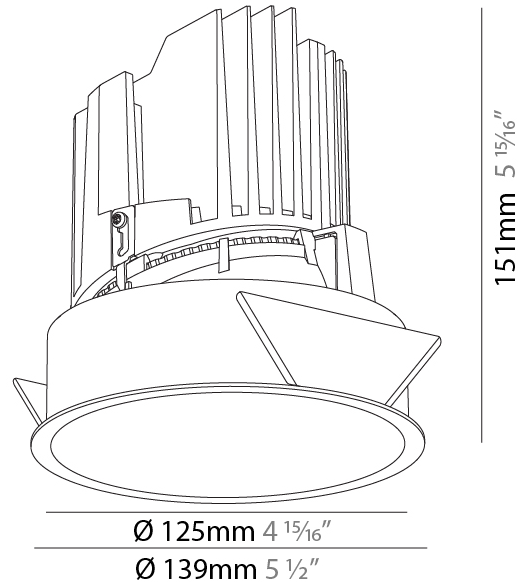

GENERAL

Series: Bioniq
Subseries: Bioniq Round Deep
Brand: Prolicht
Division: Architectural
Mounting Type: Recessed
Mounting Location: Ceiling
Subcategory: Downlight

PHYSICAL

Shape: Round
Diameter (mm): 139
Diameter (in): 5 1/2
Height (mm): 151
Height (in): 5 15/16
Ceiling Thickness (mm): 10 / 12.5 / 15
Ceiling Thickness (in): 3/8 or 1/2 or 9/16
Min. Recessing Depth (mm): 170
Min. Recessing Depth (in): 6 11/16
Light Distribution: Downlight
Weight (kg): 0.951
Weight (lbs): 2.1
Fixture Finish: SSR / BKV / CWI / CRY / HAB / UFT / ITA / RUA / FTG / MYG / LOD / PUS / FRO / FUP / KIA / POP / BLS / SPG / MEY / GOH / GUM / CHC / COM / ABZ / JAG / OBR / MOS / ROR
Fixture Material: Aluminum Die Cast
Cut-out Measurements: 130mm / 5 1/8"

ELECTRICAL

Lamp Type: LED (Zhaga Standard)
Input Wattage (W): 28.6
Total Output Wattage (W): 26.4
Dimming: Tri-Mode (Non-Dimming and Phase Dimming (120Vac only) and 0-10V Dimming)
Driver Included: No
Driver Location: Recessed Housing
Driver Type: Constant Current - Universal
Driver Class: Class 2
Input Voltage (V): 120 - 277
Constant Current (MA): 700

LED

Number of LEDs: 1
Color Temperature (°K): 2700 / 3000 / 3500 / 4000
Max. Delivered Lumen (lm): 1890 / 1940 / 2038 / 2080
Nominal Lumen (lm): 3210 / 3290 / 3459 / 3530
CRI: >90 CRI
Efficiency (%): 0.631
Lamp Life (hrs): 50000

OPTICAL

Reflector: 20 / 25 / 40

RATINGS AND CERTIFICATIONS

Certified By: Certified for North American Standards
IP rating: IP54