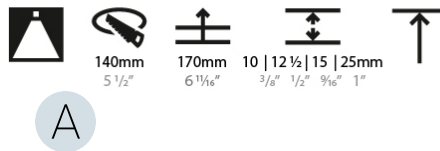

ELECTRICAL

Lamp Type: LED (Zhaga Standard)
Input Wattage (W): 13.2 / 16.5
Total Output Wattage (W): 12.1 / 14.7
Dimming: Tri-Mode (Non-Dimming and Phase Dimming (120Vac only) and 0-10V Dimming)
Driver Included: No
Driver Location: Recessed Housing
Driver Type: Constant Current - Universal
Driver Class: Class 2
Housing: See components
Input Voltage (V): 120 - 277
Constant Current (MA): 350

LED

Number of LEDs: 1
Color Temperature (°K): 2700 / 3000 / 3500 / 4000
Max. Delivered Lumen (lm): 814 / 877 / 911 / 930
Nominal Lumen (lm): 1246 / 1342 / 1396 / 1424
CRI: >90 CRI
Efficiency (%): 90.5
Lamp Life (hrs): 50000
Upon Request: RGB-W Tunable White Special Color Temperature Special LED

OPTICAL

Reflector°: 10
Optic°: Lens Pack - No Lens / Linear Spread Lens / Honeycomb / Spread Lens
Upon Request: Special Beam Angles

RATINGS AND CERTIFICATIONS

382, F 416-247-9319, www.zaneen.com

Created by Zaneen Lighting for North American Standards. At the end of the existing Model #. For assistance on 'custom' specifications, contact zteam@zaneen.com. In a constant effort to supply the best product, we reserve the right to change specifications or materials without notice. The most recent specification sheets are found at zaneen.com

IP rating: IP20