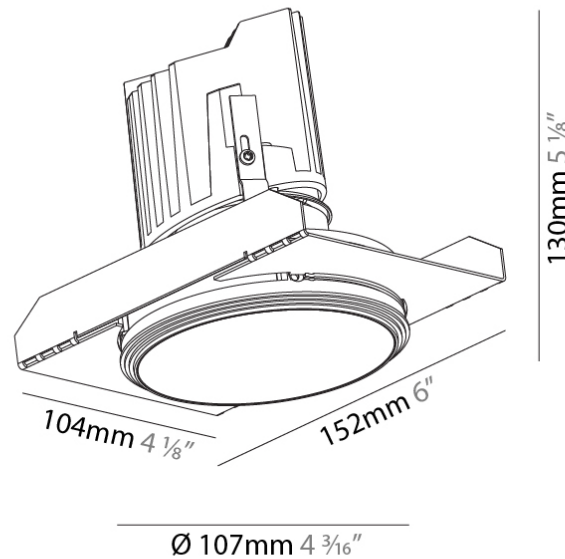

ELECTRICAL

Lamp Type: LED (Zhaga Standard)
Input Wattage (W): 13
Total Output Wattage (W): 11.8
Dimming: Tri-Mode (Non-Dimming and Phase Dimming (120Vac only) and 0-10V Dimming)
Driver Included: No
Driver Location: Recessed Housing
Driver Type: Constant Current - Universal
Driver Class: Class 2
Housing: See components
Input Voltage (V): 120 - 277
Constant Current (MA): 350

LED

Number of LEDs: 1
Color Temperature (°K): 2700 / 3000 / 3500 / 4000
Max. Delivered Lumen (lm): 876 / 909 / 955 / 974
Nominal Lumen (lm): 1304 / 1352 / 1421 / 1450
CRI: >90 CRI
Efficiency (%): 87.9 / 88.4 / 87.9
Lamp Life (hrs): 50000
Upon Request: RGB-W Tunable White Special Color Temperature Special LED

OPTICAL

Reflector°: 18 / 42 / 60
Optic°: Lens Pack - No Lens / Linear Spread Lens / Honeycomb / Spread Lens
Upon Request: Special Beam Angles

RATINGS AND CERTIFICATIONS

382, F 416-247-9319, www.zaneen.com
Certified by Intertek for North American Standards. At the end of the existing Model #. For assistance on 'custom' specifications, contact zteam@zaneen.com.
In a constant effort to supply the best product, we reserve the right to change specifications or materials without notice. The most recent specification sheets are found at zaneen.com
IP rating: IP20