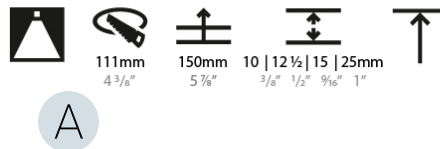

LED

Number of LEDs: 1
 Color Temperature (°K): 2700 / 3000 / 3500 / 4000
 Max. Delivered Lumen (lm): 876 / 909 / 955 / 974
 Nominal Lumen (lm): 1304 / 1352 / 1421 / 1450
 CRI: >90 CRI
 Efficiency (%): 87.9 / 88.4 / 87.9
 Lamp Life (hrs): 50000
 Upon Request: RGB-W Tunable White Special Color Temperature Special LED

OPTICAL

Reflector°: 18 / 42 / 60
 Optic°: Lens Pack - No Lens / Linear Spread Lens / Honeycomb / Spread Lens
 Upon Request: Special Beam Angles

RATINGS AND CERTIFICATIONS

382, F 416-247-9319, www.zaneen.com
 Certified by Intertek for North American Standards. At the end of the existing Model #. For assistance on 'custom' specifications, contact zteam@zaneen.com.
 In a constant effort to supply the best product, we reserve the right to change specifications or materials without notice. The most recent specification sheets are found at zaneen.com
 IP rating: IP20