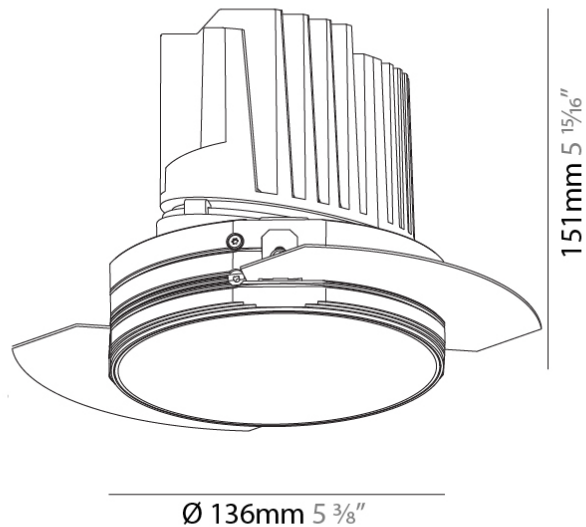

GENERAL

Series: Bioniq
 Subseries: Bioniq Round Deep
 Brand: Prolicht
 Division: Architectural
 Mounting Type: Trimless
 Mounting Location: Ceiling
 Subcategory: Downlight

PHYSICAL

Shape: Round
 Diameter (mm): 136
 Diameter (in): 5 3/8
 Height (mm): 151
 Height (in): 5 15/16
 Ceiling Thickness (mm): 10 / 12.5 / 15 / 25
 Ceiling Thickness (in): 3/8 or 1/2 or 9/16 or 1
 Min. Recessing Depth (mm): 170
 Min. Recessing Depth (in): 6 11/16
 Light Distribution: Downlight
 Weight (kg): 1.078
 Weight (lbs): 2.37
 Fixture Finish: SSR / BKV / CWI / CRY / HAB / UFT / ITA / RUA / FTG / MYG / LOD / PUS / FRO / FUP / KIA / POP / BLS / SPG / MEY / GOH / GUM / CHC / COM / ABZ / JAG / OBR / MOS / ROR
 Fixture Material: Aluminum Die Cast
 Cut-out Measurements: Ø 140mm / 5 1/2"
 Upon Request: Unique Ceiling Thickness

OPTICAL

Reflector°: 18 / 34
 Optic°: Lens Pack - No Lens / Linear Spread Lens / Honeycomb / Spread Lens
 Adjustability: Fixed
 Upon Request: Special Beam Angles

RATINGS AND CERTIFICATIONS

382, F 416-247-9319, www.zaneen.com
 Certified and tested for North American standards at the end of the existing Model #. For assistance on 'custom' specifications, contact zteam@zaneen.com.
 In a constant effort to supply the best product, we reserve the right to change specifications or materials without notice. The most recent specification sheets are found at zaneen.com
 IP rating: IP20