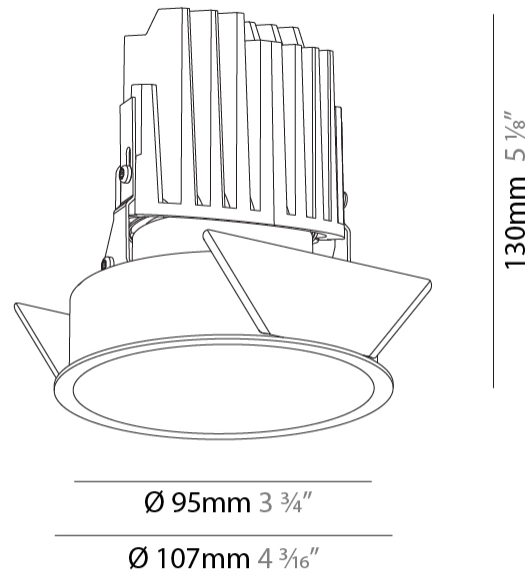

GENERAL

Series: Bioniq
Subseries: Bioniq Round Deep
Brand: Prolicht
Division: Architectural
Mounting Type: Recessed
Mounting Location: Ceiling
Subcategory: Downlight

PHYSICAL

Shape: Round
Diameter (mm): 107
Diameter (in): 4 3/16
Height (mm): 130
Height (in): 5 1/8
Ceiling Thickness (mm): 10 / 12.5 / 15
Ceiling Thickness (in): 3/8 or 1/2 or 9/16
Min. Recessing Depth (mm): 150
Min. Recessing Depth (in): 5 7/8
Light Distribution: Downlight
Weight (kg): 0.506
Weight (lbs): 1.12
Fixture Finish: SSR / BKV / CWI / CRY / HAB / LAG / UFT / ITA / RUA / RUR / MIC / FTG / MYG / TWT / LOD / PUS / FRO / FUP / KIA / POP / BLS / SPG / MEY / GOH / GUM / CHC / COM / ABZ / JAG / OBR / MOS / ROR
Fixture Material: Aluminum Die Cast
Cut-out Measurements: 98mm / 3 7/8"

ELECTRICAL

Lamp Type: LED (Zhaga Standard)
Total Output Wattage (W): 15
Dimming: Dali Dimming
Driver Included: No
Driver Location: Recessed Housing
Driver Type: Constant Current - 120Vac
Housing: See components
Input Voltage (V): 120
Constant Current (MA): 350

LED

Number of LEDs: 1
Color Temperature (°K): Warm Dim
Max. Delivered Lumen (lm): 760
Nominal Lumen (lm): 1140
CRI: >90 CRI

OPTICAL

Reflector: 20 / 40 / 60

RATINGS AND CERTIFICATIONS

Certified By: Certified for North American Standards
IP rating: IP20