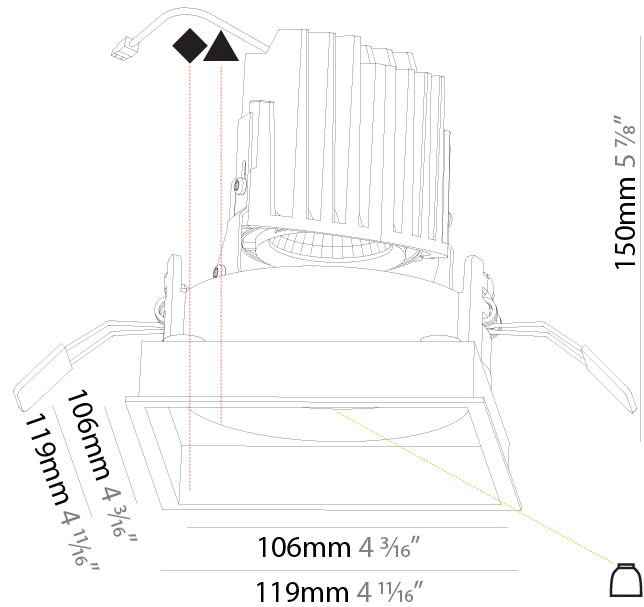

GENERAL

Series: Bioniq
Subseries: Bioniq Square Deep
Brand: Prolicht
Division: Architectural
Mounting Type: Recessed
Mounting Location: Ceiling
Subcategory: Downlight

PHYSICAL

Shape: Square
Length (mm): 119
Length (in): 4 11/16
Width (mm): 119
Width (in): 4 11/16
Depth (mm): 150
Depth (in): 5 7/8
Ceiling Thickness (mm): 10 / 12.5 / 15
Ceiling Thickness (in): 3/8 or 1/2 or 9/16
Min. Recessing Depth (mm): 170
Min. Recessing Depth (in): 6 11/16
Light Distribution: Downlight
Weight (kg): 0.592
Weight (lbs): 1.31
Fixture Finish: SSR / BKV / CWI / CRY / HAB / LAG / UFT / ITA / RUA / RUR / MIC / FTG / MYG / TWT / LOD / PUS / FRO / FUP / KIA / POP / BLS / SPG / MEY / GOH / GUM / CHC / COM / ABZ / JAG / OBR / MOS / ROR
Fixture Material: Aluminum Die Cast
Cut-out Measurements: 114mm / 4 1/2" x 114mm / 4 1/2"

ELECTRICAL

Lamp Type: LED (Zhaga Standard)
Total Output Wattage (W): 15
Dimming: Dali Dimming
Driver Included: No
Driver Location: Recessed Housing
Driver Type: Constant Current 120Vac
Housing: See components
Input Voltage (V): 120
Constant Current (MA): 350

LED

Number of LEDs: 1
Color Temperature (°K): Warm Dim
Max. Delivered Lumen (lm): 760
Nominal Lumen (lm): 1140
CRI: >90 CRI
Lamp Life (hrs): 50000

OPTICAL

Reflector: 20 / 40 / 60
Adjustability: Rotational 35°; Tilt 30°

RATINGS AND CERTIFICATIONS

Certified By: Certified for North American Standards
IP rating: IP20