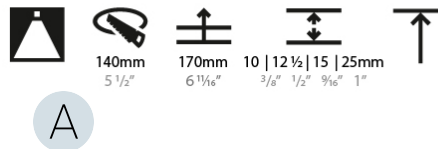

OPTICAL

Reflector°: 18 / 34
 Optic°: Lens Pack - No Lens / Linear Spread Lens / Honeycomb / Spread Lens
 Adjustability: Fixed
 Upon Request: Special Beam Angles

RATINGS AND CERTIFICATIONS

382, F 416-247-9319, www.zaneen.com
 Certified and Compliant for North American Standards
 Available by Interchange for North American Standards at the end of the existing Model #. For assistance on 'custom' specifications, contact zteam@zaneen.com.
 In a constant effort to supply the best product, we reserve the right to change specifications or materials without notice. The most recent specification sheets are found at zaneen.com
 IP rating: IP20