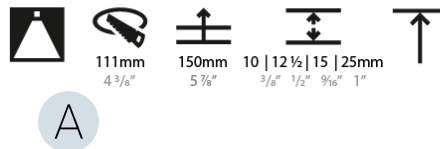

LED

Number of LEDs: 1
 Color Temperature (°K): 2700 / 3000 / 3500 / 4000
 Max. Delivered Lumen (lm): 876 / 909 / 955 / 974
 Nominal Lumen (lm): 1304 / 1352 / 1421 / 1450
 CRI: >90 CRI
 Efficiency (%): 87.9 / 88.4 / 87.9
 Lamp Life (hrs): 50000
 Upon Request: RGB-W Tunable White Special Color Temperature Special LED

OPTICAL

Reflector°: 18 / 42 / 60
 Optic°: Lens Pack - No Lens / Linear Spread Lens / Honeycomb / Spread Lens
 Upon Request: Special Beam Angles

RATINGS AND CERTIFICATIONS

382, F 416-247-9319, www.zaneen.com
 Certified by Intertek for North American Standards at the end of the existing Model #. For assistance on 'custom' specifications, contact zteam@zaneen.com.
 In a constant effort to supply the best product, we reserve the right to change specifications or materials without notice. The most recent specification sheets are found at zaneen.com
 IP rating: IP20