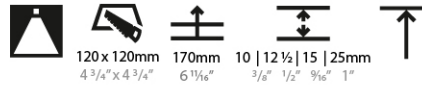

PHYSICAL

Shape: Square
Diameter (mm): 95
Diameter (in): 3 3/4
Length (mm): 106
Length (in): 4 3/16
Width (mm): 106
Width (in): 4 3/16
Depth (mm): 150
Depth (in): 5 7/8

Ceiling Thickness (mm): 10 / 12.5 / 15 / 25
Ceiling Thickness (in): 3/8 or 1/2 or 9/16 or 1

Min. Recessing Depth (mm): 170
Min. Recessing Depth (in): 6 11/16
Light Distribution: Downlight

Weight (kg): 0.705
Weight (lbs): 1.55

Fixture Finish: SSR / BKV / CWI / CRY / HAB / UFT / ITA / RUA / FTG / MYG / LOD / PUS / FRO / FUP / KIA / POP / BLS / SPG / MEY / GOH / GUM / CHC / COM / ABZ / JAG / OBR / MOS / ROR

Fixture Material: Aluminum Die Cast
Cut-out Measurements: 120mm / 4 3/4" x 120mm / 4 3/4"
Upon Request: Unique Ceiling Thickness

ELECTRICAL

Lamp Type: LED (Zhaga Standard)
Input Wattage (W): 15.5
Total Output Wattage (W): 14.5
Dimming: Tri-Mode (Non-Dimming and Phase Dimming (120Vac only) and 0-10V Dimming)

Driver Included: No
Driver Location: Recessed Housing
Driver Type: Constant Current - Universal
Driver Class: Class 2

Housing: See components
Input Voltage (V): 120 - 277
Constant Current (MA): 500

LED

Number of LEDs: 1
Color Temperature (°K): 2700 / 3000 / 3500 / 4000
Max. Delivered Lumen (lm): 940 / 980 / 1029 / 1050
Nominal Lumen (lm): 1386 / 1438 / 1511 / 1542
CRI: >90 CRI
Efficiency (%): 87.9 / 88.4 / 87.9
Lamp Life (hrs): 50000

Upon Request: RGB-W Tunable White Special Color Temperature Special LED

OPTICAL

Reflector°: 20 / 40 / 60
Upon Request: Special Beam Angles