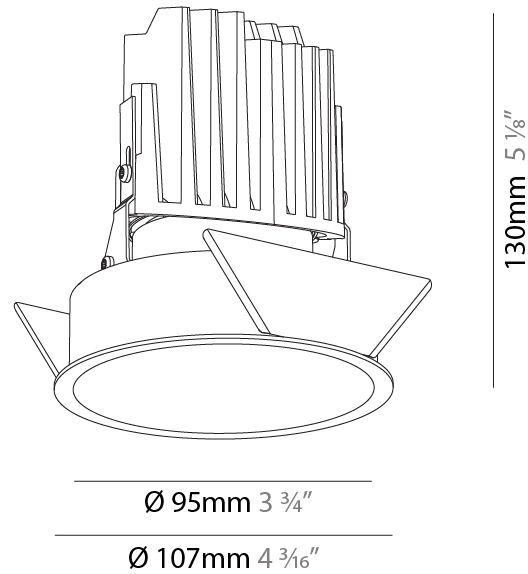

GENERAL

Series: Bioniq
Subseries: Bioniq Round Deep
Brand: Prolicht
Division: Architectural
Mounting Type: Recessed
Mounting Location: Ceiling
Subcategory: Downlight

PHYSICAL

Shape: Round
Diameter (mm): 107
Diameter (in): 4 3/16
Height (mm): 130
Height (in): 5 1/8
Ceiling Thickness (mm): 10 / 12.5 / 15
Ceiling Thickness (in): 3/8 or 1/2 or 9/16
Min. Recessing Depth (mm): 150
Min. Recessing Depth (in): 5 7/8
Light Distribution: Downlight
Weight (kg): 0.506
Weight (lbs): 1.12
Fixture Finish: SSR / BKV / CWI / CRY / HAB / UFT / ITA / RUA / FTG / MYG / LOD / PUS / FRO / FUP / KIA / POP / BLS / SPG / MEY / GOH / GUM / CHC / COM / ABZ / JAG / OBR / MOS / ROR
Fixture Material: Aluminum Die Cast
Cut-out Measurements: 98mm / 3 7/8"

ELECTRICAL

Lamp Type: LED (Zhaga Standard)
Total Output Wattage (W): 15
Dimming: Dali Dimming
Driver Included: No
Driver Location: Recessed Housing
Driver Type: Constant Current - 120Vac
Housing: See components
Input Voltage (V): 120
Constant Current (MA): 350

LED

Number of LEDs: 1
Color Temperature (°K): Warm Dim
Max. Delivered Lumen (lm): 760
Nominal Lumen (lm): 1140
CRI: >90 CRI

OPTICAL

Reflector: 20 / 40 / 60

RATINGS AND CERTIFICATIONS

Certified By: Certified for North American Standards
IP rating: IP20

PROJECT
TYPE
SPECIFIER
QUANTITY
DATE