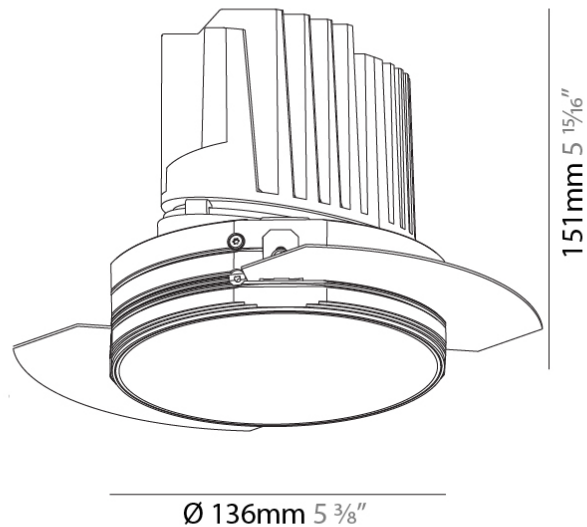

GENERAL

Series: Bioniq
 Subseries: Bioniq Round Deep
 Brand: Prolicht
 Division: Architectural
 Mounting Type: Trimless
 Mounting Location: Ceiling
 Subcategory: Downlight

PHYSICAL

Shape: Round
 Diameter (mm): 136
 Diameter (in): 5 3/8
 Height (mm): 151
 Height (in): 5 15/16
 Ceiling Thickness (mm): 10 / 12.5 / 15 / 25
 Ceiling Thickness (in): 3/8 or 1/2 or 9/16 or 1
 Min. Recessing Depth (mm): 170
 Min. Recessing Depth (in): 6 11/16
 Light Distribution: Downlight
 Weight (kg): 1.078
 Weight (lbs): 2.37
 Fixture Finish: SSR / BKV / CWI / CRY / HAB / UFT / ITA / RUA / FTG / MYG / LOD / PUS / FRO / FUP / KIA / POP / BLS / SPG / MEY / GOH / GUM / CHC / COM / ABZ / JAG / OBR / MOS / ROR
 Fixture Material: Aluminum Die Cast
 Cut-out Measurements: Ø 140mm / 5 1/2"
 Upon Request: Unique Ceiling Thickness

OPTICAL

Reflector°: 18 / 34
 Optic°: Lens Pack - No Lens / Linear Spread Lens / Honeycomb / Spread Lens
 Adjustability: Fixed
 Upon Request: Special Beam Angles

RATINGS AND CERTIFICATIONS

382, F 416-247-9319, www.zaneen.com
 Certified and Compliant for North American Standards
 Available by Interchange for North American Standards at the end of the existing Model #. For assistance on 'custom' specifications, contact zteam@zaneen.com.
 In a constant effort to supply the best product, we reserve the right to change specifications or materials without notice. The most recent specification sheets are found at zaneen.com
 IP rating: IP20