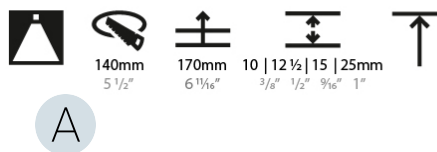

ELECTRICAL

Lamp Type: LED (Zhaga Standard)
Input Wattage (W): 13.2 / 16.5
Total Output Wattage (W): 12.1 / 14.7
Dimming: Tri-Mode (Non-Dimming and Phase Dimming (120Vac only) and 0-10V Dimming)
Driver Included: No
Driver Location: Recessed Housing
Driver Type: Constant Current - Universal
Driver Class: Class 2
Housing: See components
Input Voltage (V): 120 - 277
Constant Current (MA): 350

LED

Number of LEDs: 1
Color Temperature (°K): 2700 / 3000 / 3500 / 4000
Max. Delivered Lumen (lm): 814 / 877 / 911 / 930
Nominal Lumen (lm): 1246 / 1342 / 1396 / 1424
CRI: >90 CRI
Efficiency (%): 90.5
Lamp Life (hrs): 50000
Upon Request: RGB-W Tunable White Special Color Temperature Special LED

OPTICAL

Reflector°: 10
Optic°: Lens Pack - No Lens / Linear Spread Lens / Honeycomb / Spread Lens
Upon Request: Special Beam Angles

RATINGS AND CERTIFICATIONS

382, F 416-247-9319, www.zaneen.com

Available in North America only. For assistance on 'custom' specifications, contact zteam@zaneen.com. In a constant effort to supply the best product, we reserve the right to change specifications or materials without notice. The most recent specification sheets are found at zaneen.com

IP rating: IP20