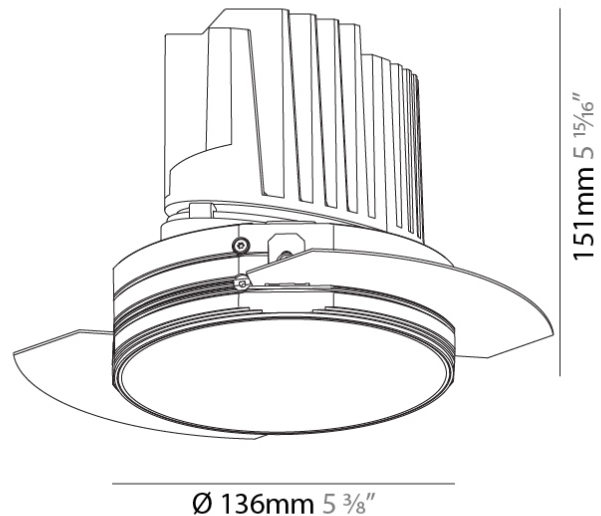

ELECTRICAL

Lamp Type: LED (Zhaga Standard)
Input Wattage (W): 13.2 / 16.5
Total Output Wattage (W): 12.1 / 14.7
Dimming: Tri-Mode (Non-Dimming and Phase Dimming (120Vac only) and 0-10V Dimming)
Driver Included: No
Driver Location: Recessed Housing
Driver Type: Constant Current - Universal
Driver Class: Class 2
Housing: See components
Input Voltage (V): 120 - 277
Constant Current (MA): 350

LED

Number of LEDs: 1
Color Temperature (°K): 2700 / 3000 / 3500 / 4000
Max. Delivered Lumen (lm): 814 / 877 / 911 / 930
Nominal Lumen (lm): 1246 / 1342 / 1396 / 1424
CRI: >90 CRI
Efficiency (%): 90.5
Lamp Life (hrs): 50000
Upon Request: RGB-W Tunable White Special Color Temperature Special LED

OPTICAL

Reflector°: 10
Optic°: Lens Pack - No Lens / Linear Spread Lens / Honeycomb / Spread Lens
Upon Request: Special Beam Angles

RATINGS AND CERTIFICATIONS

382, F 416-247-9319, www.zaneen.com

Available in North America only. For assistance on 'custom' specifications, contact zteam@zaneen.com. In a constant effort to supply the best product, we reserve the right to change specifications or materials without notice. The most recent specification sheets are found at zaneen.com

IP rating: IP20