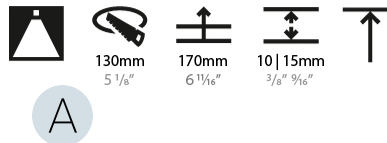

PHYSICAL

Shape: Round
Diameter (mm): 139
Diameter (in): 5 1/2
Height (mm): 151
Height (in): 5 15/16
Ceiling Thickness (mm): 10 / 12.5 / 15
Ceiling Thickness (in): 3/8 or 1/2 or 9/16
Min. Recessing Depth (mm): 170
Min. Recessing Depth (in): 6 11/16
Light Distribution: Downlight
Weight (kg): 0.926
Weight (lbs): 2.04
Fixture Finish: SSR / BKV / CWI / CRY / HAB / LAG / UFT / ITA / RUA / RUR / MIC / FTG / MYG / TWT / LOD / PUS / FRO / FUP / KIA / POP / BLS / SPG / MEY / GOH / GUM / CHC / COM / ABZ / JAG / OBR / MOS / ROR
Fixture Material: Aluminum Die Cast
Cut-out Measurements: 130mm / 5 1/8"

ELECTRICAL

Lamp Type: LED (Zhaga Standard)
Input Wattage (W): 28.6
Total Output Wattage (W): 26.4
Dimming: Tri-Mode (Non-Dimming and Phase Dimming (120Vac only) and 0-10V Dimming)
Driver Included: No
Driver Location: Recessed Housing
Driver Type: Constant Current - Universal
Driver Class: Class 2
Housing: See components
Input Voltage (V): 120 - 277
Constant Current (MA): 700

LED

Number of LEDs: 1
Color Temperature (°K): 2700 / 3000 / 3500 / 4000
Max. Delivered Lumen (lm): 2030 / 2080 / 2186 / 2230
Nominal Lumen (lm): 3210 / 3290 / 3459 / 3530
CRI: >90 CRI
Efficiency (%): 0.631
Lamp Life (hrs): 50000

OPTICAL

Reflector: 20 / 25 / 40

RATINGS AND CERTIFICATIONS

Certified By: Certified for North American Standards
IP rating: IP20