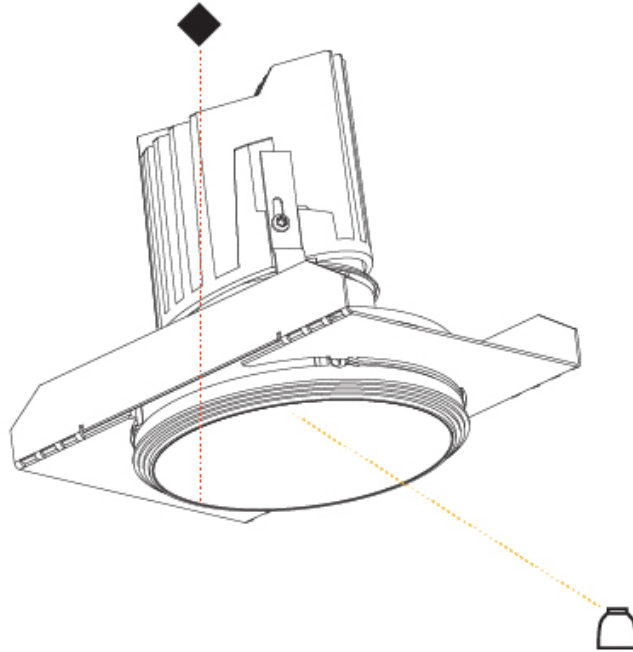

BIONIQ ROUND SEMI ADJUSTABLE TRIMLESS

A35528-

PROJECT

TYPE

SPECIFIER

QUANTITY

DATE

BIONIQ ROUND DEEP RECESSED