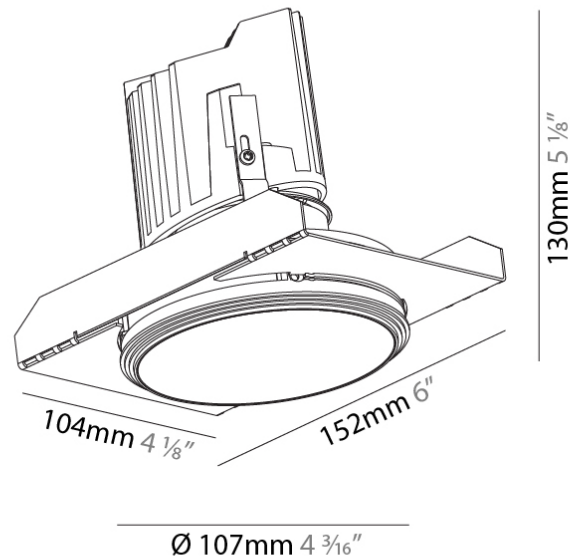

ELECTRICAL

Lamp Type: LED (Zhaga Standard)
Input Wattage (W): 13
Total Output Wattage (W): 11.8
Dimming: Tri-Mode (Non-Dimming and Phase Dimming (120Vac only) and 0-10V Dimming)
Driver Included: No
Driver Location: Recessed Housing
Driver Type: Constant Current - Universal
Driver Class: Class 2
Housing: See components
Input Voltage (V): 120 - 277
Constant Current (MA): 350

LED

Number of LEDs: 1
Color Temperature (°K): 2700 / 3000 / 3500 / 4000
Max. Delivered Lumen (lm): 876 / 909 / 955 / 974
Nominal Lumen (lm): 1304 / 1352 / 1421 / 1450
CRI: >90 CRI
Efficiency (%): 87.9 / 88.4 / 87.9
Lamp Life (hrs): 50000
Upon Request: RGB-W Tunable White Special Color Temperature Special LED

OPTICAL

Reflector°: 18 / 42 / 60
Optic°: Lens Pack - No Lens / Linear Spread Lens / Honeycomb / Spread Lens
Upon Request: Special Beam Angles

RATINGS AND CERTIFICATIONS

382, F 416-247-9319, www.zaneen.com

Not to be used in conjunction with other products at the end of the existing Model #. For assistance on 'custom' specifications, contact zteam@zaneen.com. In a constant effort to supply the best product, we reserve the right to change specifications or materials without notice. The most recent specification sheets are found at zaneen.com

IP rating: IP20