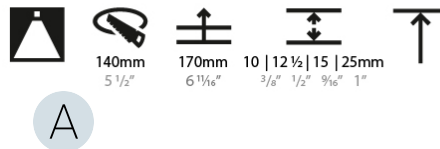

PHYSICAL

Shape: Round
Diameter (mm): 136
Diameter (in): 5 3/8
Height (mm): 151
Height (in): 5 15/16
Ceiling Thickness (mm): 10 / 12.5 / 15 / 25
Ceiling Thickness (in): 3/8 or 1/2 or 9/16 or 1
Min. Recessing Depth (mm): 170
Min. Recessing Depth (in): 6 11/16
Light Distribution: Downlight
Weight (kg): 1.078
Weight (lbs): 2.37
Fixture Finish: SSR / BKV / CWI / CRY / HAB / UFT / ITA / RUA / FTG / MYG / LOD / PUS / FRO / FUP / KIA / POP / BLS / SPG / MEY / GOH / GUM / CHC / COM / ABZ / JAG / OBR / MOS / ROR
Fixture Material: Aluminum Die Cast
Cut-out Measurements: Ø 140mm / 5 1/2"
Upon Request: Unique Ceiling Thickness

ELECTRICAL

Lamp Type: LED (Zhaga Standard)
Input Wattage (W): 28
Total Output Wattage (W): 26.4
Dimming: Tri-Mode (Non-Dimming and Phase Dimming (120Vac only) and 0-10V Dimming)
Driver Included: No
Driver Location: Recessed Housing
Driver Type: Constant Current - Universal
Driver Class: Class 2
Housing: See components
Input Voltage (V): 120 - 277
Constant Current (MA): 700

LED

Number of LEDs: 1
Color Temperature (°K): 2700 / 3000 / 3500 / 4000
Max. Delivered Lumen (lm): 2156 / 2244 / 2377 / 2425
Nominal Lumen (lm): 2909 / 3028 / 3208 / 2373
CRI: >90 CRI
Lamp Life (hrs): 50000
Upon Request: RGB-W Tunable White Special Color Temperature Special LED

OPTICAL

Reflector°: 18 / 34
Optic: Lens Pack - No Lens / Linear Spread Lens / Honeycomb / Spread Lens
Adjustability: Fixed
Upon Request: Special Beam Angles

RATINGS AND CERTIFICATIONS