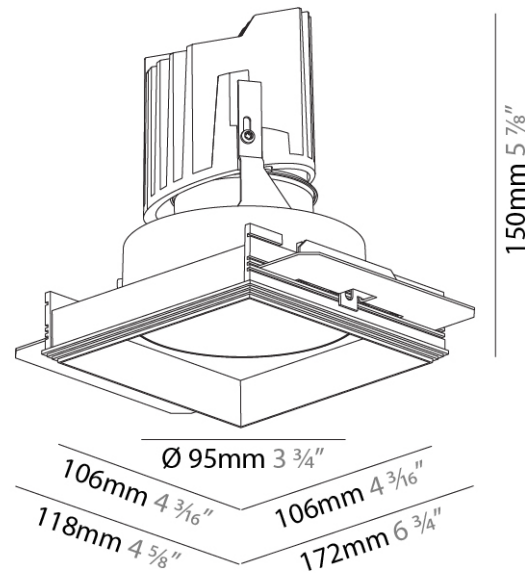

PHYSICAL

Shape: Square
Diameter (mm): 95
Diameter (in): 3 3/4
Length (mm): 106
Length (in): 4 3/16
Width (mm): 106
Width (in): 4 3/16
Depth (mm): 150
Depth (in): 5 7/8

Ceiling Thickness (mm): 10 / 12.5 / 15 / 25
Ceiling Thickness (in): 3/8 or 1/2 or 9/16 or 1

Min. Recessing Depth (mm): 170
Min. Recessing Depth (in): 6 11/16
Light Distribution: Downlight

Weight (kg): 0.705
Weight (lbs): 1.55

Fixture Finish: SSR / BKV / CWI / CRY / HAB / UFT / ITA / RUA / FTG / MYG / LOD / PUS / FRO / FUP / KIA / POP / BLS / SPG / MEY / GOH / GUM / CHC / COM / ABZ / JAG / OBR / MOS / ROR

Fixture Material: Aluminum Die Cast
Cut-out Measurements: 120mm / 4 3/4" x 120mm / 4 3/4"
Upon Request: Unique Ceiling Thickness

ELECTRICAL

Lamp Type: LED (Zhaga Standard)
Input Wattage (W): 15.5
Total Output Wattage (W): 14.5
Dimming: Tri-Mode (Non-Dimming and Phase Dimming (120Vac only) and 0-10V Dimming)

Driver Included: No
Driver Location: Recessed Housing
Driver Type: Constant Current - Universal
Driver Class: Class 2
Housing: See components
Input Voltage (V): 120 - 277
Constant Current (MA): 500

LED

Number of LEDs: 1
Color Temperature (°K): 2700 / 3000 / 3500 / 4000
Max. Delivered Lumen (lm): 940 / 980 / 1029 / 1050
Nominal Lumen (lm): 1386 / 1438 / 1511 / 1542
CRI: >90 CRI
Efficiency (%): 87.9 / 88.4 / 87.9
Lamp Life (hrs): 50000

Upon Request: RGB-W Tunable White Special Color Temperature Special LED

OPTICAL

Reflector*: 20 / 40 / 60
Upon Request: Special Beam Angles

RATINGS AND CERTIFICATIONS © 2024 Zaneen LLC, 10000 188-3382, F 416-247-9319, www.zaneen.com

Available for international specifications by adding 'INT' at the end of the existing Model #. For assistance on 'custom' specifications, contact zteam@zaneen.com. In a constant effort to supply the best product, we reserve the right to change specifications or materials without notice. The most recent specification sheets are found at zaneen.com IP rating: IP20