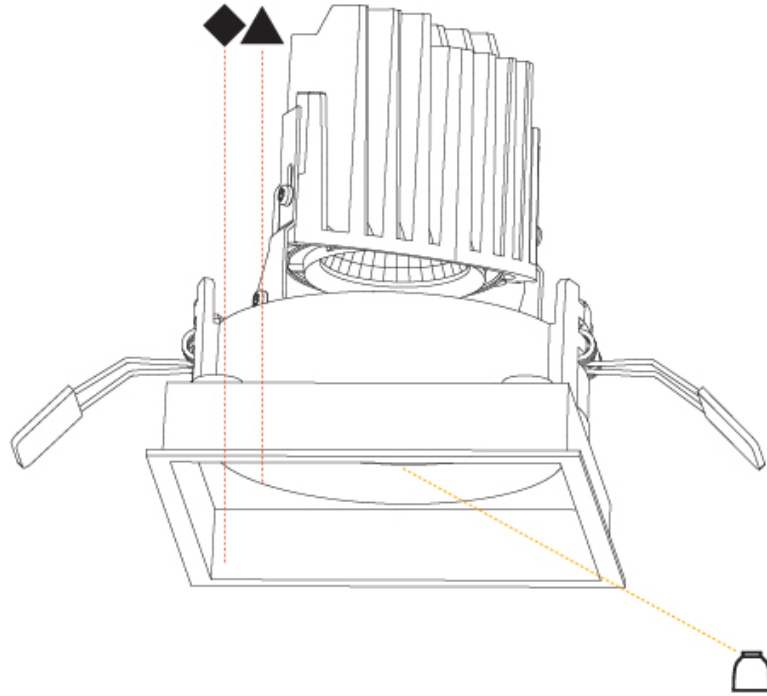

BIONIQ SQUARE DEEP RECESSED

A35368-

PROJECT	
TYPE	
SPECIFIER	
QUANTITY	
DATE	

For Color / Finish Chart & Symbology see Appendix or product page downloadable area.

	27K	35K	30K	40K	°K
Color Temperature	2700K	3500K	3000K	4000K	
Reflector	20	40	60		
	20°	40°	60°		

ORDER-EXAMPLE: °K
L3XXXX- 02 02 30K 20
Black Black 3000K 20°