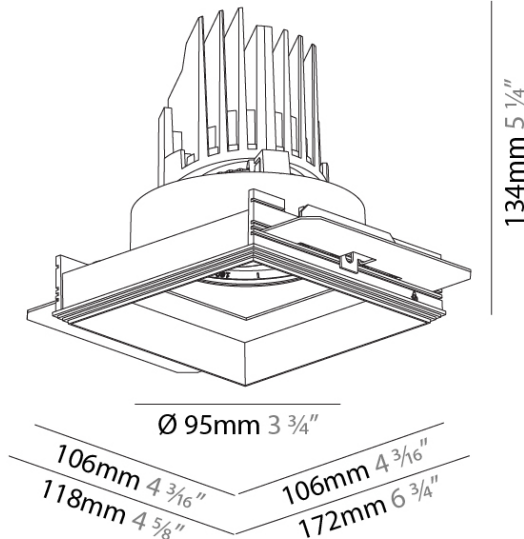

ELECTRICAL

Lamp Type: LED (Zhaga Standard)
Input Wattage (W): 13.2 / 16.5
Total Output Wattage (W): 12.1 / 14.7
Dimming: Tri-Mode (Non-Dimming and Phase Dimming (120Vac only) and 0-10V Dimming)
Driver Included: No
Driver Location: Recessed Housing
Driver Type: Constant Current - Universal
Driver Class: Class 2
Housing: See components
Input Voltage (V): 120 - 277
Constant Current (MA): 350

LED

Number of LEDs: 1
Color Temperature (°K): 2700 / 3000 / 3500 / 4000
Max. Delivered Lumen (lm): 850 / 950 / 1019 / 1040
Nominal Lumen (lm): 960 / 1070 / 1156 / 1180
CRI: >90 CRI
Efficiency (%): 88.5
Lamp Life (hrs): 50000
Upon Request: RGB-W Tunable White Special Color Temperature
Special LED

OPTICAL

Reflector?: 10
Adjustability: Rotational 355°; Tilt 30°
Upon Request: Special Beam Angles

RATINGS AND CERTIFICATIONS

Zaneen Inc. © 2024, 10000 10th St, Suite 3382, F 416-247-9319, www.zaneen.com

Available for international specifications by adding "INT" at the end of the existing Model #. For assistance on 'custom' specifications, contact zteam@zaneen.com.
Certified by: Certified for North American Standards
In a constant effort to supply the best product, we reserve the right to change specifications or materials without notice. The most recent specification sheets are found at zaneen.com
IP rating: IP20