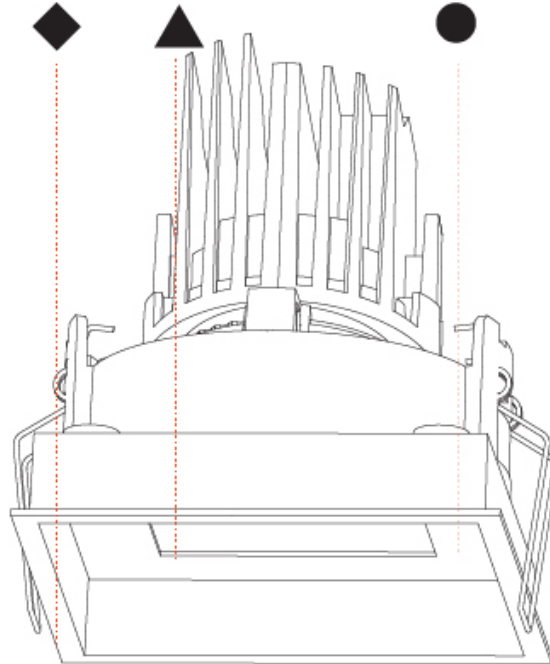

BIONIQ SQUARE ADJUSTABLE COMFORT RECESSED

A35365-

PROJECT

TYPE

SPECIFIER

QUANTITY

DATE

A