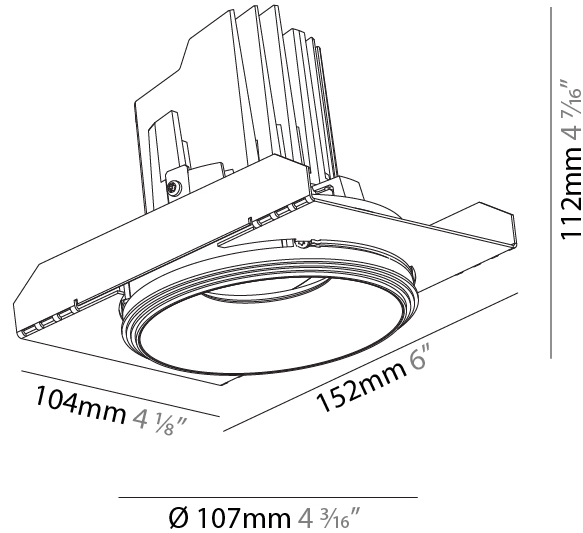

#### PHYSICAL

Shape: Round  
 Diameter (mm): 107  
 Diameter (in): 4 3/16  
 Height (mm): 112  
 Height (in): 4 7/16  
 Ceiling Thickness (mm): 10 / 12.5 / 15 / 25  
 Ceiling Thickness (in): 3/8 or 1/2 or 9/16 or 1  
 Min. Recessing Depth (mm): 130  
 Min. Recessing Depth (in): 5 1/8  
 Light Distribution: Adjustable / Downlight  
 Weight (kg): 0.609  
 Weight (lbs): 1.34  
 Fixture Finish: SSR / BKV / CWI / CRY / HAB / UFT / ITA / RUA / FTG / MYG / LOD / PUS / FRO / FUP / KIA / POP / BLS / SPG / MEY / GOH / GUM / CHC / COM / ABZ / JAG / OBR / MOS / ROR  
 Fixture Material: Aluminum Die Cast  
 Cut-out Measurements:  $\square$  111mm / 4 3/8"  
 Upon Request: Unique Ceiling Thickness

#### OPTICAL

Reflector: 20 / 40 / 60  
 Adjustability: Rotational 355°; Tilt 10°  
 Upon Request: Special Beam Angles

#### RATINGS AND CERTIFICATIONS

Certified By: Certified for North American Standards  
 IP rating: IP20

	111mm 4 3/16"	130mm 5 1/8"	10   12 1/2   15   25mm 3/8"   1/2"   9/16"   1"	10°	355°	
A						

### PHYSICAL

Shape: Round  
 Diameter (mm): 107  
 Diameter (in): 4 3/16  
 Height (mm): 112  
 Height (in): 4 7/16  
 Min. Recessing Depth (mm): 130  
 Min. Recessing Depth (in): 5 1/8  
 Light Distribution: Adjustable / Downlight  
 Weight (kg): 0.46  
 Weight (lbs): 1.01  
 Fixture Finish: [SSR / BKV / CWI / CRY / HAB / UFT / ITA / RUA / FTG / MYG / LOD / PUS / FRO / FUP / KIA / POP / BLS / SPG / MEY / GOH / GUM / CHC / COM / ABZ / JAG / OBR / MOS / ROR](#)  
 Fixture Material: Aluminum Die Cast  
 Cut-out Measurements: 98mm / 3 7/8"