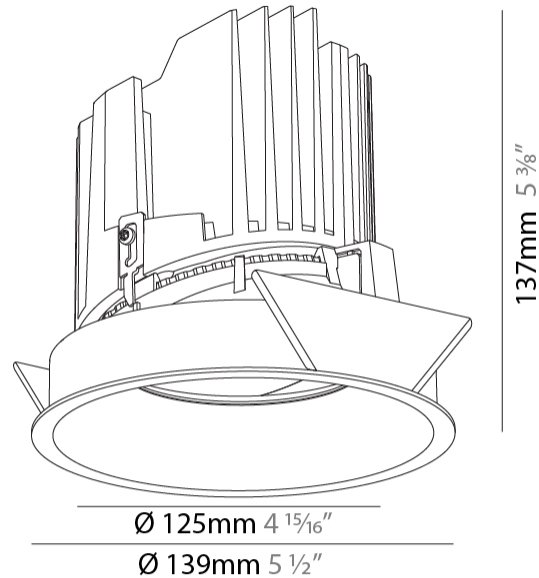

GENERAL

Series: Bioniq
 Subseries: Bioniq Round Semi Adjustable
 Brand: Prolicht
 Division: Architectural
 Mounting Type: Recessed
 Mounting Location: Ceiling
 Subcategory: Downlight

PHYSICAL

Shape: Round
 Diameter (mm): 139
 Diameter (in): 5 1/2
 Height (mm): 137
 Height (in): 5 3/8
 Ceiling Thickness (mm): 10 / 12.5 / 15
 Ceiling Thickness (in): 3/8 or 1/2 or 9/16
 Min. Recessing Depth (mm): 150
 Min. Recessing Depth (in): 5 7/8
 Light Distribution: Adjustable / Downlight
 Weight (kg): 0.814
 Weight (lbs): 1.79
 Fixture Finish: SSR / BKV / CWI / CRY / HAB / UFT / ITA / RUA / FTG / MYG / LOD / PUS / FRO / FUP / KIA / POP / BLS / SPG / MEY / GOH / GUM / CHC / COM / ABZ / JAG / OBR / MOS / ROR
 Fixture Material: Aluminum Die Cast
 Cut-out Measurements: 130mm / 5 1/8"

LED

Number of LEDs: 1
 Color Temperature (°K): 2700 / 3000 / 3500 / 4000
 Max. Delivered Lumen (lm): 870 / 970 / 1039 / 1060
 Nominal Lumen (lm): 960 / 1070 / 1156 / 1180
 CRI: >90 CRI
 Efficiency (%): 90.5
 Lamp Life (hrs): 50000

OPTICAL

Reflector°: 10
 Adjustability: Rotational 355°; Tilt 10°

RATINGS AND CERTIFICATIONS

Certified By: Certified for North American Standards
 IP rating: IP20

130mm 5 1/8"	150mm 5 7/8"	10 15mm 3/8" 9/16"	10°	355°		