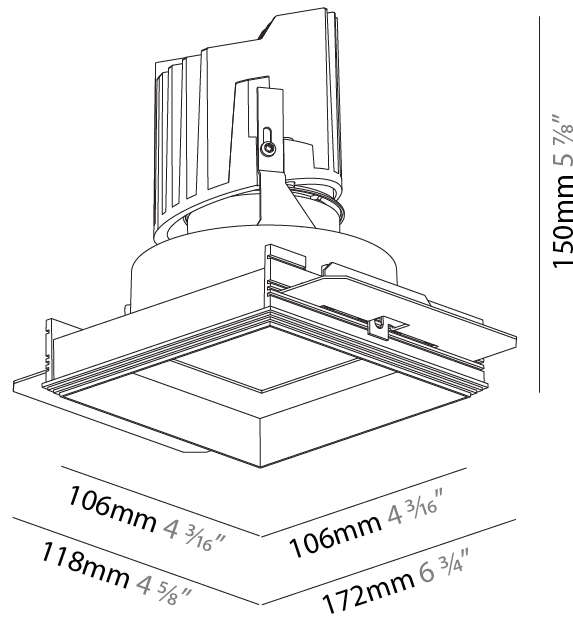

PHYSICAL

Shape: Square
Length (mm): 106
Length (in): 4 3/16
Width (mm): 106
Width (in): 4 3/16
Height (mm): 150
Height (in): 5 7/8
Ceiling Thickness (mm): 10 / 12.5 / 15 / 25
Ceiling Thickness (in): 3/8 or 1/2 or 9/16 or 1
Min. Recessing Depth (mm): 170
Min. Recessing Depth (in): 6 11/16
Light Distribution: Downlight
Weight (kg): 0.769
Weight (lbs): 1.69
Fixture Finish: SSR / BKV / CWI / CRY / HAB / UFT / ITA / RUA / FTG / MYG / LOD / PUS / FRO / FUP / KIA / POP / BLS / SPG / MEY / GOH / GUM / CHC / COM / ABZ / JAG / OBR / MOS / ROR
Fixture Material: Aluminum Die Cast
Cut-out Measurements: 120mm / 4 3/4" x 120mm / 4 3/4"
Upon Request: Unique Ceiling Thickness

ELECTRICAL

Lamp Type: LED (Zhaga Standard)
Input Wattage (W): 16.5
Total Output Wattage (W): 14.7
Dimming: Dali Dimming
Driver Included: No
Driver Location: Recessed Housing
Driver Type: Constant Current - 120Vac
Driver Class: Class 2
Housing: See Components
Input Voltage (V): 120
Constant Current (MA): 350

LED

Number of LEDs: 1
Max. Delivered Lumen (lm): 770
Nominal Lumen (lm): 1140
CRI: >90 CRI
Lamp Life (hrs): 50000
Upon Request: RGB-W Tunable White Special Color Temperature Special LED

OPTICAL

Reflector: 20 / 40 / 60
Upon Request: Special Beam Angles

RATINGS AND CERTIFICATIONS

Certified By: Certified for North American Standards

IP rating: IP20
Zaneen Company Inc. © 2024, T 1800-388-3382, F 416-247-9319, www.zaneen.com