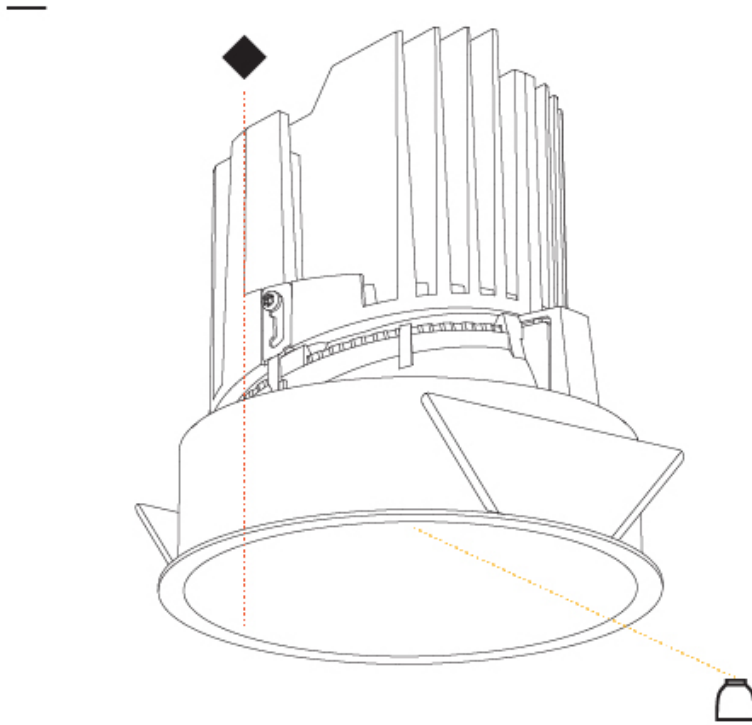

BIONIQ ROUND DEEP RECESSED

A35284-

PROJECT _____

TYPE _____

SPECIFIER _____

QUANTITY _____

DATE _____

A