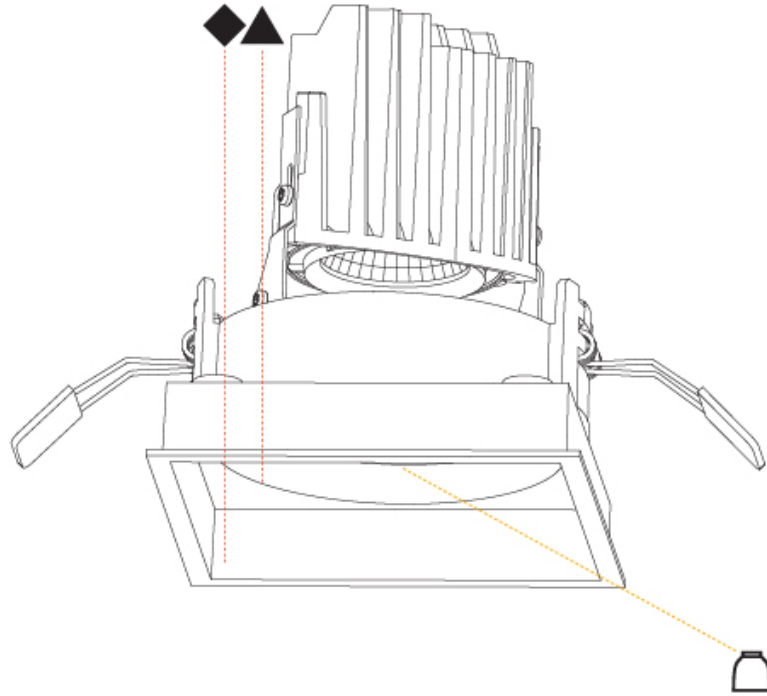

BIONIQ SQUARE DEEP RECESSED

A35368-

For Color / Finish Chart & Symbology see Appendix or product page downloadable area.

	27K	35K	30K	40K	°K
Color Temperature	2700K	3500K	3000K	4000K	
Reflector	20	40	60		
	20°	40°	60°		

ORDER-EXAMPLE: **◆ ▲ °K**
L3XXXX- 02 02 30K 20
Black Black 3000K 20°