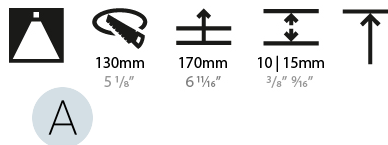

GENERAL

Series: Bioniq
Subseries: Bioniq Round Deep
Brand: Prolight
Division: Architectural
Mounting Type: Recessed
Mounting Location: Ceiling
Subcategory: Downlight

PHYSICAL

Shape: Round
Diameter (mm): 139
Diameter (in): 5 1/2
Height (mm): 151
Height (in): 5 15/16
Ceiling Thickness (mm): 10 / 12.5 / 15
Ceiling Thickness (in): 3/8 or 1/2 or 9/16
Min. Recessing Depth (mm): 170
Min. Recessing Depth (in): 6 11/16
Light Distribution: Downlight
Weight (kg): 0.951
Weight (lbs): 2.1
Fixture Finish: SSR / BKV / CWI / CRY / HAB / UFT / ITA / RUA / FTG / MYG / LOD / PUS / FRO / FUP / KIA / POP / BLS / SPG / MEY / GOH / GUM / CHC / COM / ABZ / JAG / OBR / MOS / ROR
Fixture Material: Aluminum Die Cast
Cut-out Measurements: 130mm / 5 1/8"

ELECTRICAL

Lamp Type: LED (Zhaga Standard)
Input Wattage (W): 28.6
Total Output Wattage (W): 26.4
Dimming: Tri-Mode (Non-Dimming and Phase Dimming (120Vac only) and 0-10V Dimming)
Driver Included: No
Driver Location: Recessed Housing
Driver Type: Constant Current - Universal
Driver Class: Class 2
Input Voltage (V): 120 - 277
Constant Current (MA): 700

LED

Number of LEDs: 1
Color Temperature (°K): 2700 / 3000 / 3500 / 4000
Max. Delivered Lumen (lm): 1890 / 1940 / 2038 / 2080
Nominal Lumen (lm): 3210 / 3290 / 3459 / 3530
CRI: >90 CRI
Efficiency (%): 0.631
Lamp Life (hrs): 50000

OPTICAL

Reflector: 20 / 25 / 40

RATINGS AND CERTIFICATIONS

Certified By: Certified for North American Standards
IP rating: IP54