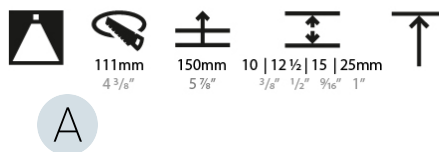

LED

Number of LEDs: 1
 Color Temperature (°K): 2700 / 3000 / 3500 / 4000
 Max. Delivered Lumen (lm): 876 / 909 / 955 / 974
 Nominal Lumen (lm): 1304 / 1352 / 1421 / 1450
 CRI: >90 CRI
 Efficiency (%): 87.9 / 88.4 / 87.9
 Lamp Life (hrs): 50000
 Upon Request: RGB-W Tunable White Special Color Temperature Special LED

OPTICAL

Reflector°: 18 / 42 / 60
 Optic°: Lens Pack - No Lens / Linear Spread Lens / Honeycomb / Spread Lens
 Upon Request: Special Beam Angles

RATINGS AND CERTIFICATIONS

382, F 416-247-9319, www.zaneen.com
 Certified by Intertek for North American Standards at the end of the existing Model #. For assistance on 'custom' specifications, contact zteam@zaneen.com.
 In a constant effort to supply the best product, we reserve the right to change specifications or materials without notice. The most recent specification sheets are found at zaneen.com
 IP rating: IP20