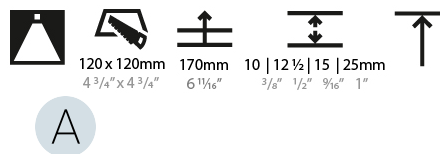

PHYSICAL

Shape: Square
Length (mm): 106
Length (in): 4 3/16
Width (mm): 106
Width (in): 4 3/16
Height (mm): 150
Height (in): 5 7/8
Ceiling Thickness (mm): 10 / 12.5 / 15 / 25
Ceiling Thickness (in): 3/8 or 1/2 or 9/16 or 1
Min. Recessing Depth (mm): 170
Min. Recessing Depth (in): 6 11/16
Light Distribution: Downlight
Weight (kg): 0.769
Weight (lbs): 1.69
Fixture Finish: SSR / BKV / CWI / CRY / HAB / UFT / ITA / RUA / FTG / MYG / LOD / PUS / FRO / FUP / KIA / POP / BLS / SPG / MEY / GOH / GUM / CHC / COM / ABZ / JAG / OBR / MOS / ROR
Fixture Material: Aluminum Die Cast
Cut-out Measurements: 120mm / 4 3/4" x 120mm / 4 3/4"
Upon Request: Unique Ceiling Thickness

ELECTRICAL

Lamp Type: LED (Zhaga Standard)
Input Wattage (W): 16.5
Total Output Wattage (W): 14.7
Dimming: Dali Dimming
Driver Included: No
Driver Location: Recessed Housing
Driver Type: Constant Current - 120Vac
Driver Class: Class 2
Housing: See Components
Input Voltage (V): 120
Constant Current (MA): 350

LED

Number of LEDs: 1
Max. Delivered Lumen (lm): 770
Nominal Lumen (lm): 1140
CRI: >90 CRI
Lamp Life (hrs): 50000
Upon Request: RGB-W Tunable White Special Color Temperature Special LED

OPTICAL

Reflector: 20 / 40 / 60
Upon Request: Special Beam Angles

RATINGS AND CERTIFICATIONS

Certified By: Certified for North American Standards

IP rating: IP20
Zaneen Company Inc. © 2024, T 1800-388-3382, F 416-247-9319, www.zaneen.com