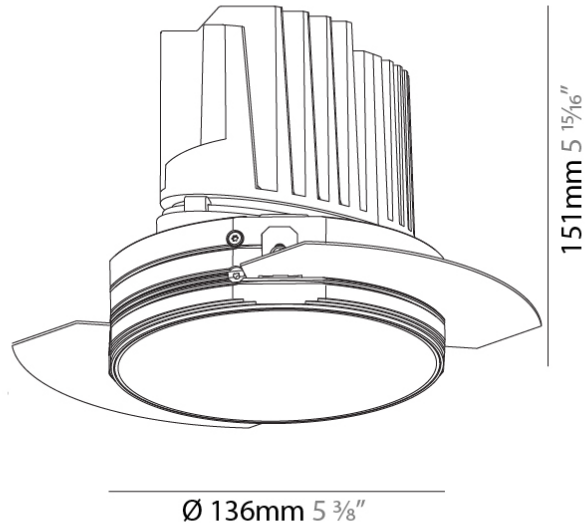

ELECTRICAL

Lamp Type: LED (Zhaga Standard)
Input Wattage (W): 28
Total Output Wattage (W): 26.4
Dimming: Tri-Mode (Non-Dimming and Phase Dimming (120Vac only) and 0-10V Dimming)
Driver Included: No
Driver Location: Recessed Housing
Driver Type: Constant Current - Universal
Driver Class: Class 2
Housing: See components
Input Voltage (V): 120 - 277
Constant Current (MA): 700

LED

Number of LEDs: 1
Color Temperature (°K): 2700 / 3000 / 3500 / 4000
Max. Delivered Lumen (lm): 2156 / 2244 / 2377 / 2425
Nominal Lumen (lm): 2909 / 3028 / 3208 / 2373
CRI: >90 CRI
Lamp Life (hrs): 50000
Upon Request: RGB-W Tunable White Special Color Temperature Special LED

OPTICAL

Reflector°: 18 / 34
Optic°: Lens Pack - No Lens / Linear Spread Lens / Honeycomb / Spread Lens
Adjustability: Fixed
Upon Request: Special Beam Angles

RATINGS AND CERTIFICATIONS

PROJECT
TYPE
SPECIFIER
QUANTITY
DATE