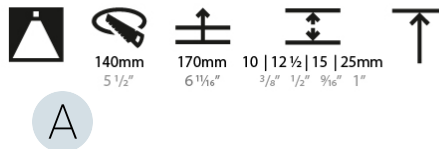

ELECTRICAL

Lamp Type: LED (Zhaga Standard)
Input Wattage (W): 28
Total Output Wattage (W): 26.4
Dimming: Tri-Mode (Non-Dimming and Phase Dimming (120Vac only) and 0-10V Dimming)
Driver Included: No
Driver Location: Recessed Housing
Driver Type: Constant Current - Universal
Driver Class: Class 2
Housing: See components
Input Voltage (V): 120 - 277
Constant Current (MA): 700

LED

Number of LEDs: 1
Color Temperature (°K): 2700 / 3000 / 3500 / 4000
Max. Delivered Lumen (lm): 2156 / 2244 / 2377 / 2425
Nominal Lumen (lm): 2909 / 3028 / 3208 / 2373
CRI: >90 CRI
Lamp Life (hrs): 50000
Upon Request: RGB-W Tunable White Special Color Temperature Special LED

OPTICAL

Reflector°: 18 / 34
Optic°: Lens Pack - No Lens / Linear Spread Lens / Honeycomb / Spread Lens
Adjustability: Fixed
Upon Request: Special Beam Angles

RATINGS AND CERTIFICATIONS

PROJECT
TYPE
SPECIFIER
QUANTITY
DATE