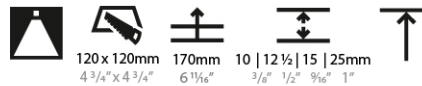

PHYSICAL

Shape: Square
Diameter (mm): 95
Diameter (in): 3 3/4
Length (mm): 106
Length (in): 4 3/16
Width (mm): 106
Width (in): 4 3/16
Depth (mm): 150
Depth (in): 5 7/8

Ceiling Thickness (mm): 10 / 12.5 / 15 / 25
Ceiling Thickness (in): 3/8 or 1/2 or 9/16 or 1

Min. Recessing Depth (mm): 170
Min. Recessing Depth (in): 6 11/16
Light Distribution: Downlight

Weight (kg): 0.705
Weight (lbs): 1.55

Fixture Finish: SSR / BKV / CWI / CRY / HAB / UFT / ITA / RUA / FTG / MYG / LOD / PUS / FRO / FUP / KIA / POP / BLS / SPG / MEY / GOH / GUM / CHC / COM / ABZ / JAG / OBR / MOS / ROR

Fixture Material: Aluminum Die Cast
Cut-out Measurements: 120mm / 4 3/4" x 120mm / 4 3/4"
Upon Request: Unique Ceiling Thickness

ELECTRICAL

Lamp Type: LED (Zhaga Standard)
Input Wattage (W): 15.5
Total Output Wattage (W): 14.5
Dimming: Tri-Mode (Non-Dimming and Phase Dimming (120Vac only) and 0-10V Dimming)

Driver Included: No
Driver Location: Recessed Housing
Driver Type: Constant Current - Universal
Driver Class: Class 2
Housing: See components
Input Voltage (V): 120 - 277
Constant Current (MA): 500

LED

Number of LEDs: 1
Color Temperature (°K): 2700 / 3000 / 3500 / 4000
Max. Delivered Lumen (lm): 940 / 980 / 1029 / 1050
Nominal Lumen (lm): 1386 / 1438 / 1511 / 1542
CRI: >90 CRI
Efficiency (%): 87.9 / 88.4 / 87.9
Lamp Life (hrs): 50000

Upon Request: RGB-W Tunable White Special Color Temperature Special LED

OPTICAL

Reflector°: 20 / 40 / 60
Upon Request: Special Beam Angles

ZANEEN® © 2024, 10000 188-3382, F 416-247-9319, www.zaneen.com

Available for international specifications by adding 'INT' at the end of the existing Model #. For assistance on 'custom' specifications, contact zteam@zaneen.com.
In a constant effort to supply the best product, we reserve the right to change specifications or materials without notice. The most recent specification sheets are found at zaneen.com
IP rating: IP20