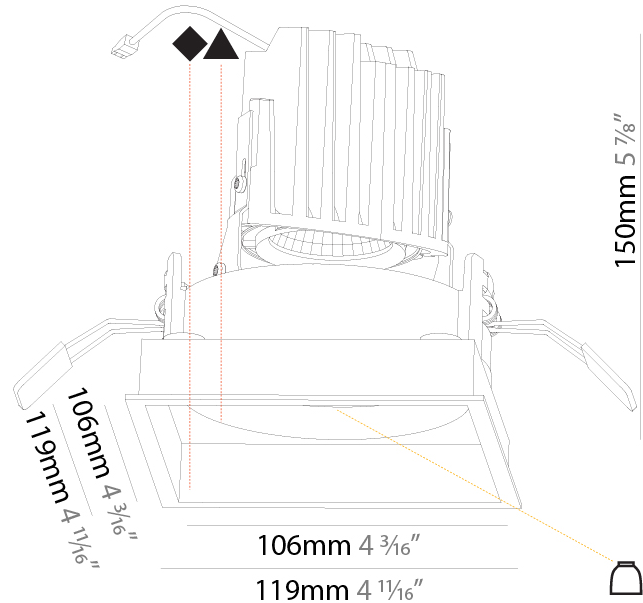

GENERAL

Series: Bioniq
Subseries: Bioniq Square Deep
Brand: Prolicht
Division: Architectural
Mounting Type: Recessed
Mounting Location: Ceiling
Subcategory: Downlight

PHYSICAL

Shape: Square
Length (mm): 119
Length (in): 4 11/16
Width (mm): 119
Width (in): 4 11/16
Depth (mm): 150
Depth (in): 5 7/8
Ceiling Thickness (mm): 10 / 12.5 / 15
Ceiling Thickness (in): 3/8 or 1/2 or 9/16
Min. Recessing Depth (mm): 170
Min. Recessing Depth (in): 6 11/16
Light Distribution: Downlight
Weight (kg): 0.592
Weight (lbs): 1.31
Fixture Finish: SSR / BKV / CWI / CRY / HAB / UFT / ITA / RUA / FTG / MYG / LOD / PUS / FRO / FUP / KIA / POP / BLS / SPG / MEY / GOH / GUM / CHC / COM / ABZ / JAG / OBR / MOS / ROR
Fixture Material: Aluminum Die Cast
Cut-out Measurements: 114mm / 4 1/2" x 114mm / 4 1/2"

ELECTRICAL

Lamp Type: LED (Zhaga Standard)
Total Output Wattage (W): 15
Dimming: Dali Dimming
Driver Included: No
Driver Location: Recessed Housing
Driver Type: Constant Current 120Vac
Housing: See components
Input Voltage (V): 120
Constant Current (MA): 350

LED

Number of LEDs: 1
Color Temperature (°K): Warm Dim
Max. Delivered Lumen (lm): 760
Nominal Lumen (lm): 1140
CRI: >90 CRI
Lamp Life (hrs): 50000

OPTICAL

Reflector: 20 / 40 / 60
Adjustability: Rotational 355°; Tilt 30°

RATINGS AND CERTIFICATIONS

Certified By: Certified for North American Standards
IP rating: IP20