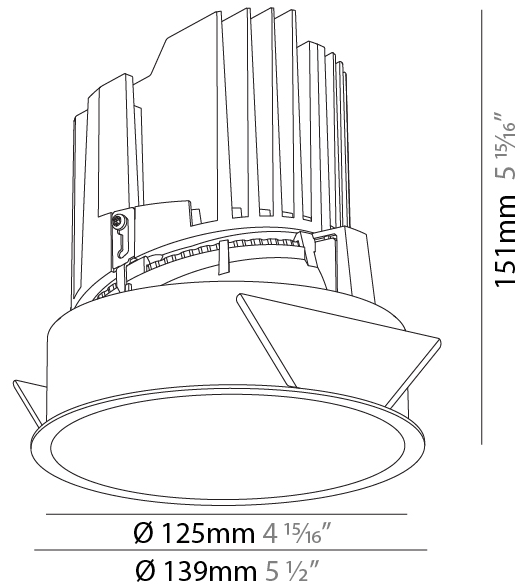

PHYSICAL

Shape: Round
Diameter (mm): 139
Diameter (in): 5 1/2
Height (mm): 151
Height (in): 5 15/16
Ceiling Thickness (mm): 10 / 12.5 / 15
Ceiling Thickness (in): 3/8 or 1/2 or 9/16
Min. Recessing Depth (mm): 170
Min. Recessing Depth (in): 6 11/16
Light Distribution: Downlight
Weight (kg): 0.926
Weight (lbs): 2.04
Fixture Finish: SSR / BKV / CWI / CRY / HAB / UFT / ITA / RUA / FTG / MYG / LOD / PUS / FRO / FUP / KIA / POP / BLS / SPG / MEY / GOH / GUM / CHC / COM / ABZ / JAG / OBR / MOS / ROR
Fixture Material: Aluminum Die Cast
Cut-out Measurements: 130mm / 5 1/8"

ELECTRICAL

Lamp Type: LED (Zhaga Standard)
Input Wattage (W): 28.6
Total Output Wattage (W): 26.4
Dimming: Tri-Mode (Non-Dimming and Phase Dimming (120Vac only) and 0-10V Dimming)
Driver Included: No
Driver Location: Recessed Housing
Driver Type: Constant Current - Universal
Driver Class: Class 2
Housing: See components
Input Voltage (V): 120 - 277
Constant Current (MA): 700

LED

Number of LEDs: 1
Color Temperature (°K): 2700 / 3000 / 3500 / 4000
Max. Delivered Lumen (lm): 2030 / 2080 / 2186 / 2230
Nominal Lumen (lm): 3210 / 3290 / 3459 / 3530
CRI: >90 CRI
Efficiency (%): 0.631
Lamp Life (hrs): 50000

OPTICAL

Reflector: 20 / 25 / 40

RATINGS AND CERTIFICATIONS

Certified By: Certified for North American Standards
IP rating: IP20