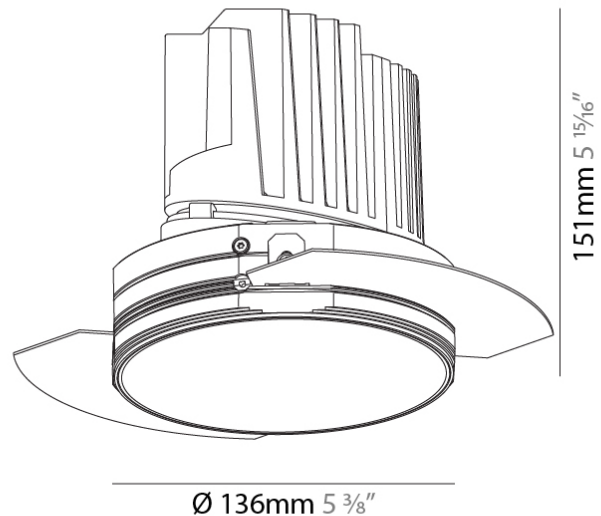

ELECTRICAL

Lamp Type: LED (Zhaga Standard)
Input Wattage (W): 13.2 / 16.5
Total Output Wattage (W): 12.1 / 14.7
Dimming: Tri-Mode (Non-Dimming and Phase Dimming (120Vac only) and 0-10V Dimming)
Driver Included: No
Driver Location: Recessed Housing
Driver Type: Constant Current - Universal
Driver Class: Class 2
Housing: See components
Input Voltage (V): 120 - 277
Constant Current (MA): 350

LED

Number of LEDs: 1
Color Temperature (°K): 2700 / 3000 / 3500 / 4000
Max. Delivered Lumen (lm): 814 / 877 / 911 / 930
Nominal Lumen (lm): 1246 / 1342 / 1396 / 1424
CRI: >90 CRI
Efficiency (%): 90.5
Lamp Life (hrs): 50000
Upon Request: RGB-W Tunable White Special Color Temperature Special LED

OPTICAL

Reflector°: 10
Optic°: Lens Pack - No Lens / Linear Spread Lens / Honeycomb / Spread Lens
Upon Request: Special Beam Angles

RATINGS AND CERTIFICATIONS

382, F 416-247-9319, www.zaneen.com
Certified by Intertek for North American Standards at the end of the existing Model #. For assistance on 'custom' specifications, contact zteam@zaneen.com.
In a constant effort to supply the best product, we reserve the right to change specifications or materials without notice. The most recent specification sheets are found at zaneen.com
IP rating: IP20