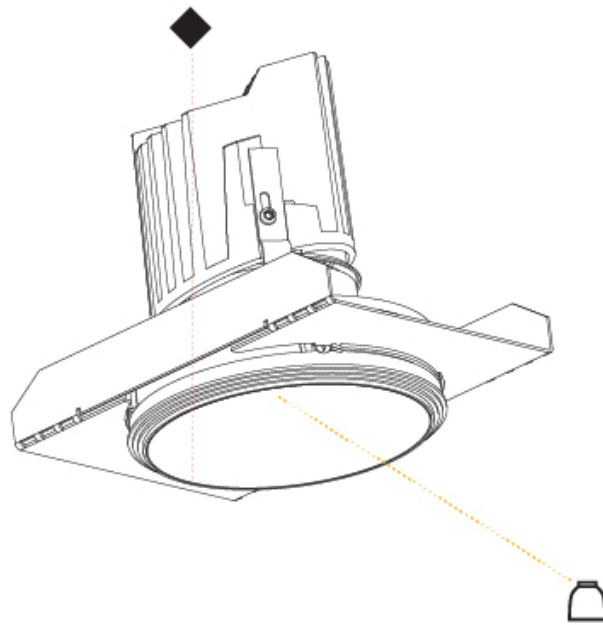

BIONIQ ROUND DEEP TRIMLESS

A35191-

PROJECT

TYPE

SPECIFIER

QUANTITY

DATE