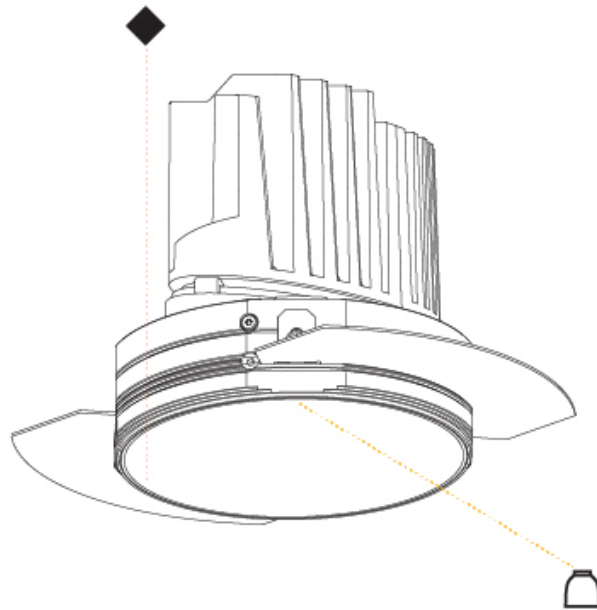

BIONIQ ROUND DEEP TRIMLESS

A35194-

PROJECT	_____
TYPE	_____
SPECIFIER	_____
QUANTITY	_____
DATE	_____