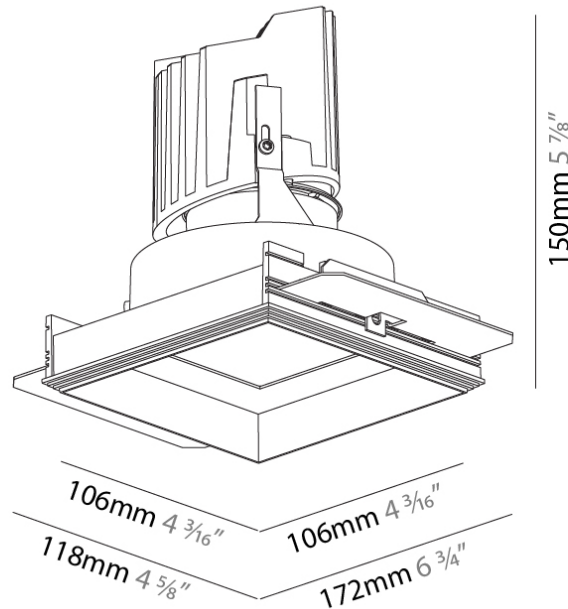

ELECTRICAL

Lamp Type: LED (Zhaga Standard)
Input Wattage (W): 15.5
Total Output Wattage (W): 14.5
Dimming: Tri-Mode (Non-Dimming and Phase Dimming (120Vac only) and 0-10V Dimming)
Driver Included: No
Driver Location: Recessed Housing
Driver Type: Constant Current - Universal
Driver Class: Class 2
Housing: See components
Input Voltage (V): 120 - 277
Constant Current (MA): 500

LED

Number of LEDs: 1
Color Temperature (°K): 2700 / 3000 / 3500 / 4000
Max. Delivered Lumen (lm): 940 / 980 / 1029 / 1050
Nominal Lumen (lm): 1386 / 1438 / 1511 / 1542
CRI: >90 CRI
Efficiency (%): 87.9 / 88.4 / 87.9
Lamp Life (hrs): 50000
Upon Request: RGB-W Tunable White Special Color Temperature Special LED

OPTICAL

Reflector: 20 / 40 / 60
Upon Request: Special Beam Angles

RATINGS AND CERTIFICATIONS

382, F 416-247-9319, www.zaneen.com

Created by Zaneen for North American standards. At the end of the existing Model #. For assistance on 'custom' specifications, contact zteam@zaneen.com. In a constant effort to supply the best product, we reserve the right to change specifications or materials without notice. The most recent specification sheets are found at zaneen.com

IP rating: IP20