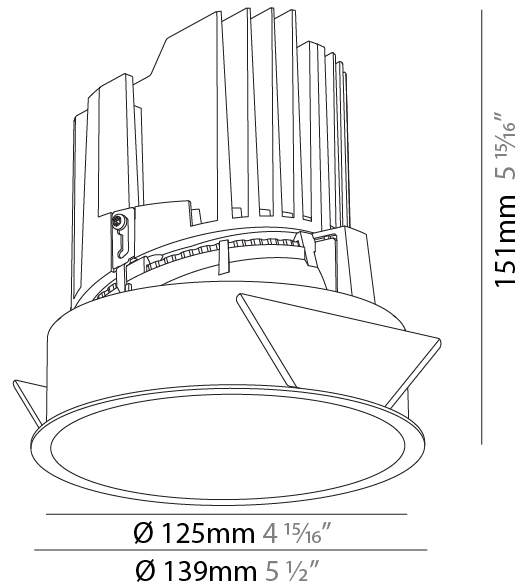

GENERAL

Series: Bioniq
Subseries: Bioniq Round Deep
Brand: Prolight
Division: Architectural
Mounting Type: Recessed
Mounting Location: Ceiling
Subcategory: Downlight

PHYSICAL

Shape: Round
Diameter (mm): 139
Diameter (in): 5 1/2
Height (mm): 151
Height (in): 5 15/16
Ceiling Thickness (mm): 10 / 12.5 / 15
Ceiling Thickness (in): 3/8 or 1/2 or 9/16
Min. Recessing Depth (mm): 170
Min. Recessing Depth (in): 6 11/16
Light Distribution: Downlight
Weight (kg): 0.951
Weight (lbs): 2.1
Fixture Finish: SSR / BKV / CWI / CRY / HAB / UFT / ITA / RUA / FTG / MYG / LOD / PUS / FRO / FUP / KIA / POP / BLS / SPG / MEY / GOH / GUM / CHC / COM / ABZ / JAG / OBR / MOS / ROR
Fixture Material: Aluminum Die Cast
Cut-out Measurements: 130mm / 5 1/8"

ELECTRICAL

Lamp Type: LED (Zhaga Standard)
Input Wattage (W): 28.6
Total Output Wattage (W): 26.4
Dimming: Tri-Mode (Non-Dimming and Phase Dimming (120Vac only) and 0-10V Dimming)
Driver Included: No
Driver Location: Recessed Housing
Driver Type: Constant Current - Universal
Driver Class: Class 2
Input Voltage (V): 120 - 277
Constant Current (MA): 700

LED

Number of LEDs: 1
Color Temperature (°K): 2700 / 3000 / 3500 / 4000
Max. Delivered Lumen (lm): 1890 / 1940 / 2038 / 2080
Nominal Lumen (lm): 3210 / 3290 / 3459 / 3530
CRI: >90 CRI
Efficiency (%): 0.631
Lamp Life (hrs): 50000

OPTICAL

Reflector: 20 / 25 / 40

RATINGS AND CERTIFICATIONS

Certified By: Certified for North American Standards
IP rating: IP54