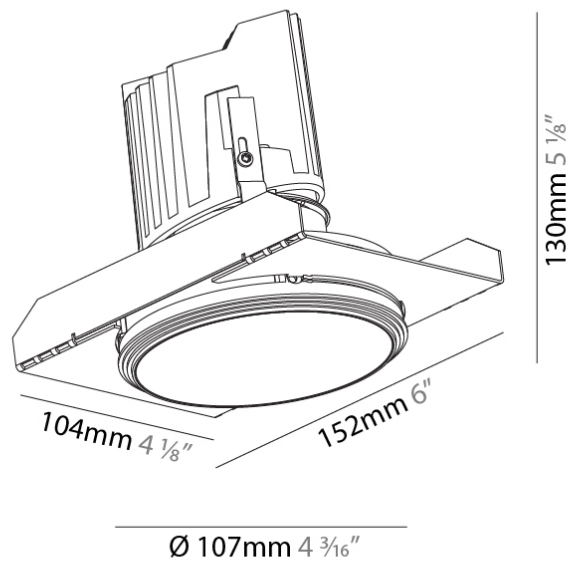

ELECTRICAL

Lamp Type: LED (Zhaga Standard)
Input Wattage (W): 13
Total Output Wattage (W): 11.8
Dimming: Tri-Mode (Non-Dimming and Phase Dimming (120Vac only) and 0-10V Dimming)
Driver Included: No
Driver Location: Recessed Housing
Driver Type: Constant Current - Universal
Driver Class: Class 2
Housing: See components
Input Voltage (V): 120 - 277
Constant Current (MA): 350

LED

Number of LEDs: 1
Color Temperature (°K): 2700 / 3000 / 3500 / 4000
Max. Delivered Lumen (lm): 876 / 909 / 955 / 974
Nominal Lumen (lm): 1304 / 1352 / 1421 / 1450
CRI: >90 CRI
Efficiency (%): 87.9 / 88.4 / 87.9
Lamp Life (hrs): 50000
Upon Request: RGB-W Tunable White Special Color Temperature Special LED

OPTICAL

Reflector°: 18 / 42 / 60
Optic°: Lens Pack - No Lens / Linear Spread Lens / Honeycomb / Spread Lens
Upon Request: Special Beam Angles

RATINGS AND CERTIFICATIONS

382, F 416-247-9319, www.zaneen.com
Certified by Intertek for North American Standards at the end of the existing Model #. For assistance on 'custom' specifications, contact zteam@zaneen.com.
In a constant effort to supply the best product, we reserve the right to change specifications or materials without notice. The most recent specification sheets are found at zaneen.com
IP rating: IP20