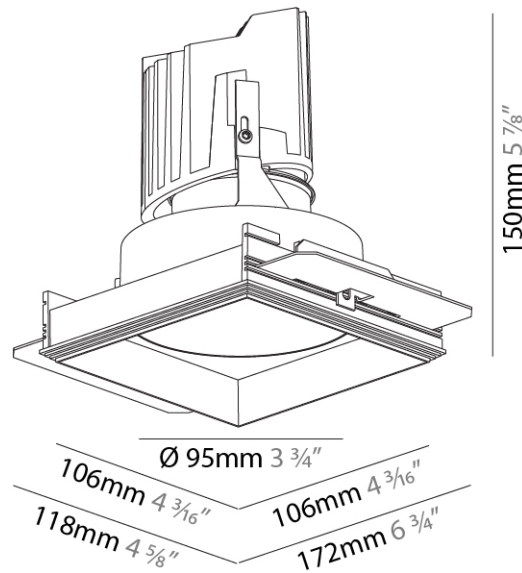

PHYSICAL

Shape: Square
Diameter (mm): 95
Diameter (in): 3 3/4
Length (mm): 106
Length (in): 4 3/16
Width (mm): 106
Width (in): 4 3/16
Depth (mm): 150
Depth (in): 5 7/8

Ceiling Thickness (mm): 10 / 12.5 / 15 / 25
Ceiling Thickness (in): 3/8 or 1/2 or 9/16 or 1

Min. Recessing Depth (mm): 170
Min. Recessing Depth (in): 6 11/16
Light Distribution: Downlight

Weight (kg): 0.705
Weight (lbs): 1.55

Fixture Finish: SSR / BKV / CWI / CRY / HAB / UFT / ITA / RUA / FTG / MYG / LOD / PUS / FRO / FUP / KIA / POP / BLS / SPG / MEY / GOH / GUM / CHC / COM / ABZ / JAG / OBR / MOS / ROR

Fixture Material: Aluminum Die Cast
Cut-out Measurements: 120mm / 4 3/4" x 120mm / 4 3/4"
Upon Request: Unique Ceiling Thickness

ELECTRICAL

Lamp Type: LED (Zhaga Standard)
Input Wattage (W): 15.5
Total Output Wattage (W): 14.5
Dimming: Tri-Mode (Non-Dimming and Phase Dimming (120Vac only) and 0-10V Dimming)

Driver Included: No
Driver Location: Recessed Housing
Driver Type: Constant Current - Universal
Driver Class: Class 2
Housing: See components
Input Voltage (V): 120 - 277
Constant Current (MA): 500

LED

Number of LEDs: 1
Color Temperature (°K): 2700 / 3000 / 3500 / 4000
Max. Delivered Lumen (lm): 940 / 980 / 1029 / 1050
Nominal Lumen (lm): 1386 / 1438 / 1511 / 1542
CRI: >90 CRI
Efficiency (%): 87.9 / 88.4 / 87.9
Lamp Life (hrs): 50000

Upon Request: RGB-W Tunable White Special Color Temperature Special LED

OPTICAL

Reflector°: 20 / 40 / 60
Upon Request: Special Beam Angles

ZANEEN® © 2024, 10000 188-3382, F 416-247-9319, www.zaneen.com

Available for international specifications by adding 'INT' at the end of the existing Model #. For assistance on 'custom' specifications, contact zteam@zaneen.com.
In a constant effort to supply the best product, we reserve the right to change specifications or materials without notice. The most recent specification sheets are found at zaneen.com
IP rating: IP20