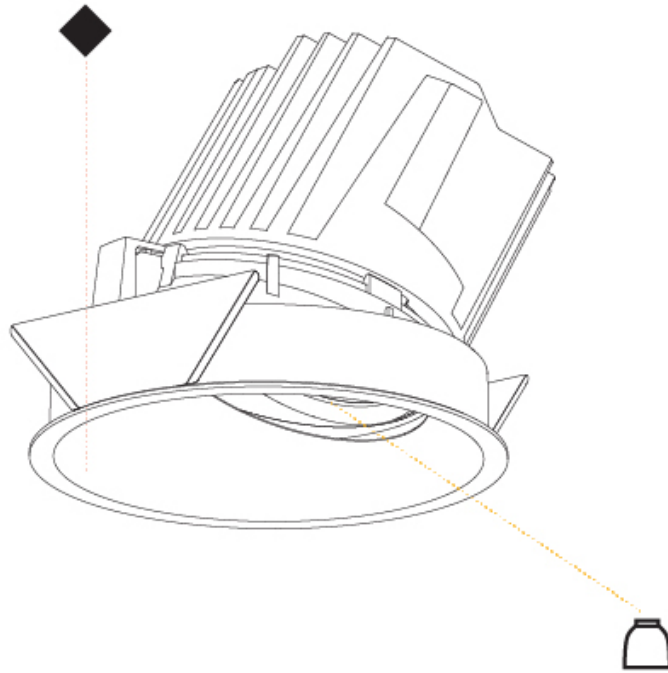

BIONIQ ROUND WALLWASH RECESSED

A35341-

PROJECT	_____
TYPE	_____
SPECIFIER	_____
QUANTITY	_____
DATE	_____