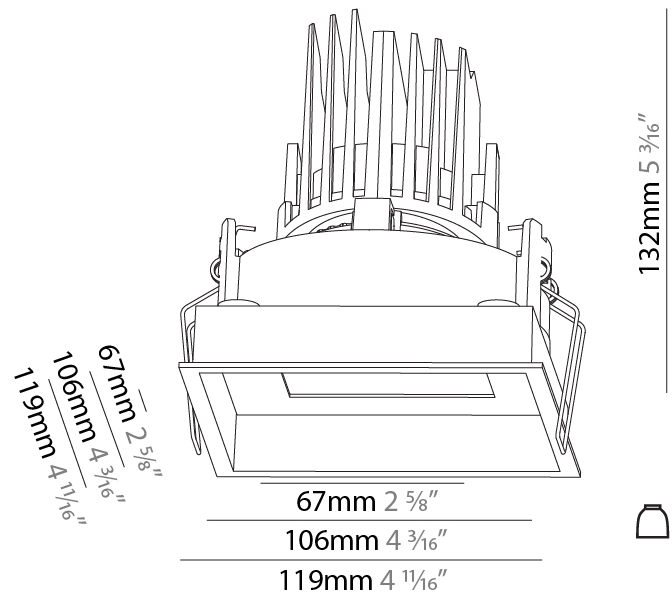

GENERAL

Series: Bioniq
Subseries: Bioniq Square Adjustable Comfort
Brand: Prolight
Division: Architectural
Mounting Type: Recessed
Mounting Location: Ceiling
Subcategory: Downlight

PHYSICAL

Shape: Square
Length (mm): 119
Length (in): 4 11/16
Width (mm): 119
Width (in): 4 11/16
Depth (mm): 132
Depth (in): 5 3/16
Ceiling Thickness (mm): 10 / 12.5 / 15
Ceiling Thickness (in): 3/8 or 1/2 or 9/16
Min. Recessing Depth (mm): 150
Min. Recessing Depth (in): 5 7/8
Light Distribution: Adjustable / Downlight
Weight (kg): 0.607
Weight (lbs): 1.34
Fixture Finish: SSR / BKV / CWI / CRY / HAB / UFT / ITA / RUA / FTG / MYG / LOD / PUS / FRO / FUP / KIA / POP / BLS / SPG / MEY / GOH / GUM / CHC / COM / ABZ / JAG / OBR / MOS / ROR
Fixture Material: Aluminum Die Cast
Cut-out Measurements: 114mm / 4 1/2" x 114mm / 4 1/2"

ELECTRICAL

Lamp Type: LED (Zhaga Standard)
Total Output Wattage (W): 15
Dimming: Dali Dimming
Driver Included: No
Driver Location: Recessed Housing
Driver Type: Constant Current - 120Vac
Housing: See components
Input Voltage (V): 120
Constant Current (MA): 350

LED

Number of LEDs: 1
Color Temperature (°K): Warm Dim
Max. Delivered Lumen (lm): 760
Nominal Lumen (lm): 1140
CRI: >90 CRI
Lamp Life (hrs): 50000

OPTICAL

Reflector: 20 / 40 / 60
Adjustability: Rotational 355°; Tilt 30°

RATINGS AND CERTIFICATIONS

Certified By: Certified for North American Standards
IP rating: IP20