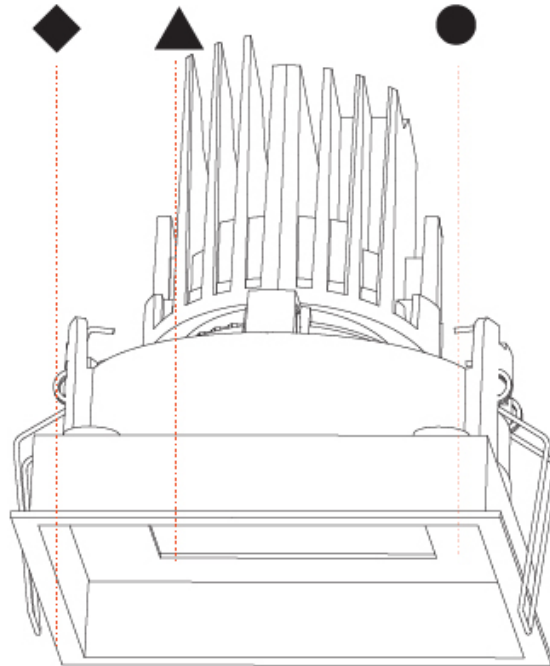

BIONIQ SQUARE ADJUSTABLE COMFORT RECESSED

A35365-

PROJECT

TYPE

SPECIFIER

QUANTITY

DATE

A