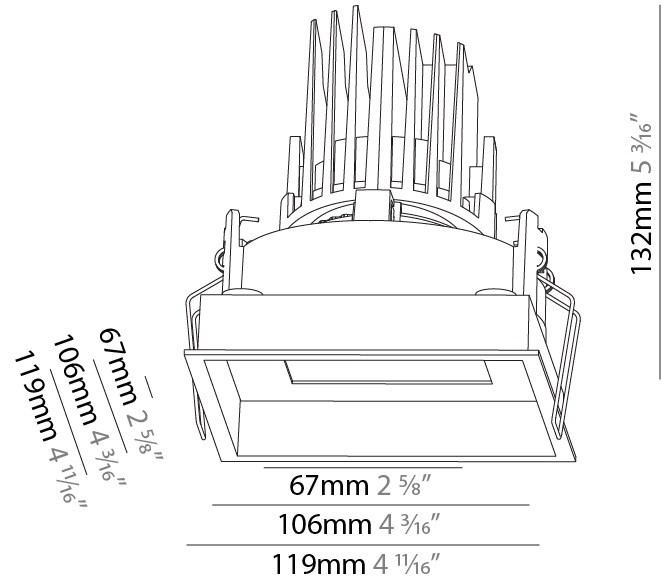

ELECTRICAL

Lamp Type: LED (Zhaga Standard)
Input Wattage (W): 13.2 / 16.5
Total Output Wattage (W): 12 / 14
Dimming: Tri-Mode (Non-Dimming and Phase Dimming (120Vac only) and 0-10V Dimming)
Driver Included: No
Driver Location: Recessed Housing
Driver Type: Constant Current - Universal
Driver Class: Class 2
Housing: See components
Input Voltage (V): 120 - 277
Constant Current (MA): 350

LED

Number of LEDs: 1
Color Temperature (°K): 2700 / 3000 / 3500 / 4000
Max. Delivered Lumen (lm): 850 / 950 / 1029 / 1050
Nominal Lumen (lm): 960 / 1070 / 1156 / 1180
CRI: >90 CRI
Lamp Life (hrs): 50000

OPTICAL

Reflector°: 14
Adjustability: Rotational 355°; Tilt 30°

RATINGS AND CERTIFICATIONS

Certified By: Certified for North American Standards
Zaneen Lighting Inc. © 2024, T 1800-388-3382, F 416-247-9319, www.zaneen.com

Available for International specifications by adding 'INT' at the end of the existing Model #. For assistance on 'custom' specifications, contact zteam@zaneen.com.
In a constant effort to supply the best product, we reserve the right to change specifications or materials without notice. The most recent specification sheets are found at zaneen.com