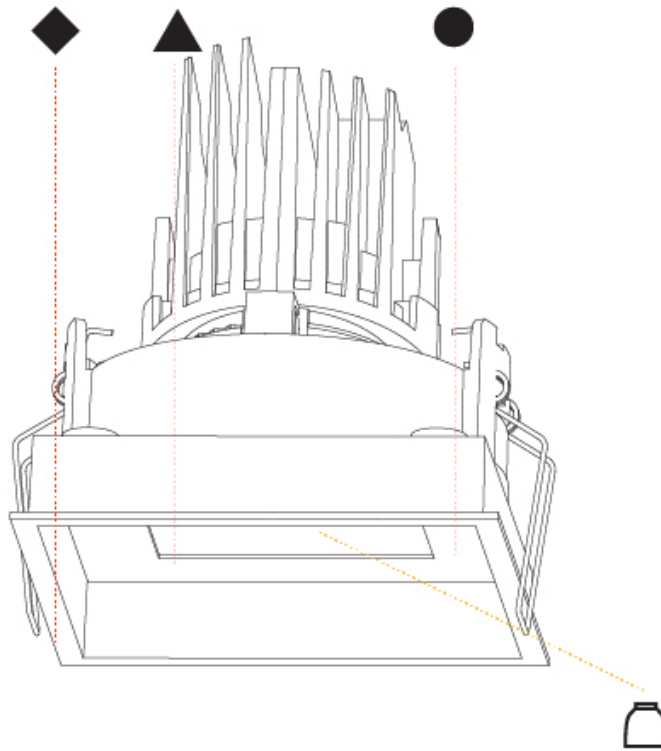

BIONIQ SQUARE ADJUSTABLE COMFORT RECESSED

A35551-

PROJECT	_____
TYPE	_____
SPECIFIER	_____
QUANTITY	_____
DATE	_____

A