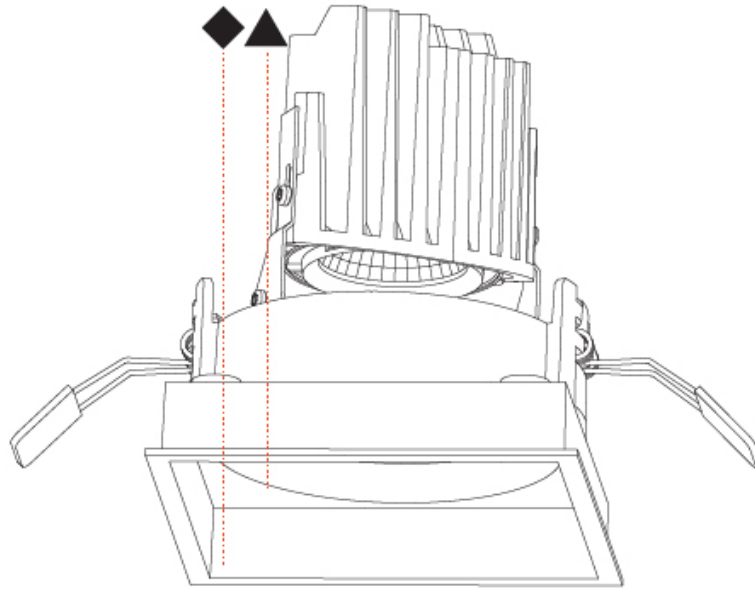

BIONIQ SQUARE ADJUSTABLE RECESSED

A35359-

PROJECT

TYPE

SPECIFIER

QUANTITY

DATE

A