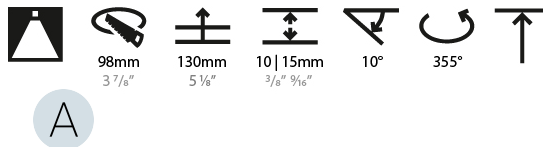

PHYSICAL

Shape: Round
Diameter (mm): 107
Diameter (in): 4 3/16
Height (mm): 112
Height (in): 4 7/16
Ceiling Thickness (mm): 10 / 12.5 / 15
Ceiling Thickness (in): 3/8 or 1/2 or 9/16
Min. Recessing Depth (mm): 130
Min. Recessing Depth (in): 5 1/8
Light Distribution: Adjustable / Downlight
Weight (kg): 0.465
Weight (lbs): 1.03
Fixture Finish: SSR / BKV / CWI / CRY / HAB / LAG / UFT / ITA / RUA / RUR / MIC / FTG / MYG / TWT / LOD / PUS / FRO / FUP / KIA / POP / BLS / SPG / MEY / GOH / GUM / CHC / COM / ABZ / JAG / OBR / MOS / ROR
Fixture Material: Aluminum Die Cast
Cut-out Measurements: 98mm / 3 7/8"

ELECTRICAL

Lamp Type: LED (Zhaga Standard)
Input Wattage (W): 16.5
Total Output Wattage (W): 13
Dimming: Tri-Mode (Non-Dimming and Phase Dimming (120Vac only) and 0-10V Dimming)
Driver Included: No
Driver Location: Recessed Housing
Driver Type: Constant Current - Universal
Driver Class: Class 2
Housing: See components
Input Voltage (V): 120 - 277
Constant Current (MA): 500

LED

Number of LEDs: 1
Color Temperature (°K): 2700 / 3000 / 3500 / 4000
Max. Delivered Lumen (lm): 1130 / 1180 / 1235 / 1260
Nominal Lumen (lm): 1386 / 1438 / 1511 / 1542
CRI: >90 CRI
Lamp Life (hrs): 50000

OPTICAL

Reflector: 20 / 40 / 60
Adjustability: Rotational 355°, Tilt 10°

RATINGS AND CERTIFICATIONS

Certified By: Certified for North American Standards
IP rating: IP54