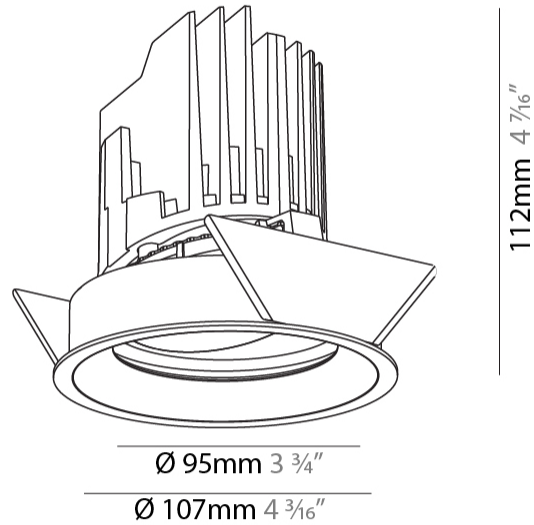

GENERAL

Series: Bioniq
Subseries: Bioniq Round Adjustable
Brand: Prolicht
Division: Architectural
Mounting Type: Recessed
Mounting Location: Ceiling
Subcategory: Downlight

PHYSICAL

Shape: Round
Diameter (mm): 107
Diameter (in): 4 3/16
Height (mm): 112
Height (in): 4 7/16
Ceiling Thickness (mm): 10 / 12.5 / 15
Ceiling Thickness (in): 3/8 or 1/2 or 9/16
Min. Recessing Depth (mm): 130
Min. Recessing Depth (in): 5 1/8
Light Distribution: Adjustable / Downlight
Weight (kg): 0.46
Weight (lbs): 1.01
Fixture Finish: SSR / BKV / CWI / CRY / HAB / LAG / UFT / ITA / RUA / RUR / MIC / FTG / MYG / TWT / LOD / PUS / FRO / FUP / KIA / POP / BLS / SPG / MEY / GOH / GUM / CHC / COM / ABZ / JAG / OBR / MOS / ROR
Fixture Material: Aluminum Die Cast
Cut-out Measurements: 98mm / 3 7/8"

OPTICAL

Reflector°: 20 / 40 / 60
Adjustability: Rotational 355°; Tilt 30°

RATINGS AND CERTIFICATIONS

Certified By: Certified for North American Standards
IP rating: IP20

BIONIQ ROUND ADJUSTABLE RECESSED

A35227-