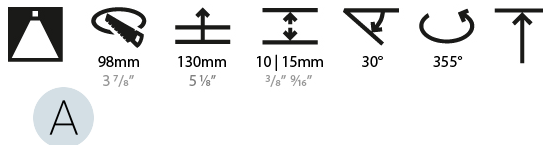

PHYSICAL

Shape: Round
Diameter (mm): 107
Diameter (in): 4 3/16
Height (mm): 112
Height (in): 4 7/16
Ceiling Thickness (mm): 10 / 12.5 / 15
Ceiling Thickness (in): 3/8 or 1/2 or 9/16
Min. Recessing Depth (mm): 130
Min. Recessing Depth (in): 5 1/8
Light Distribution: Adjustable / Downlight
Weight (kg): 0.484
Weight (lbs): 1.07
Fixture Finish: SSR / BKV / CWI / CRY / HAB / LAG / UFT / ITA / RUA / RUR / MIC / FTG / MYG / TWT / LOD / PUS / FRO / FUP / KIA / POP / BLS / SPG / MEY / GOH / GUM / CHC / COM / ABZ / JAG / OBR / MOS / ROR
Fixture Material: Aluminum Die Cast
Cut-out Measurements: 98mm / 3 7/8"

ELECTRICAL

Lamp Type: LED (Zhaga Standard)
Input Wattage (W): 16.5
Total Output Wattage (W): 14
Dimming: Tri-Mode (Non-Dimming and Phase Dimming (120Vac only) and 0-10V Dimming)
Driver Included: No
Driver Location: Recessed Housing
Driver Type: Constant Current - Universal
Driver Class: Class 2
Housing: See components
Input Voltage (V): 120 - 277
Constant Current (MA): 500

LED

Number of LEDs: 1
Color Temperature (°K): 2700 / 3000 / 3500 / 4000
Max. Delivered Lumen (lm): 1140 / 1180 / 1245 / 1270
Nominal Lumen (lm): 1386 / 1438 / 1511 / 1542
CRI: >90 CRI
Lamp Life (hrs): 50000

OPTICAL

Reflector: 14 / 18 / 42
Adjustability: Rotational 355°, Tilt 30°

RATINGS AND CERTIFICATIONS

Certified By: Certified for North American Standards
IP rating: IP54