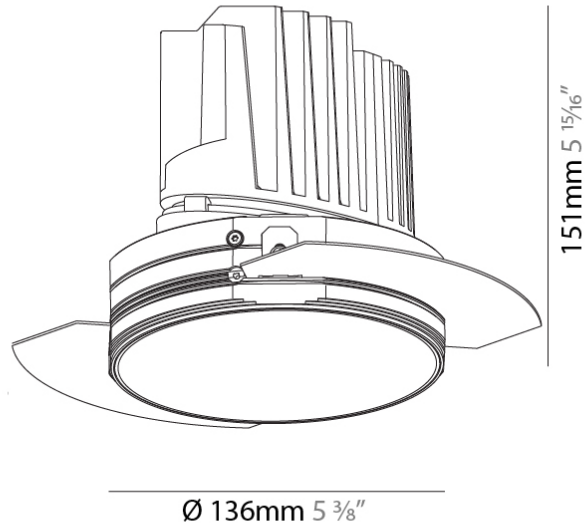

ELECTRICAL

Lamp Type: LED (Zhaga Standard)
Input Wattage (W): 28
Total Output Wattage (W): 26.4
Dimming: Tri-Mode (Non-Dimming and Phase Dimming (120Vac only) and 0-10V Dimming)
Driver Included: No
Driver Location: Recessed Housing
Driver Type: Constant Current - Universal
Driver Class: Class 2
Housing: See components
Input Voltage (V): 120 - 277
Constant Current (MA): 700

LED

Number of LEDs: 1
Color Temperature (°K): 2700 / 3000 / 3500 / 4000
Max. Delivered Lumen (lm): 2156 / 2244 / 2377 / 2425
Nominal Lumen (lm): 2909 / 3028 / 3208 / 2373
CRI: >90 CRI
Lamp Life (hrs): 50000
Upon Request: RGB-W Tunable White Special Color Temperature Special LED

OPTICAL

Reflector°: 18 / 34
Optic°: Lens Pack - No Lens / Linear Spread Lens / Honeycomb / Spread Lens
Adjustability: Fixed
Upon Request: Special Beam Angles

RATINGS AND CERTIFICATIONS

382, F 416-247-9319, www.zaneen.com

Created by Zaneen Lighting for North American Standards at the end of the existing Model #. For assistance on 'custom' specifications, contact zteam@zaneen.com. In a constant effort to supply the best product, we reserve the right to change specifications or materials without notice. The most recent specification sheets are found at zaneen.com

IP rating: IP20