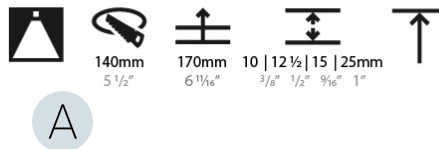

ELECTRICAL

Lamp Type: LED (Zhaga Standard)
Input Wattage (W): 28
Total Output Wattage (W): 26.4
Dimming: Tri-Mode (Non-Dimming and Phase Dimming (120Vac only) and 0-10V Dimming)
Driver Included: No
Driver Location: Recessed Housing
Driver Type: Constant Current - Universal
Driver Class: Class 2
Housing: See components
Input Voltage (V): 120 - 277
Constant Current (MA): 700

LED

Number of LEDs: 1
Color Temperature (°K): 2700 / 3000 / 3500 / 4000
Max. Delivered Lumen (lm): 2156 / 2244 / 2377 / 2425
Nominal Lumen (lm): 2909 / 3028 / 3208 / 2373
CRI: >90 CRI
Lamp Life (hrs): 50000
Upon Request: RGB-W Tunable White Special Color Temperature Special LED

OPTICAL

Reflector°: 18 / 34
Optic°: Lens Pack - No Lens / Linear Spread Lens / Honeycomb / Spread Lens
Adjustability: Fixed
Upon Request: Special Beam Angles

RATINGS AND CERTIFICATIONS

382, F 416-247-9319, www.zaneen.com

Created by Zaneen Lighting for North American Standards at the end of the existing Model #. For assistance on 'custom' specifications, contact zteam@zaneen.com. In a constant effort to supply the best product, we reserve the right to change specifications or materials without notice. The most recent specification sheets are found at zaneen.com

IP rating: IP20