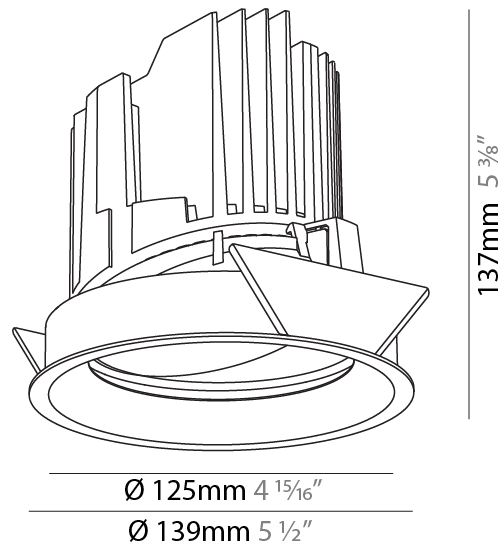

ELECTRICAL

Lamp Type: LED (Zhaga Standard)
Input Wattage (W): 28
Total Output Wattage (W): 26.4
Dimming: Tri-Mode (Non-Dimming and Phase Dimming (120Vac only) and 0-10V Dimming)
Driver Included: No
Driver Location: Recessed Housing
Driver Type: Constant Current - Universal
Driver Class: Class 2
Housing: See components
Input Voltage (V): 120 - 277
Constant Current (MA): 700

LED

Number of LEDs: 1
Color Temperature (°K): 2700 / 3000 / 3500 / 4000
Max. Delivered Lumen (lm): 2191 / 2280 / 2415 / 2164
Nominal Lumen (lm): 2909 / 3028 / 3208 / 3273
CRI: >90 CRI
Efficiency (%): 63.10%
Lamp Life (hrs): 50000

OPTICAL

Reflector°: 18 / 38
Optic°: Lens Pack - No Lens / Linear Spread Lens / Honeycomb / Spread Lens
Adjustability: Rotational 355°; Tilt 30°

RATINGS AND CERTIFICATIONS

Certified By: Certified for North American Standards
IP rating: IP20
Zaneen Group Inc. © 2024, T 1800-388-3382, F 416-247-9319, www.zaneen.com