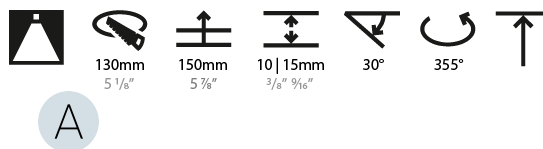

ELECTRICAL

Lamp Type: LED (Zhaga Standard)
Input Wattage (W): 28
Total Output Wattage (W): 26.4
Dimming: Tri-Mode (Non-Dimming and Phase Dimming (120Vac only) and 0-10V Dimming)
Driver Included: No
Driver Location: Recessed Housing
Driver Type: Constant Current - Universal
Driver Class: Class 2
Housing: See components
Input Voltage (V): 120 - 277
Constant Current (MA): 700

LED

Number of LEDs: 1
Color Temperature (°K): 2700 / 3000 / 3500 / 4000
Max. Delivered Lumen (lm): 2191 / 2280 / 2415 / 2164
Nominal Lumen (lm): 2909 / 3028 / 3208 / 3273
CRI: >90 CRI
Efficiency (%): 63.10%
Lamp Life (hrs): 50000

OPTICAL

Reflector°: 18 / 38
Optic°: Lens Pack - No Lens / Linear Spread Lens / Honeycomb / Spread Lens
Adjustability: Rotational 355°; Tilt 30°

RATINGS AND CERTIFICATIONS

Certified By: Certified for North American Standards
IP rating: IP20
Zaneen Group Inc. © 2024, T 1800-388-3382, F 416-247-9319, www.zaneen.com